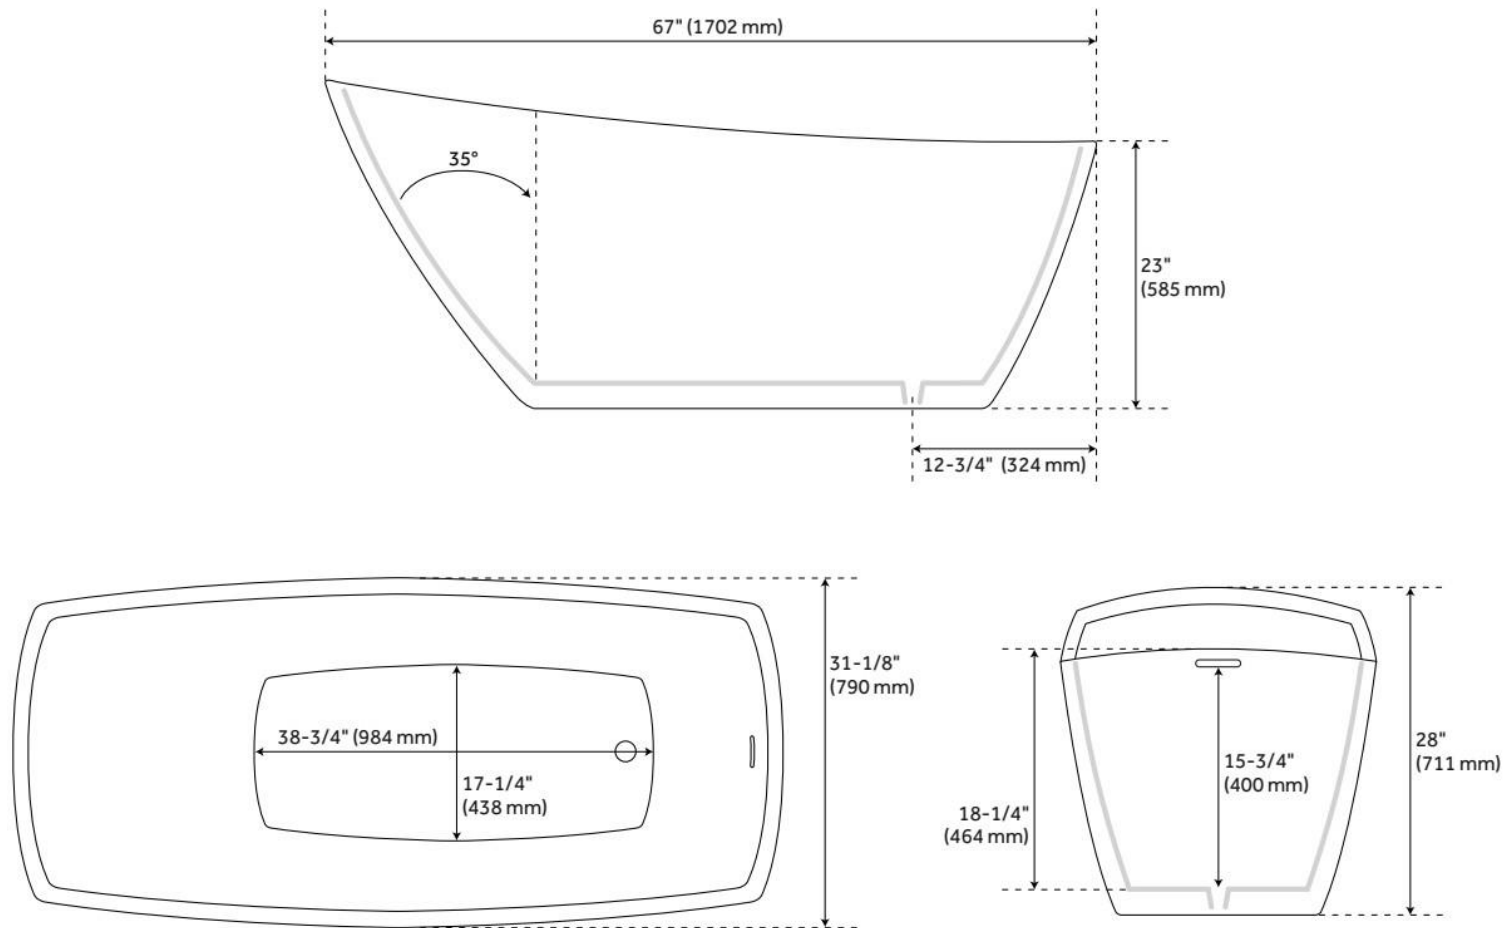

67" GLENDORA ACRYLIC FREESTANDING TUB

SKU: 953063

Code: SH480875, SH475043

FEATURES

Tub Material: Acrylic
Product Finish: White
Shape: Rectangle
Tub Drain Placement: End
Drain Included: Yes
Water Depth to Overflow: 15-3/4"
Water Capacity (Gallons): 46
Built-In Adjusters: Yes
Tub Weight Uncrated (lbs): 110
Optional Accessory: 428473

CSA B45.5/IAPMO Z124, Massachusetts Accepted, LISTED ID: SH112127*

ADDITIONAL FEATURES

- All dimensions are ($\pm 1/2$ ").
- Formed of two acrylic sheets, the air between acting as thermal insulator.
- Insulation option: increases heat retention and prevents condensation due to water and air temperature fluctuations.
- Optional Quick Connect Drop-In Drain Kit Includes:
 - Floor Plate, 1-1/2" PVC Pipe, 2" x 1-1/2" Trap Adapters, 1 Brass Threaded, 1 Brass Unthreaded Tailpiece and Plug.
 - Installs above your subfloor, but underneath your cement floor or tile, so you do not need access below the fixture.

REVISED 6/19/2024

67" GLENDORA ACRYLIC FREESTANDING TUB

SKU: 953063

Code: SH480875, SH475043

REVISED 6/19/2024