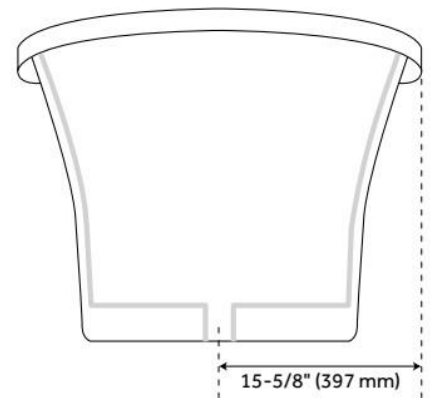

67" KEPLER ACRYLIC FREESTANDING TUB

SKU: 953064

Code: SH480872, SH474402

REVISED 6/25/2024