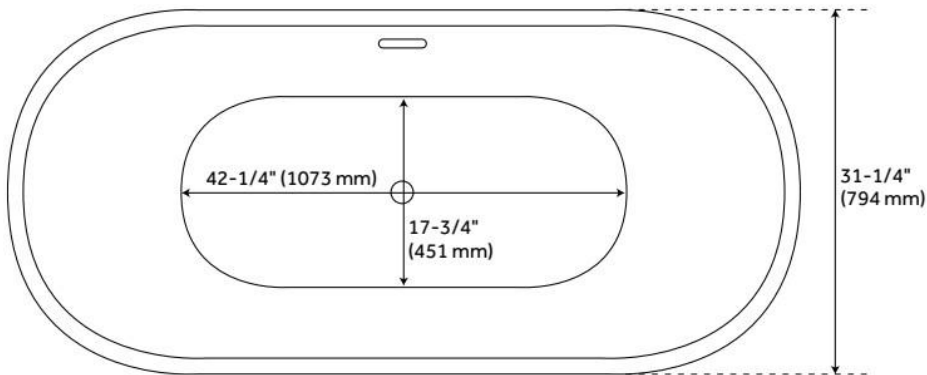

67" KEPLER ACRYLIC FREESTANDING TUB

SKU: 953064

Code: SH480872, SH474402

REVISED 6/25/2024