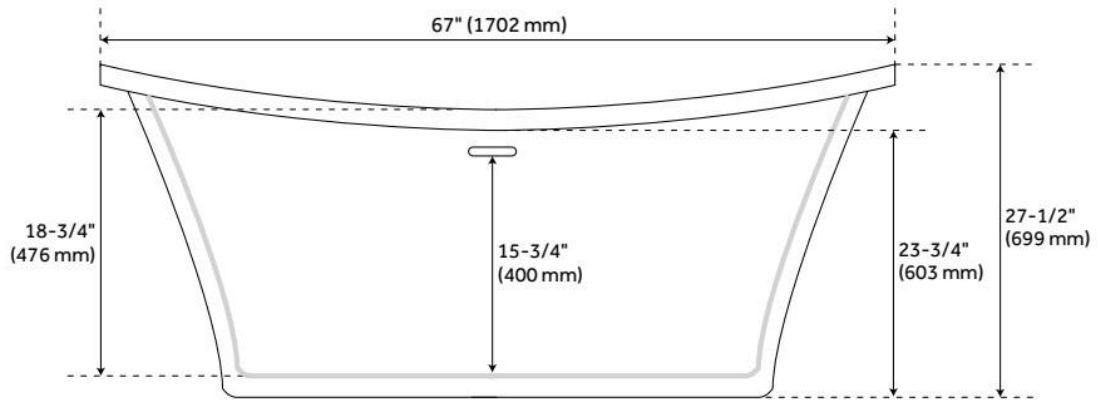

67" KEPLER ACRYLIC FREESTANDING TUB

SKU: 953064

Code: SH480872, SH474402

REVISED 6/25/2024