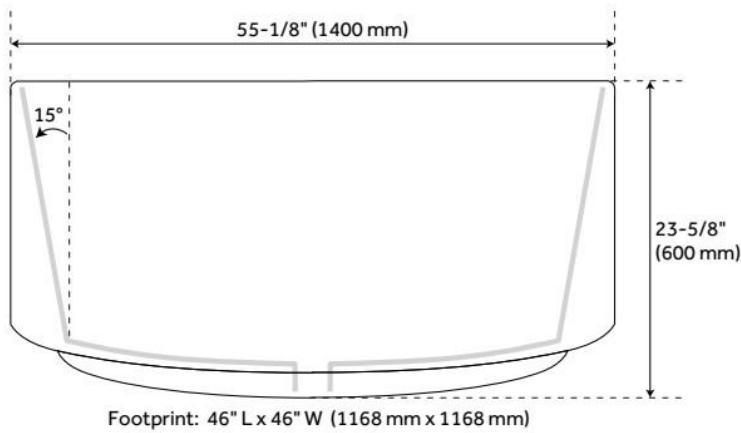

55" DEMPSEY ROUND ACRYLIC FREESTANDING TUB

SKU: 953065

Code: SH480862, SH474417

REVISED 6/19/2024