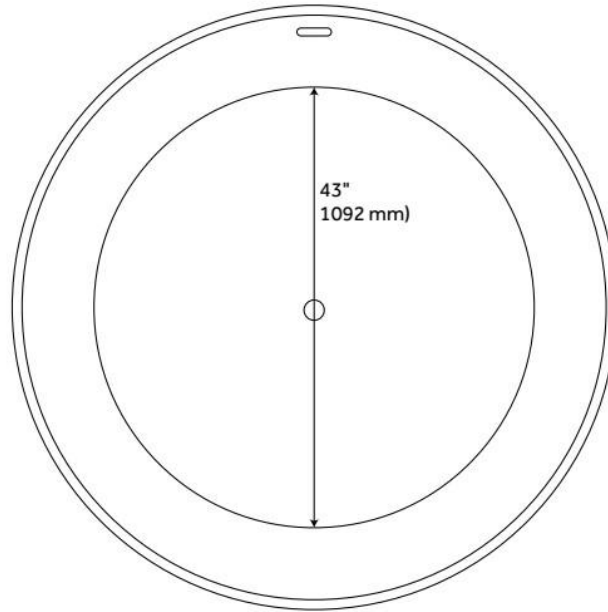

55" DEMPSEY ROUND ACRYLIC FREESTANDING TUB

SKU: 953065

Code: SH480862, SH474417

FEATURES

Tub Material: Acrylic

Product Finish: White

Shape: Round

Tub Drain Placement: Center

Drain Included: Yes

Water Depth to Overflow: 15-3/4"

Water Capacity (Gallons): 99

Built-In Adjusters: Yes

Tub Weight Uncrated (lbs): 152

Optional Accessory: 428473

CSA B45.5/IAPMO Z124, Massachusetts Accepted, LISTED ID: SH112118*

ADDITIONAL FEATURES

- All dimensions are ($\pm 1/2$ ").
- Formed of two acrylic sheets, the air between acting as thermal insulator.
- Insulation option: increases heat retention and prevents condensation due to water and air temperature fluctuations.
- Optional Quick Connect Drop-In Drain Kit Includes:
 - Floor Plate, 1-1/2" PVC Pipe, 2" x 1-1/2" Trap Adapters, 1 Brass Threaded, 1 Brass Unthreaded Tailpiece and Plug.
 - Installs above your subfloor, but underneath your cement floor or tile, so you do not need access below the fixture.

REVISED 6/19/2024

55" DEMPSEY ROUND ACRYLIC FREESTANDING TUB

SKU: 953065

Code: SH480862, SH474417

REVISED 6/19/2024