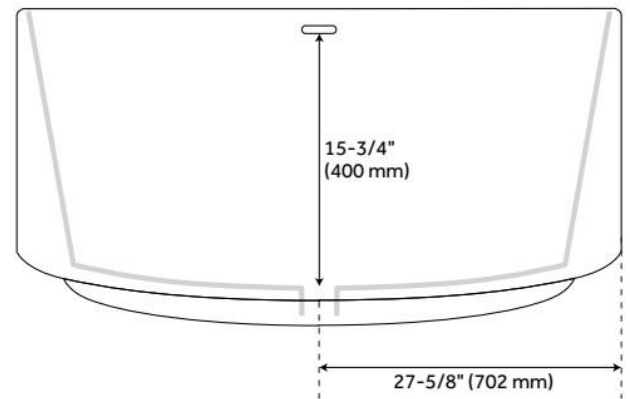

55" DEMPSEY ROUND ACRYLIC FREESTANDING TUB

SKU: 953065

Code: SH480862, SH474417

REVISED 6/19/2024