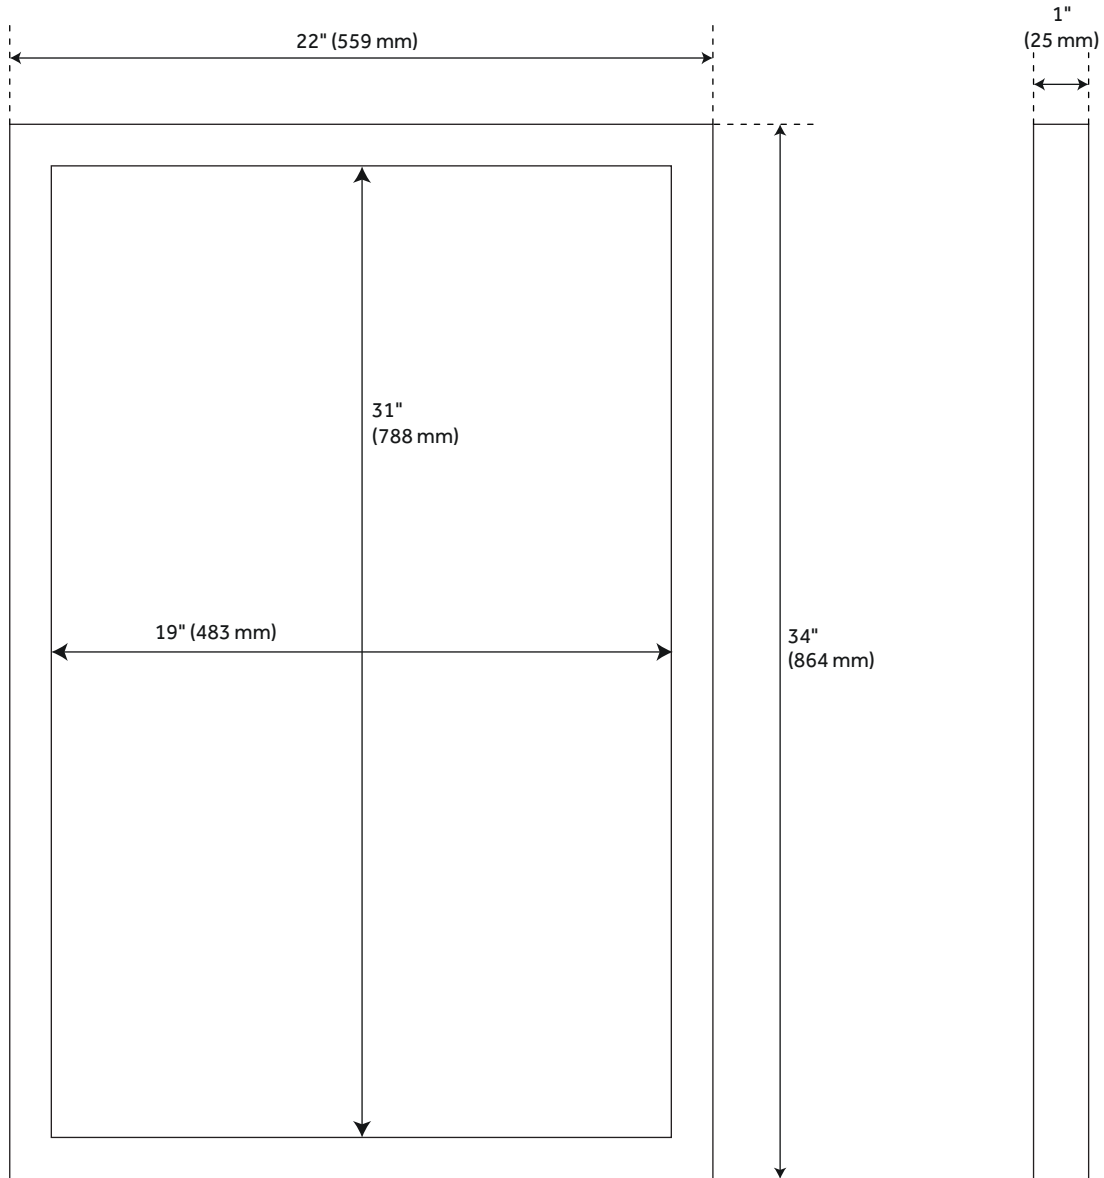

BURFIELD BAMBOO VANITY MIRROR - NATURAL BAMBOO

SKU: 953074

All dimensions and specifications are nominal and may vary. Use actual products for accuracy in critical situations.