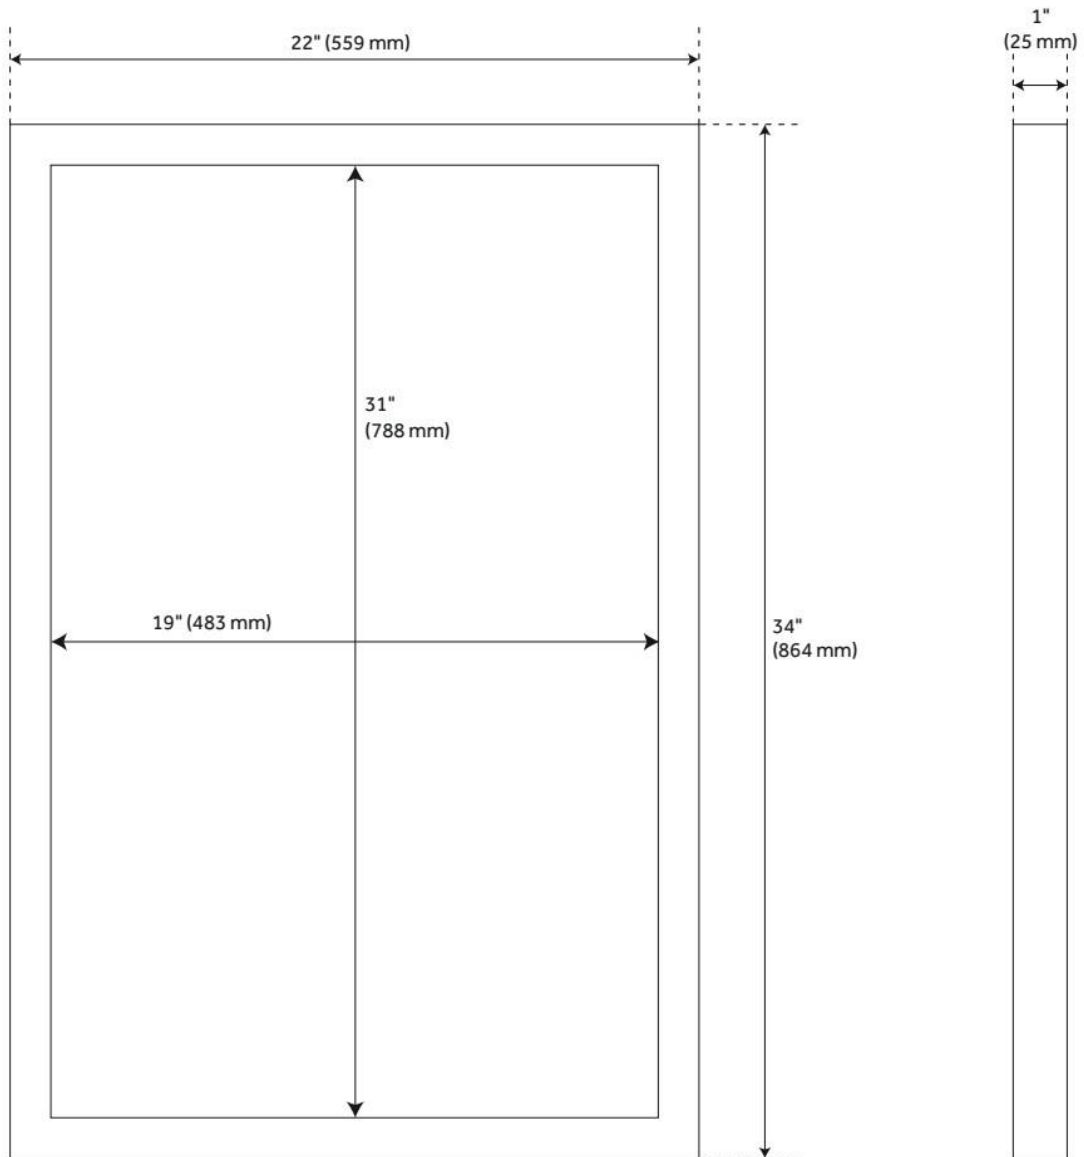

BURFIELD VANITY MIRROR - WHITE

SKU: 953076

Code: SH475579, SH475580

FEATURES

Material: Wood

On/Off Switch: No

ADDITIONAL FEATURES

- 22" Mirror overall dimensions: 22" W x 34" H x 1" D. Mirror only dimensions: 19" W x 31" H.
- 34" Mirror overall dimensions: 34" W x 34" H x 1" D. Mirror only dimensions: 31" W x 31" H.
- Horizontal mounting centers: 5-3/8" (4).

REVISED 8/22/2024

BURFIELD VANITY MIRROR - WHITE

SKU: 953076

Code: SH475579, SH475580

REVISED 8/22/2024

BURFIELD VANITY MIRROR - WHITE

SKU: 953076

Code: SH475579, SH475580