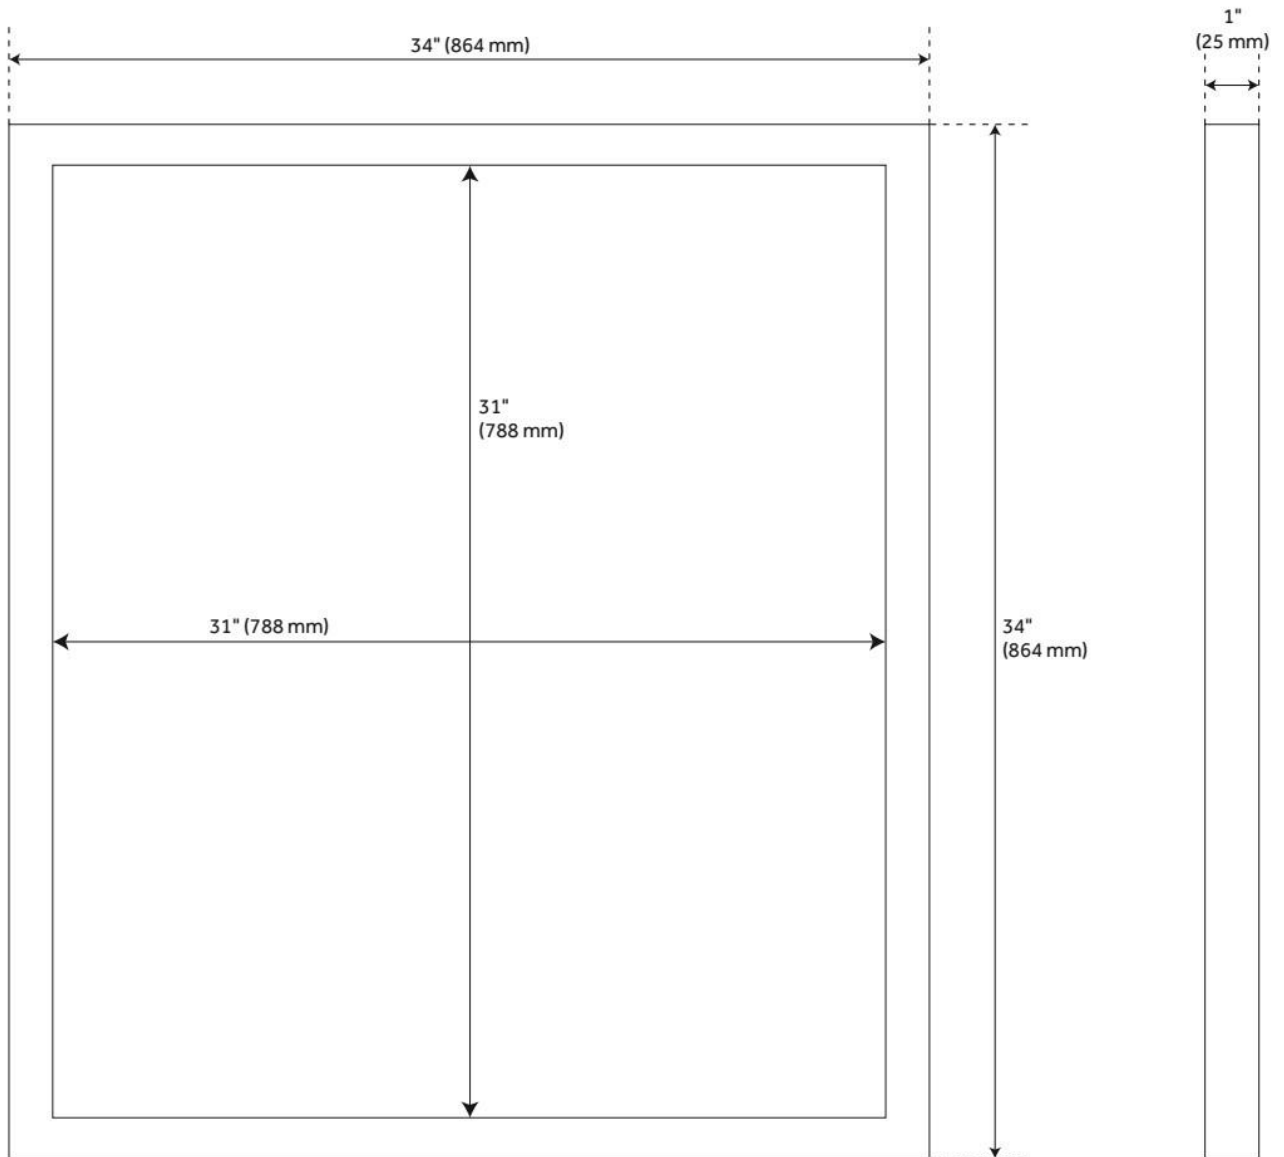

BURFIELD VANITY MIRROR - WHITE

SKU: 953076

Code: SH475579, SH475580

FEATURES

Material: Wood

On/Off Switch: No

ADDITIONAL FEATURES

- 22" Mirror overall dimensions: 22" W x 34" H x 1" D. Mirror only dimensions: 19" W x 31" H.
- 34" Mirror overall dimensions: 34" W x 34" H x 1" D. Mirror only dimensions: 31" W x 31" H.
- Horizontal mounting centers: 5-3/8" (4).

REVISED 8/22/2024

BURFIELD VANITY MIRROR - WHITE

SKU: 953076

Code: SH475579, SH475580

REVISED 8/22/2024

BURFIELD VANITY MIRROR - WHITE

SKU: 953076

Code: SH475579, SH475580