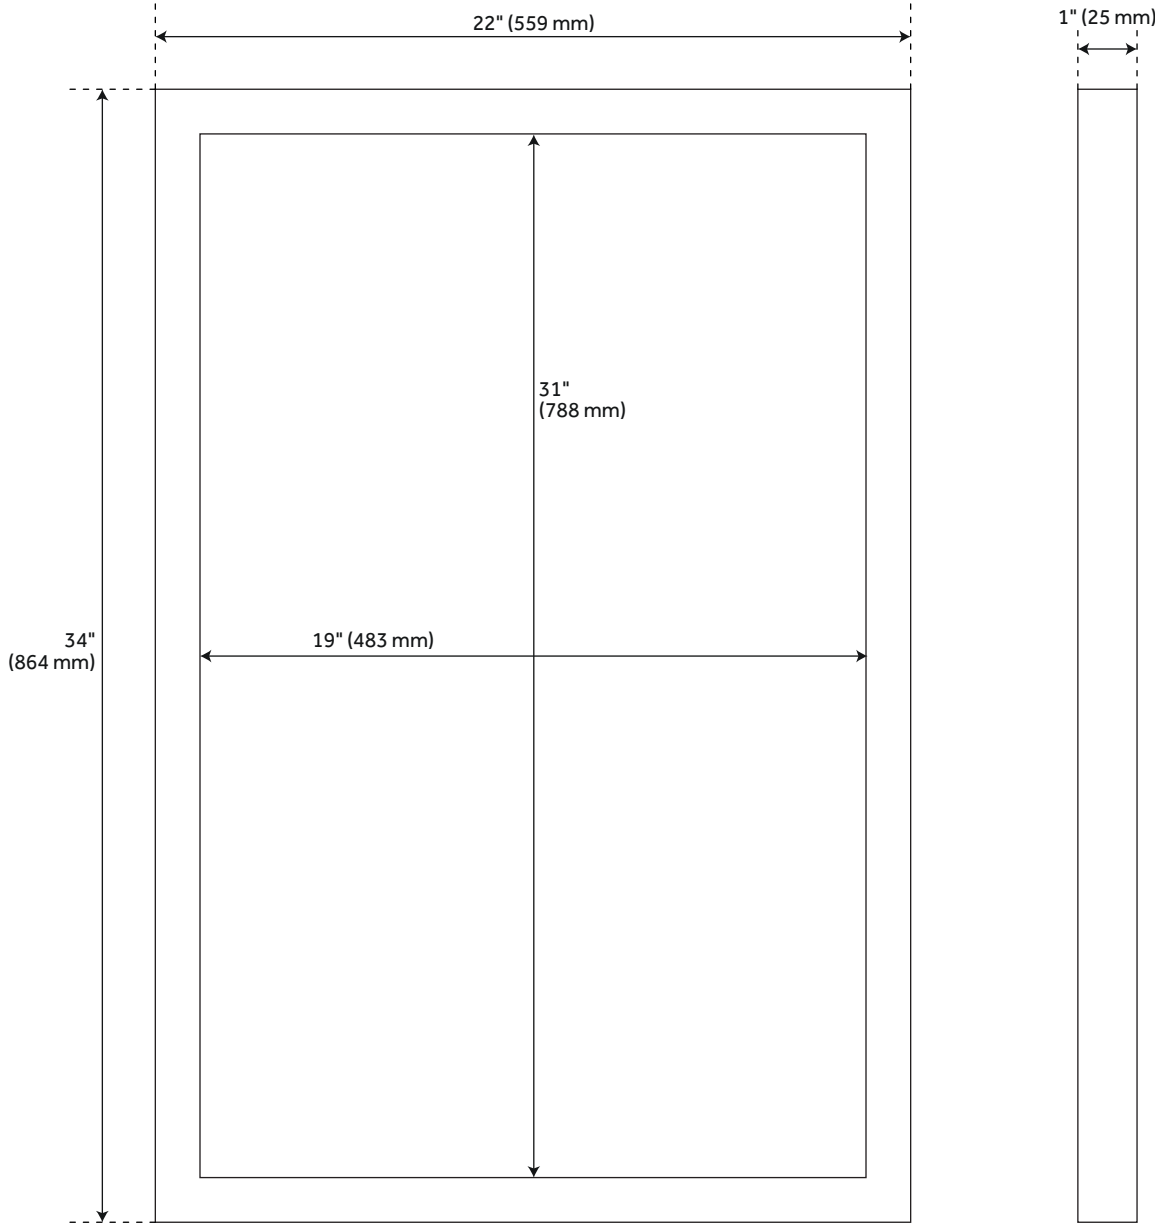

BURFIELD VANITY MIRROR - WHITE

SKU: 953076

Code: SH475579, SH475580

FEATURES

Features: Framed

Design: Modern

Product Finish: White

Material: Wood

Depth: 1"

Mounting Hardware Included: Yes

Assembly Required: No

Mirror Only Height: 31"

REVISED 3/17/2023

BURFIELD VANITY MIRROR - WHITE

SKU: 953076

Code: SH475579, SH475580

ADDITIONAL FEATURES

- 22" Mirror overall dimensions: 22" W x 34" H x 1" D. Mirror only dimensions: 19" W x 31" H.
- 34" Mirror overall dimensions: 34" W x 34" H x 1" D. Mirror only dimensions: 31" W x 31" H.
- Horizontal mounting centers: 5-3/8" (4).

REVISED 3/17/2023

22" BURFIELD VANITY MIRROR - SOFT WHITE

SKU: 953075

All dimensions and specifications are nominal and may vary. Use actual products for accuracy in critical situations.

34" BURFIELD VANITY MIRROR - SOFT WHITE