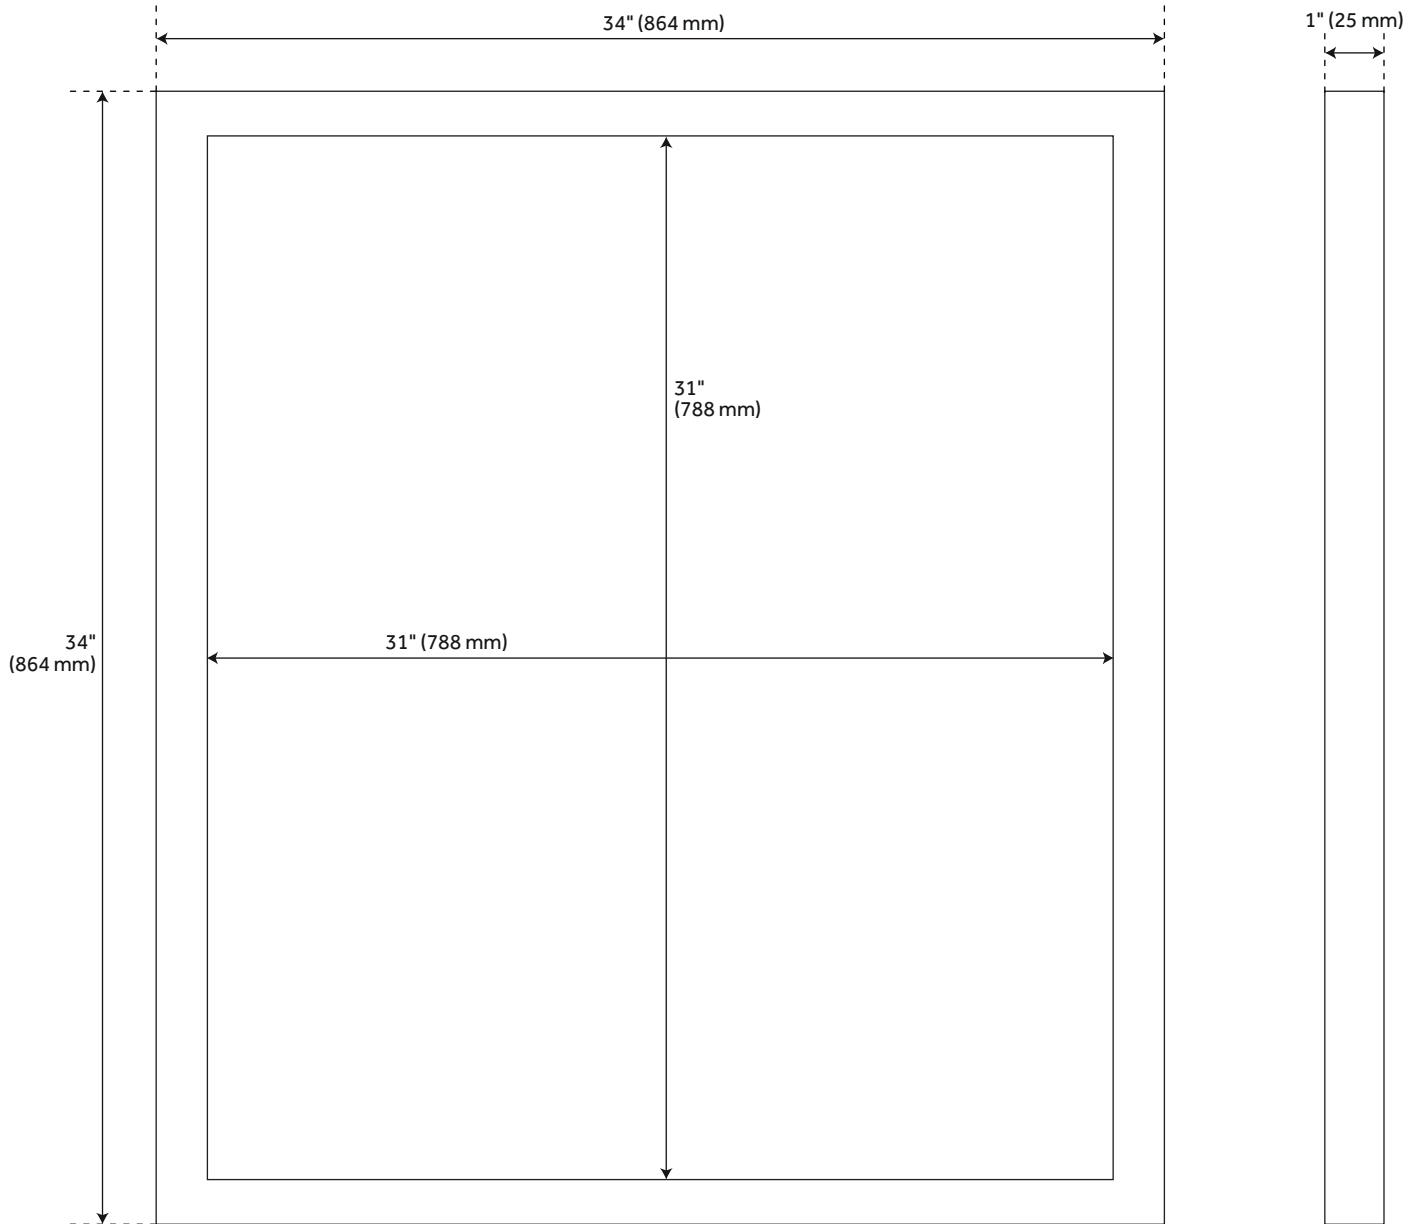

34" BURFIELD VANITY MIRROR - SOFT WHITE

SKU: 953075

All dimensions and specifications are nominal and may vary. Use actual products for accuracy in critical situations.