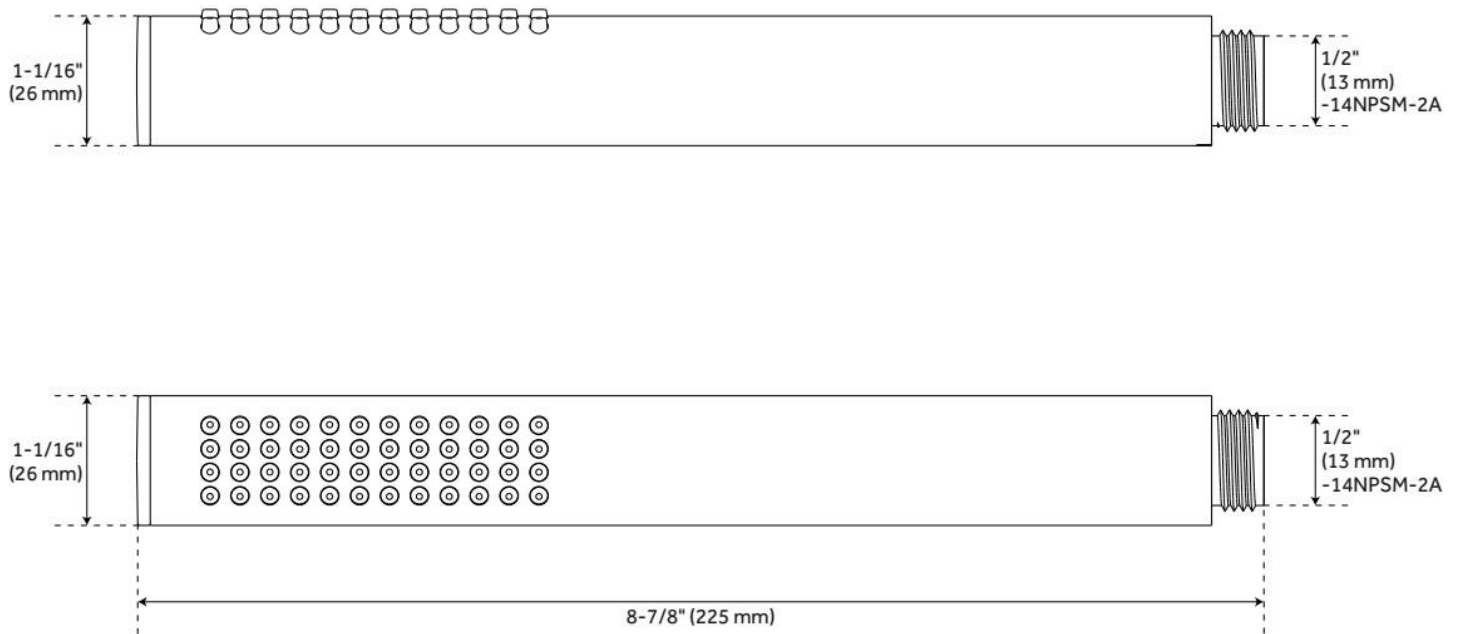

CONTEMPORARY TUBULAR HAND SHOWER

SKU: 948923

Code: SHHS4030G, SH488912, SHHS4030GPB

REVISED 5/29/2024