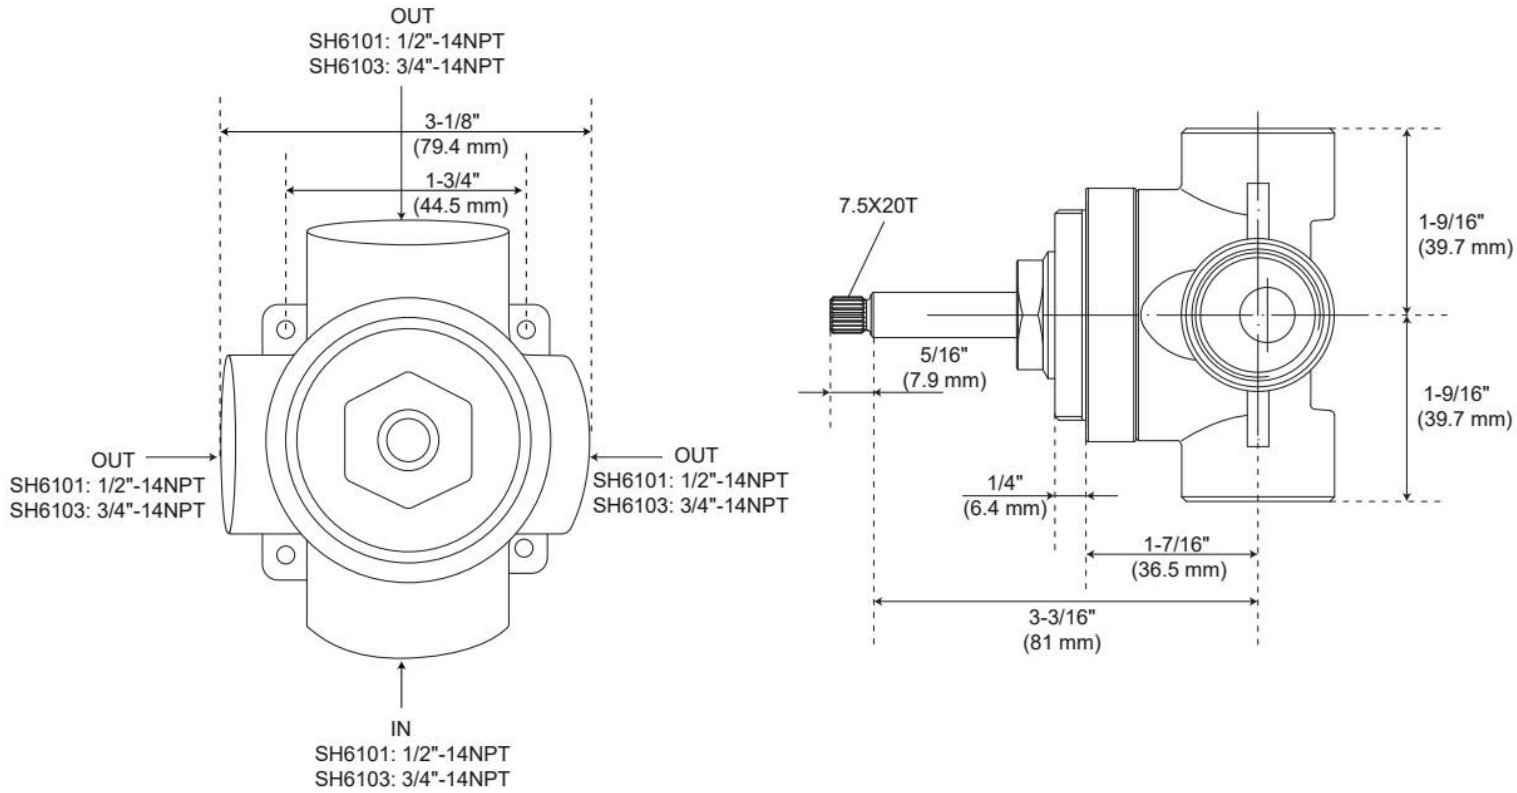

3-WAY IN-WALL DIVERTER ROUGH-IN VALVE - 3/4"

SKU: 446519
Code: SH6103

REVISED 10/14/2024