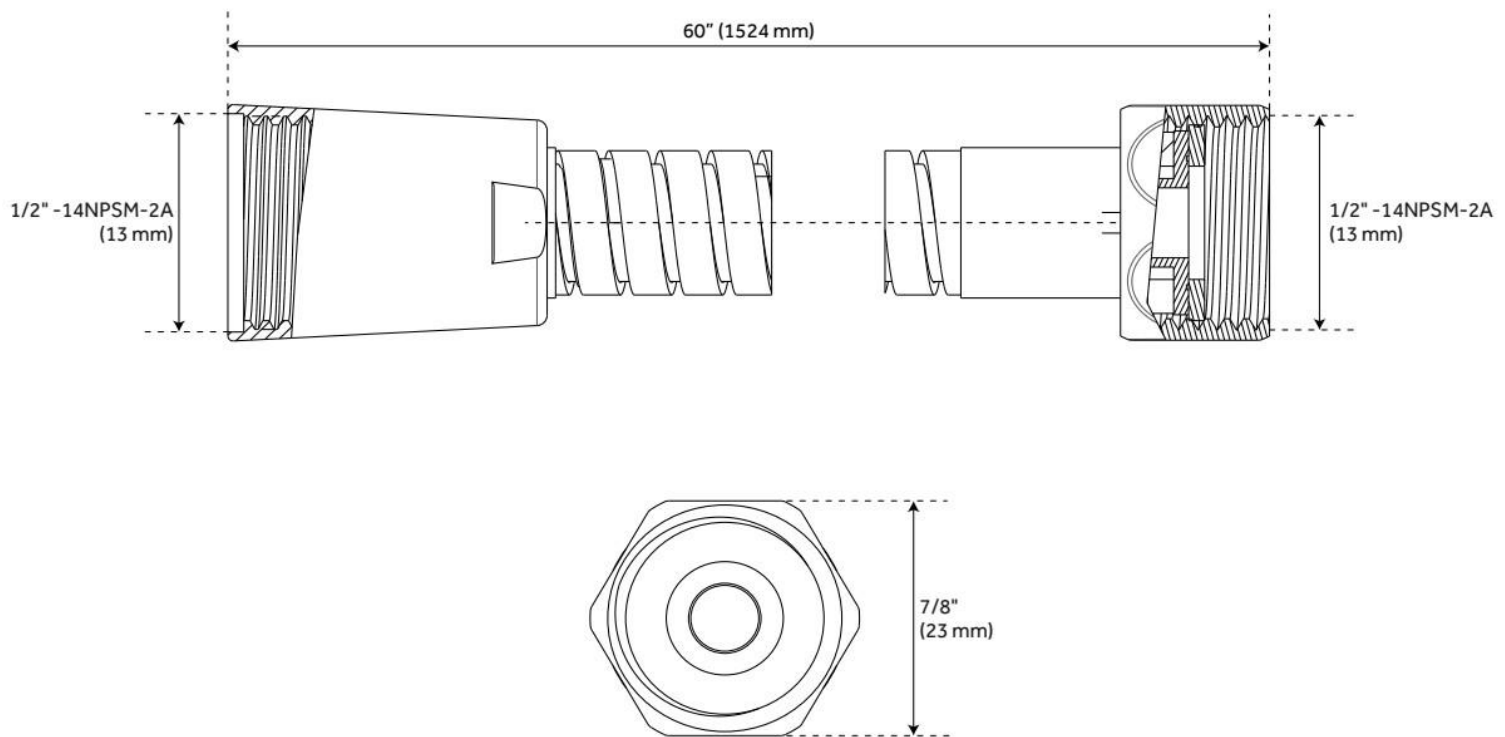

60" STRETCHABLE METAL HAND SHOWER HOSE

SKU: 948938

Code: SHH1010, SH484205, SH485500, SHH1010PB

REVISED 5/23/2024