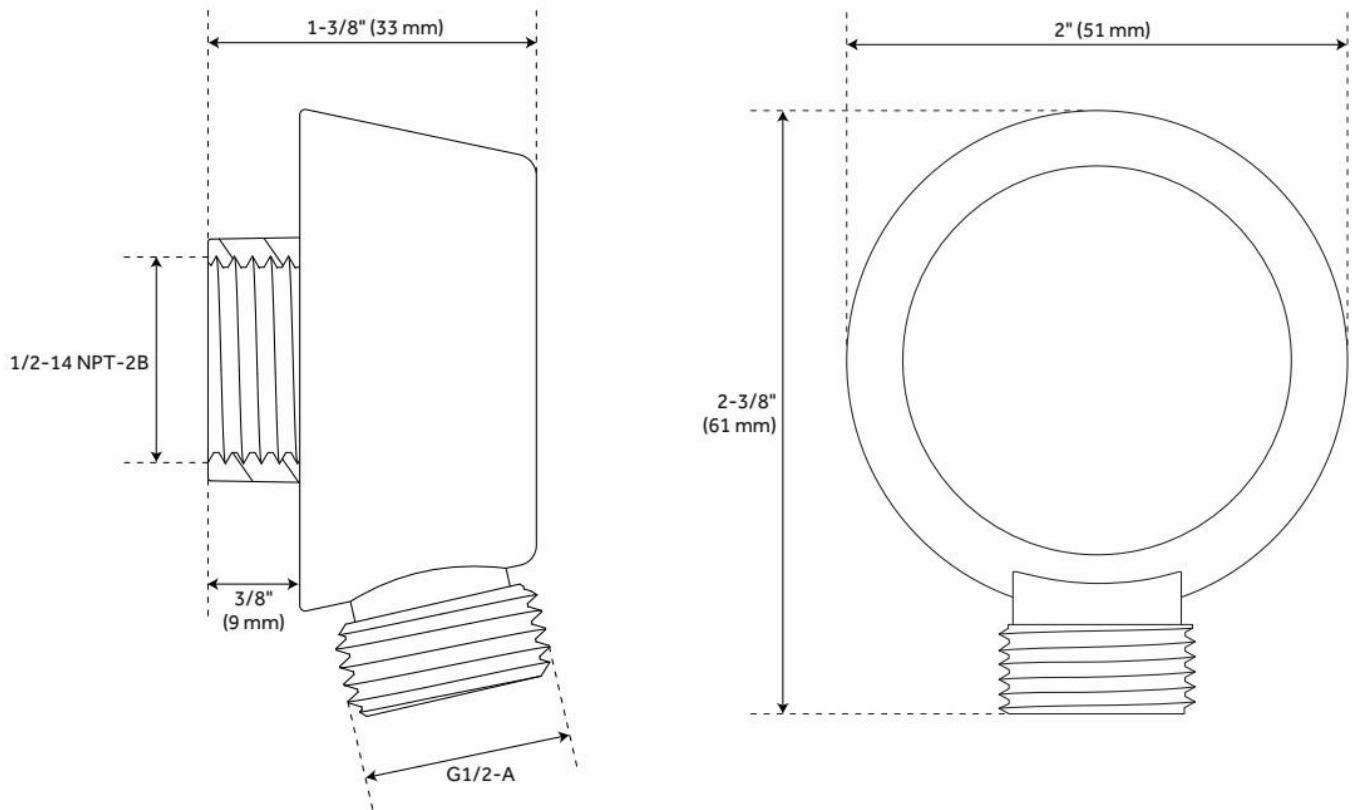

FEATURES

Material: Brass

Connection Type: 1/2" NPT

ASME A112.18.1/CSA B125.1, LISTED ID: SHWE2040*

ADDITIONAL FEATURES

- 1/2" Female wall connection.
- 1/2" Male hose connection.

REVISED 5/29/2024

CONTEMPORARY ROUND WATER SUPPLY ELBOW FOR HAND SHOWER

SKU: 932365

Code: SHWE2040, SH417826, SH484207, SH485502, SHWE2040PB

REVISED 5/29/2024

60" STRETCHABLE METAL HAND SHOWER HOSE

SKU: 948938

Code: SHH1010, SH484205, SH485500, SHH1010PB

FEATURES

Connection Type: 1/2" IPS

ASME A112.18.1/CSA B125.1, Massachusetts Accepted, LISTED ID: SHH1010*

ADDITIONAL FEATURES

- 60" - 72" stretchable metal shower hose.
- Double spiral construction.
- Metal conical nut.

REVISED 5/23/2024

60" STRETCHABLE METAL HAND SHOWER HOSE