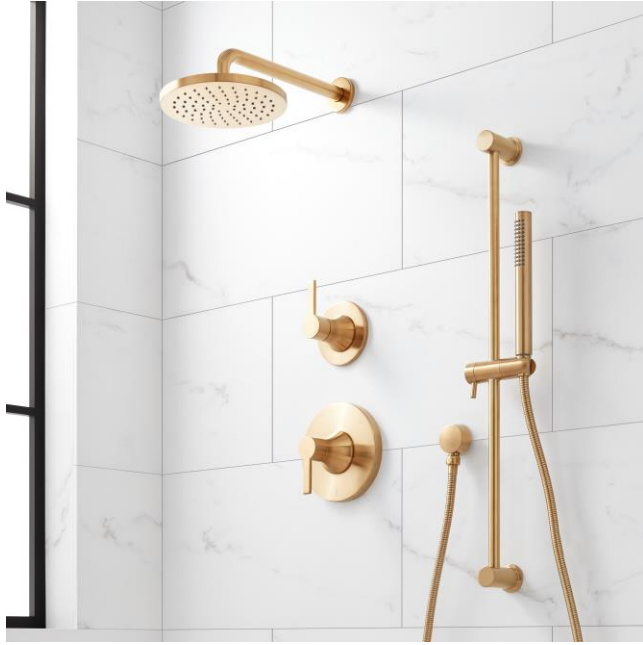

LENTZ PRESSURE BALANCE SHOWER SYSTEM WITH SLIDE BAR AND HAND SHOWER - LEVER HANDLES

SKU: 953088-L

Code: SHLZ8010LH, SHLZLEV, SHLZ9005LH, SHLZTVLEV, SHH1010, SHHS4030G, SHRSB820RG, SHRSA123, SHWE2040, SHSB3040, SH4001, SH6103

FEATURES

- Material: Brass
- Shower Head Swivel: Yes
- Shower Head Spray: Rainfall
- Shower Head Flow Rate: 1.8 gpm (6.8 L/min) @ 80 psi
- Hand Shower Spray: Full
- Hand Shower Flow Rate: 1.8 gpm (6.8 L/min) @ 80 psi
- Connection Type: 1/2" MIP and SWT
- Diverter Outlets: 3
- Cartridge Type: Ceramic Disc

ADDITIONAL FEATURES

- All dimensions are ($\pm 1/2"$).
- Metal handle.
- Single function shower head (full spray).
- Easy clean rubber nozzles.
- Brass ball-joint.
- Brass constructed shower arm.
- Water supply elbow:
 - 1/2" Female wall connection.
 - 1/2" Male hose connection.
- Optional pressure balance rough-in valve:
 - Pressure balance valve with integral stops.
 - One-piece cartridge design for ease of maintenance.
 - Back-to-back capability.
 - Ceramic disc valve cartridge.
 - Cast bronze valve body.
 - Adjustable temperature limit stop.
 - Quick remove plaster guard.
 - Easy mounting brackets.
- Optional diverter rough-in valve:
 - Six total settings allow for shared water flow between outlets, giving you the ability to use two functions at once.
 - Ceramic cartridge.
 - Available Single-Function Diverter Valve Cartridge restricts water flow to one outlet at a time.
 - For installations only requiring 2 outlets, the 3rd outlet may be looped into one of the existing pipes.
 - Brass valve body.

FEATURES

Material: Brass

ADDITIONAL FEATURES

- Metal bar and mounting posts.
- Adjustable angle for handshower mount.

REVISED 5/29/2024

3-WAY IN-WALL DIVERTER ROUGH-IN VALVE - 3/4"

SKU: 446519
Code: SH6103

FEATURES