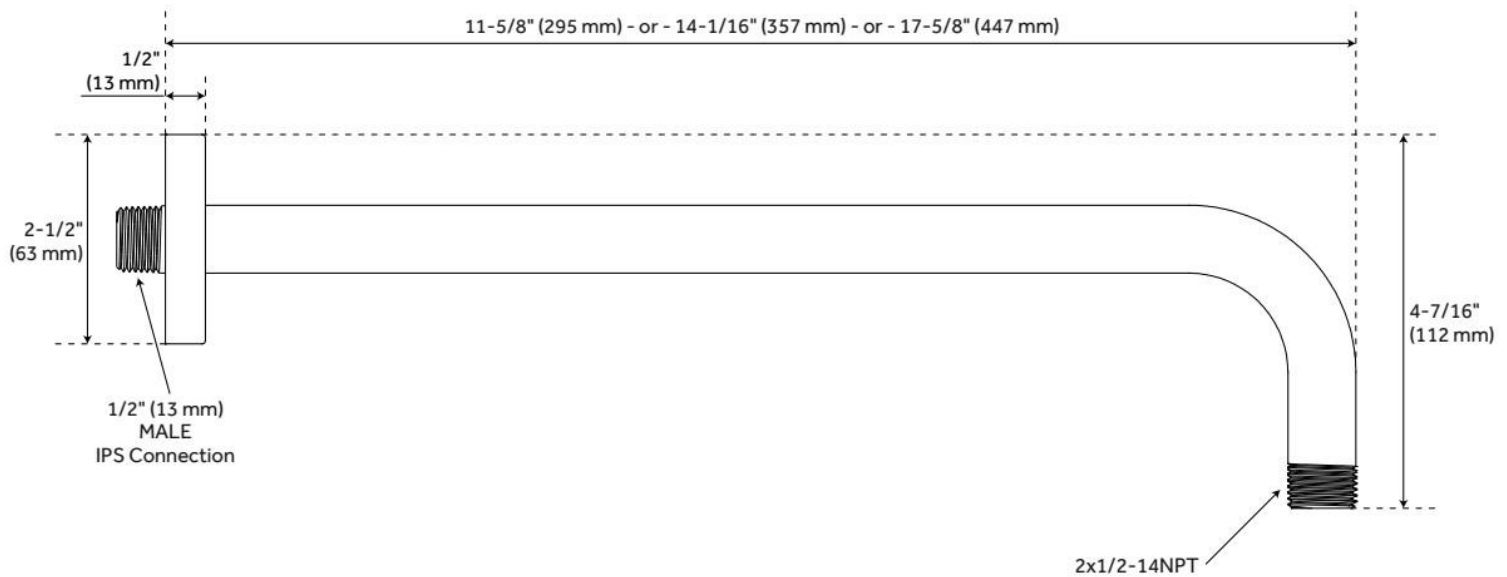

WALL-MOUNT RAINFALL SHOWER ARM

SKU: 948955

Code: SHRSA123, SHRSA181, SH485514, SHRSA150

REVISED 5/29/2024