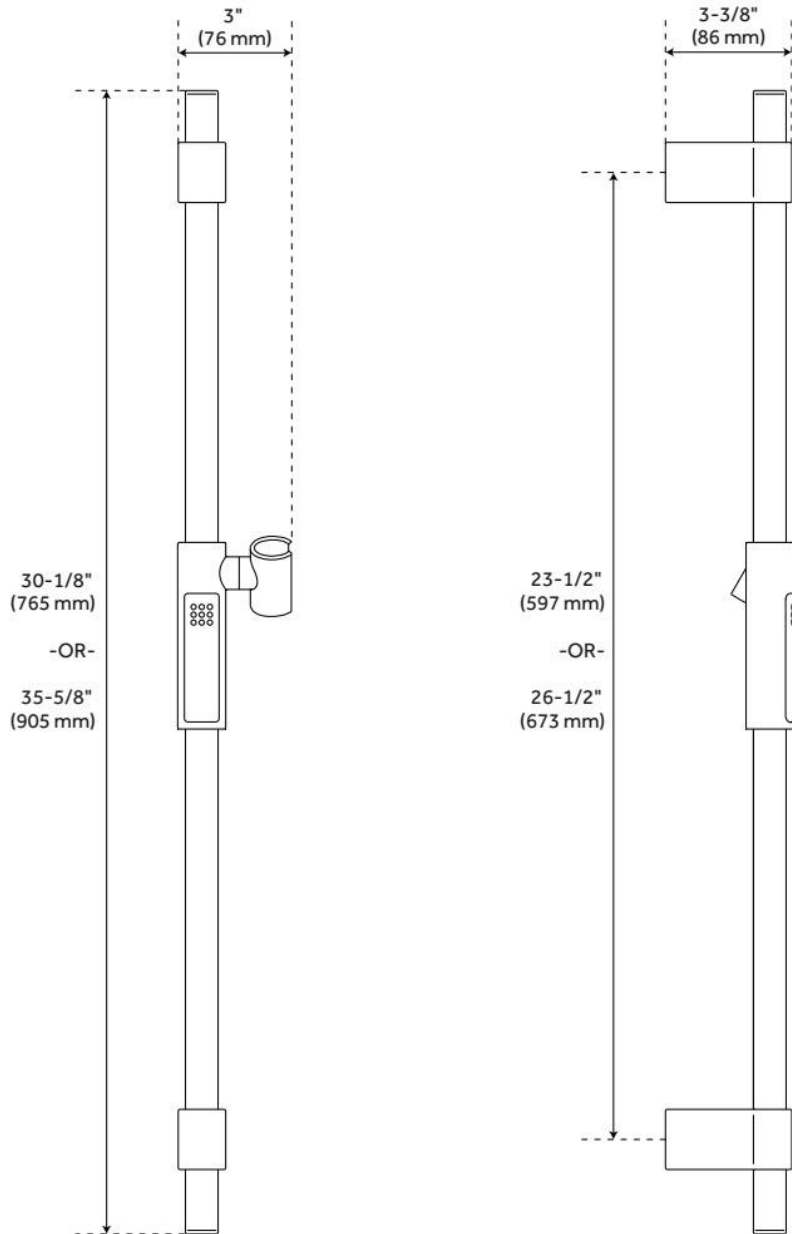

# LOWDEN SLIDE BAR FOR HAND SHOWER

SKU: 953090

Code: SHSB3050, SHSB3060

## FEATURES

Material: Brass

## ADDITIONAL FEATURES

- 30" Slide Bar Centers: 23-1/2"
- 36" Slide Bar Centers: 26-1/2"
- Slide Bar Outside Diameter: 7/8"

REVISED 6/3/2024

# LOWDEN SLIDE BAR FOR HAND SHOWER

SKU: 953090

Code: SHSB3050, SHSB3060

REVISED 6/3/2024