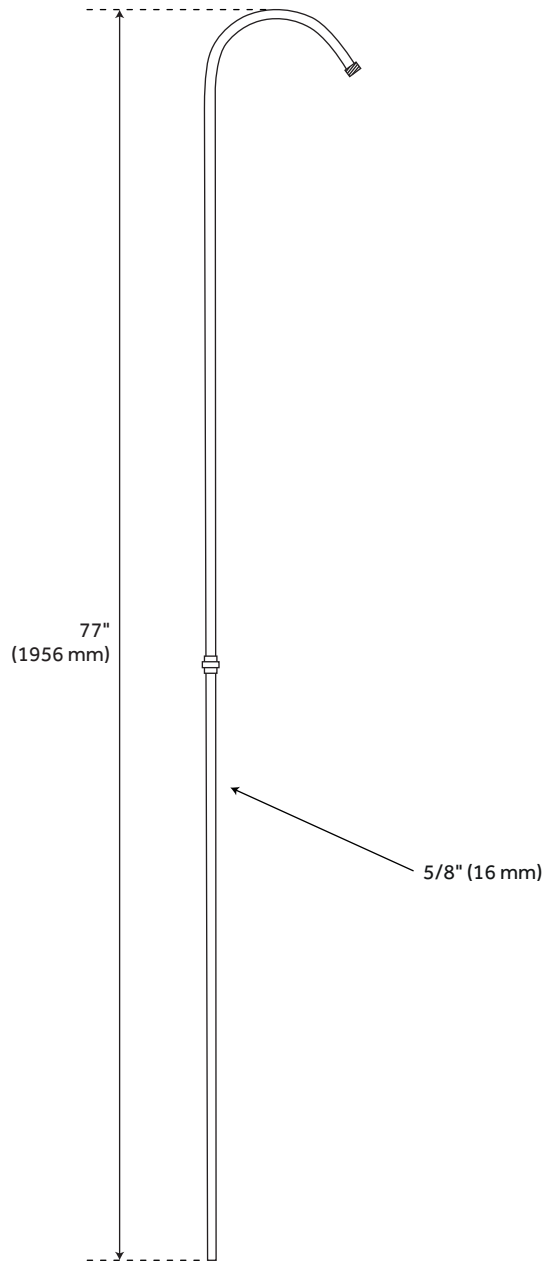

RISER PIPE 5/8" OD X 77" HIGH SHOWER RISER PIPE

SKU: 953099

All dimensions and specifications are nominal and may vary. Use actual products for accuracy in critical situations.