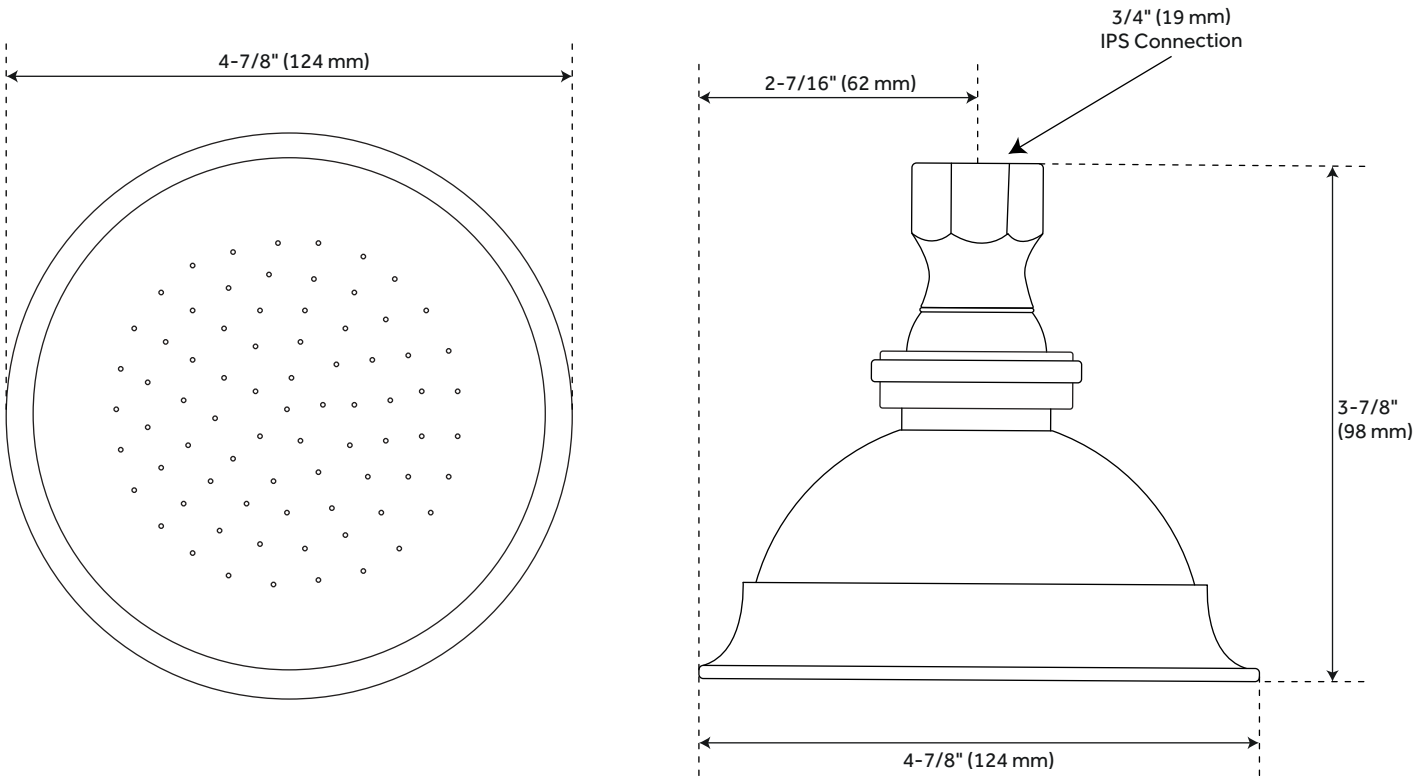

WINDOM WATERING CAN SHOWER HEAD

SKU: 953099

All dimensions and specifications are nominal and may vary. Use actual products for accuracy in critical situations.