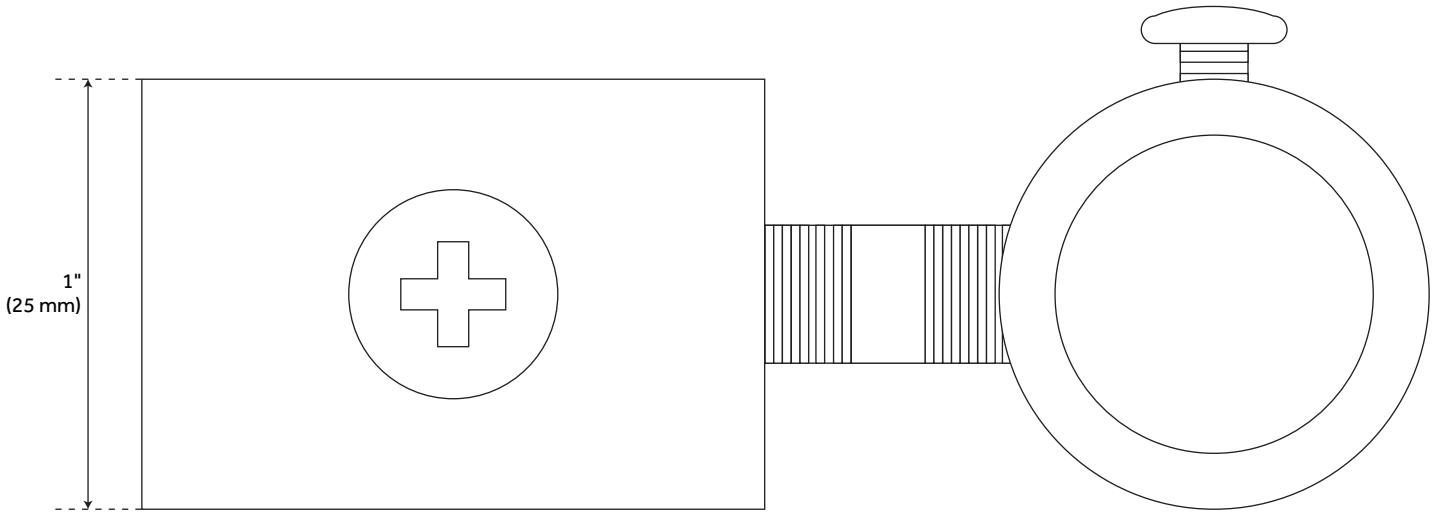

ADJUSTABLE DOUBLE RINGLET RISER HOLDER

SKU: 953099

All dimensions and specifications are nominal and may vary. Use actual products for accuracy in critical situations.