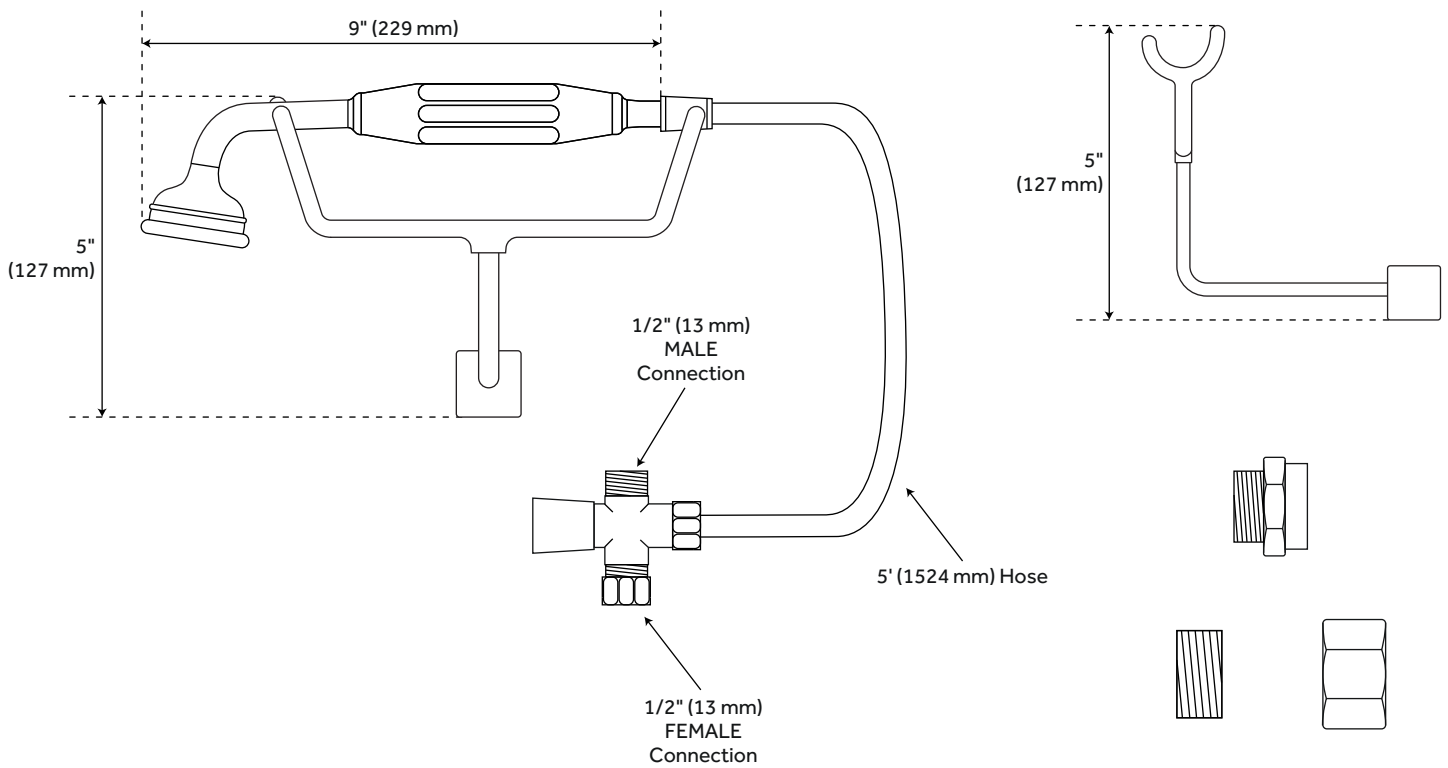

HAND HELD SHOWER CONVERSION KIT

SKU: 953099

All dimensions and specifications are nominal and may vary. Use actual products for accuracy in critical situations.