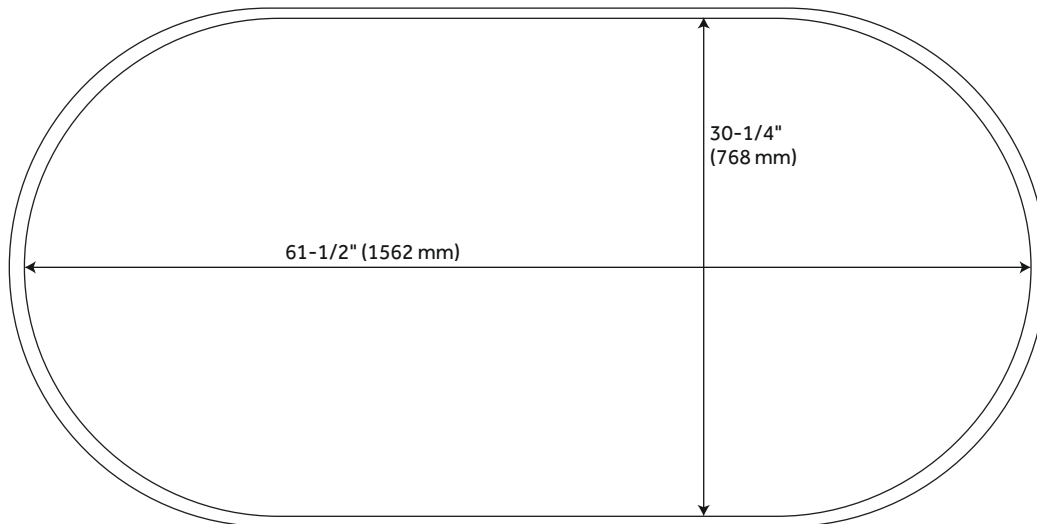

GOOSENECK SHOWER CONVERSION KIT WITH HAND SHOWER - 60" X 30" OVAL SHOWER RING

SKU: 953099

All dimensions and specifications are nominal and may vary. Use actual products for accuracy in critical situations.