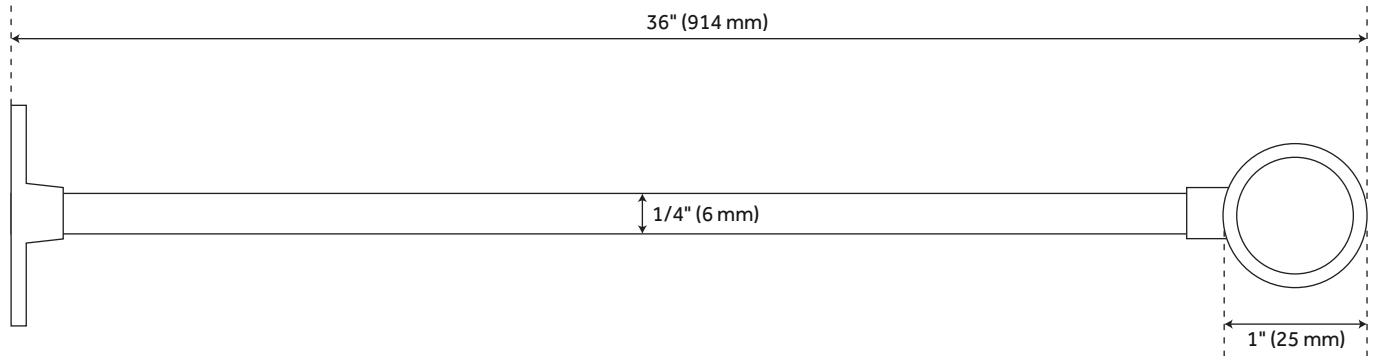

GOOSENECK SHOWER CONVERSION KIT WITH HAND SHOWER - 60" X 30" OVAL SHOWER RING

SKU: 953099

All dimensions and specifications are nominal and may vary. Use actual products for accuracy in critical situations.