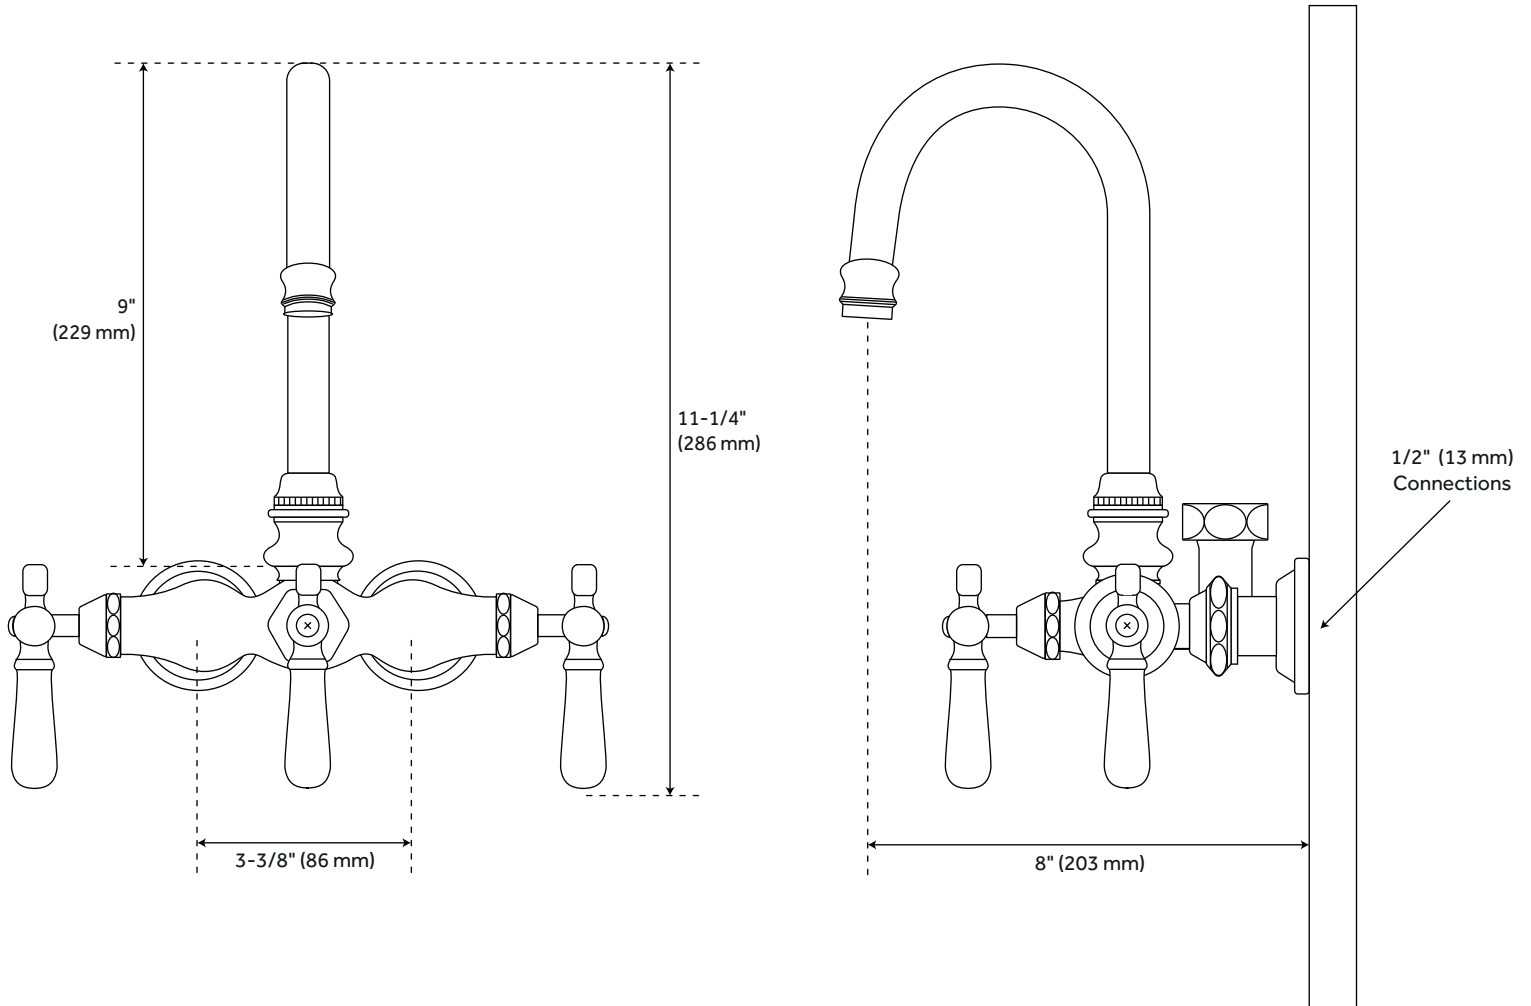

## FEATURES

Features: Hand Shower Included;Gooseneck;Tub Spout Included

Material: Brass

Mounting Hardware Included: Yes

Assembly Required: Yes

Shape: Round

Handle Type: Porcelain Lever

Shower Head Diameter: 4-7/8"

## ADDITIONAL FEATURES

- "Hot", "Cold" and "Shower" diverter handles are ceramic with black lettering.
- Shower ring features 3/4" OD brass tubing, three 36" ceiling supports.
- Ceiling supports can be cut to length.
- Two piece shower riser is 3/8" brass pipe size: 77" total height with 9-1/2" projection.
- Riser may be cut to needed height.
- Recommended for use with any tub with a non-sloped, drain-end wall. Not recommended for use with the Celine, Miya, and Barrett tubs.

# GOOSENECK SHOWER CONVERSION KIT WITH HAND SHOWER - 60" X 30" OVAL SHOWER RING

SKU: 953099

All dimensions and specifications are nominal and may vary. Use actual products for accuracy in critical situations.

# GOOSENECK LEG TUB DIVERTER VALVE

SKU: 953099

All dimensions and specifications are nominal and may vary. Use actual products for accuracy in critical situations.