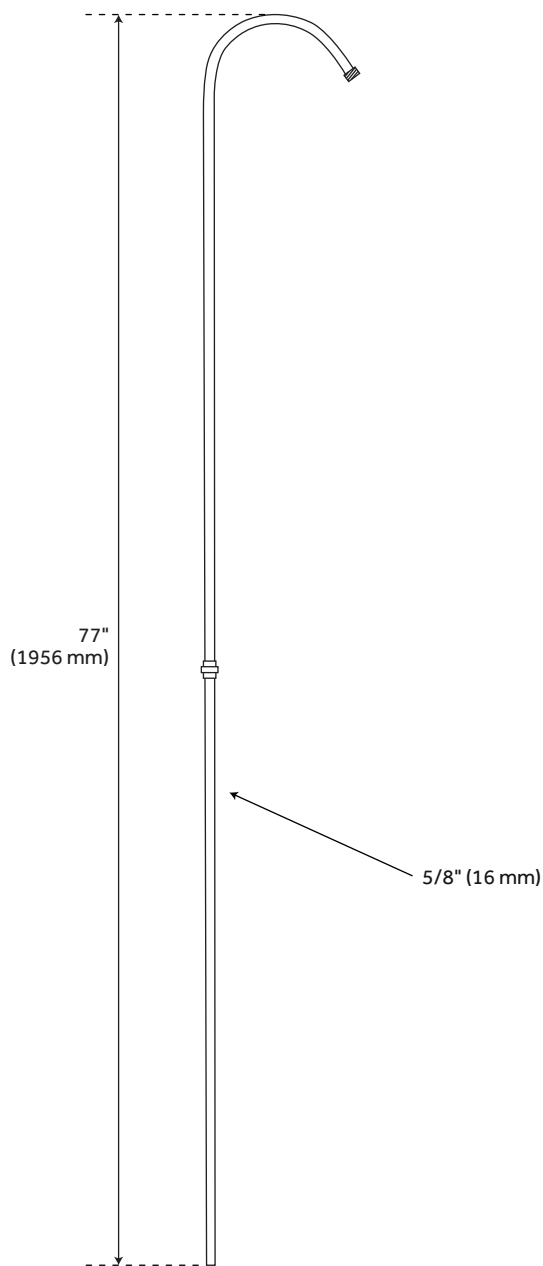

SHOWER RISER PIPE

SKU: 953102

All dimensions and specifications are nominal and may vary. Use actual products for accuracy in critical situations.