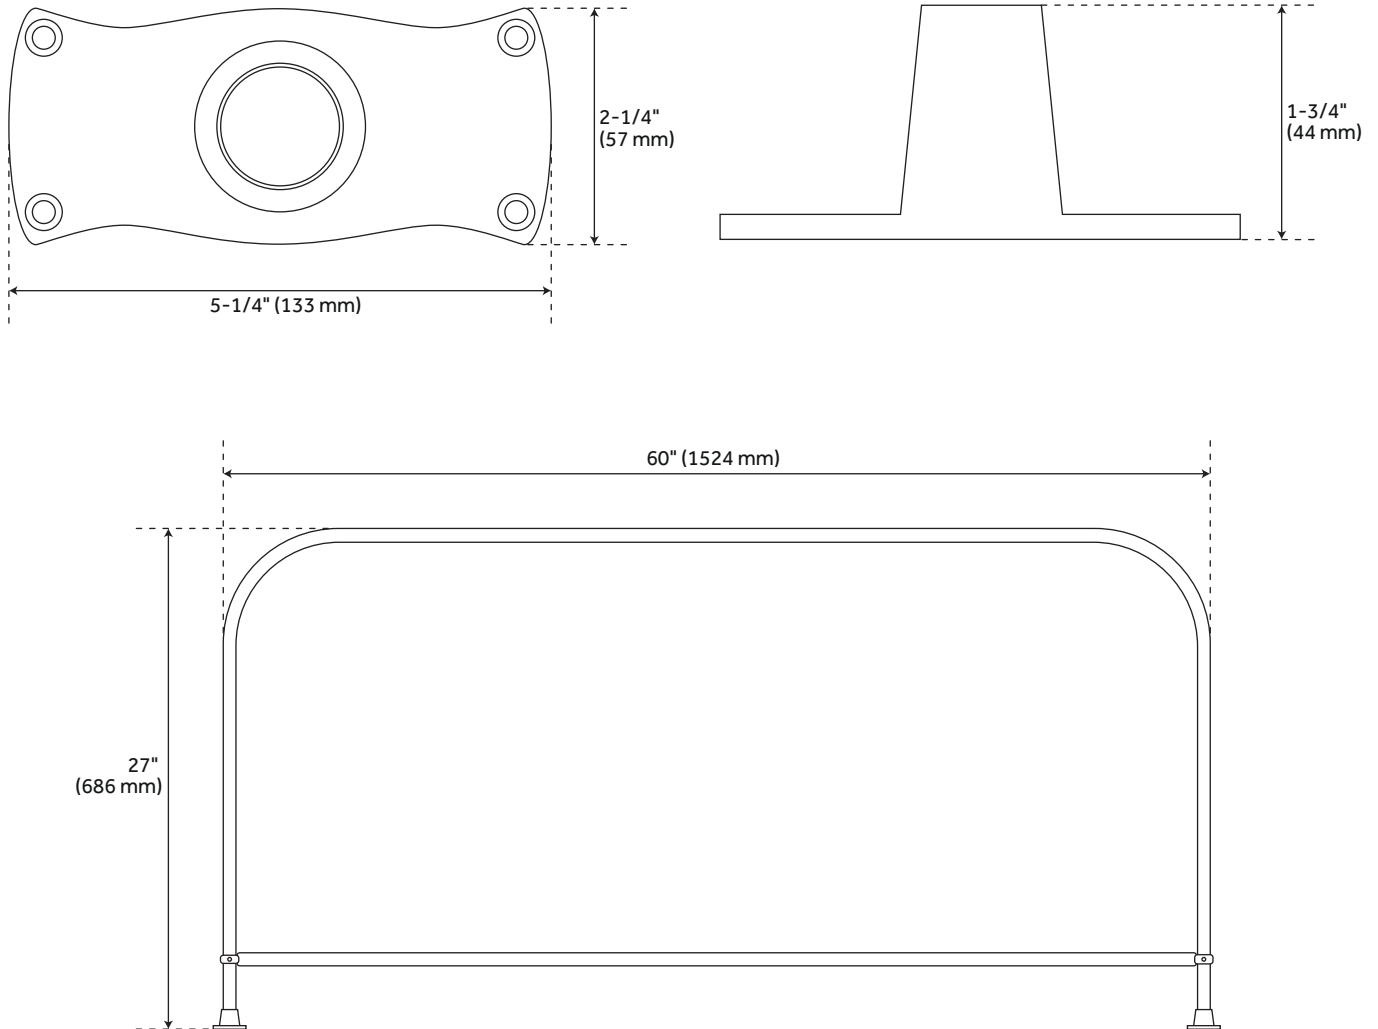

ENGLISH SIDE MOUNT CONVERSION KIT WITH HAND SHOWER - 60" X 27" D STYLE SHOWER RING

SKU: 953102

Code: SH476408, SH483562, SH441500

FEATURES

Features: Tub Spout Included; Hand Shower Included
Design: Traditional
Material: Brass
Mounting Hardware Included: Yes
Assembly Required: Yes
Faucet Centers: 7"
Faucet Material: Brass
Shape: Round
Handle Type: Porcelain Lever
NPT Connection: 1/2"
Number of Shower Heads: 1
Shower Head Diameter: 4-7/8"
Shower Head Material: Brass
Shower Head Spray: Single Function
Shower Arm Included: Yes
Shower Arm Extension: 9-1/2"
Shower Head IPS: 1/2"
Shower Head Swivel: Yes
Tub Filler Spout Reach: 7"
Hand Shower Length: 9"
Hand Shower Hose Length: 60"
Hand Shower Material: Porcelain
Hand Shower Flow Rate: 1.8 gpm (6.8 L/min) @ 80 psi
Diverter Included: Yes
Diverter Outlets: 3
Shower Head Flow Rate: 1.8 gpm (6.8 L/min) @ 80 psi

REVISED 3/17/2023

ENGLISH SIDE MOUNT CONVERSION KIT WITH HAND SHOWER - 60" X 27" D STYLE SHOWER RING

SKU: 953102

Code: SH476408, SH483562, SH441500

ADDITIONAL FEATURES

- Conversion kit includes the following: English Telephone Faucet with 6" deck couplers and hand shower, 77" riser pipe, rectangular solid brass shower curtain rod, and brass shower head.
- Two piece shower riser is 3/8" brass pipe size: 77" total height with 9-1/2" projection.
- Riser may be cut to needed height.
- Shower ring features 1" OD heavy gauge brass tubing, two heavy duty jumbo wall flanges and one 36" ceiling support.
- Ceiling support can be cut to length.

REVISED 3/17/2023

ENGLISH SIDE MOUNT CONVERSION KIT - HAND SHOWER - 60" X 27" D STYLE SHOWER RING

SKU: 953102

All dimensions and specifications are nominal and may vary. Use actual products for accuracy in critical situations.