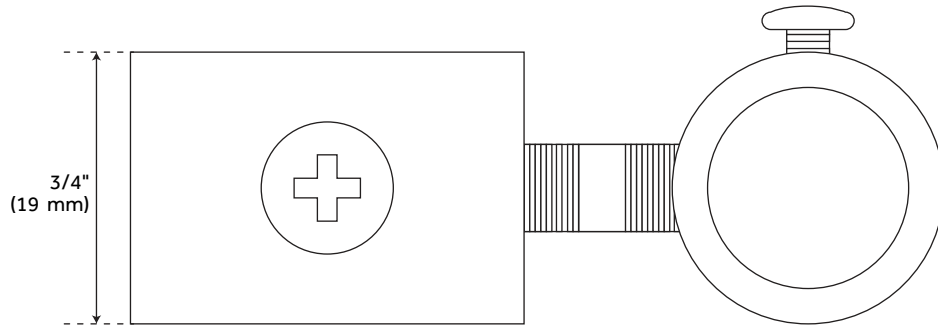

ENGLISH SIDE MOUNT CONVERSION KIT WITH HAND SHOWER - 60" X 27" D STYLE SHOWER RING

SKU: 953102

Code: SH476408, SH483562, SH441500

FEATURES

Features: Tub Spout Included; Hand Shower Included
Design: Traditional
Material: Brass
Mounting Hardware Included: Yes
Assembly Required: Yes
Faucet Centers: 7"
Faucet Material: Brass
Shape: Round
Handle Type: Porcelain Lever
NPT Connection: 1/2"
Number of Shower Heads: 1
Shower Head Diameter: 4-7/8"
Shower Head Material: Brass
Shower Head Spray: Single Function
Shower Arm Included: Yes
Shower Arm Extension: 9-1/2"
Shower Head IPS: 1/2"
Shower Head Swivel: Yes
Tub Filler Spout Reach: 7"
Hand Shower Length: 9"
Hand Shower Hose Length: 60"
Hand Shower Material: Porcelain
Hand Shower Flow Rate: 1.8 gpm (6.8 L/min) @ 80 psi
Diverter Included: Yes
Diverter Outlets: 3
Shower Head Flow Rate: 1.8 gpm (6.8 L/min) @ 80 psi

REVISED 3/17/2023

ENGLISH SIDE MOUNT CONVERSION KIT WITH HAND SHOWER - 60" X 27" D STYLE SHOWER RING

SKU: 953102

Code: SH476408, SH483562, SH441500

ADDITIONAL FEATURES

- Conversion kit includes the following: English Telephone Faucet with 6" deck couplers and hand shower, 77" riser pipe, rectangular solid brass shower curtain rod, and brass shower head.
- Two piece shower riser is 3/8" brass pipe size: 77" total height with 9-1/2" projection.
- Riser may be cut to needed height.
- Shower ring features 1" OD heavy gauge brass tubing, two heavy duty jumbo wall flanges and one 36" ceiling support.
- Ceiling support can be cut to length.

SHOWER RISER PIPE

SKU: 953102

All dimensions and specifications are nominal and may vary. Use actual products for accuracy in critical situations.

ADJUSTABLE DOUBLE RINGLET RISER HOLDER

SKU: 953102

All dimensions and specifications are nominal and may vary. Use actual products for accuracy in critical situations.