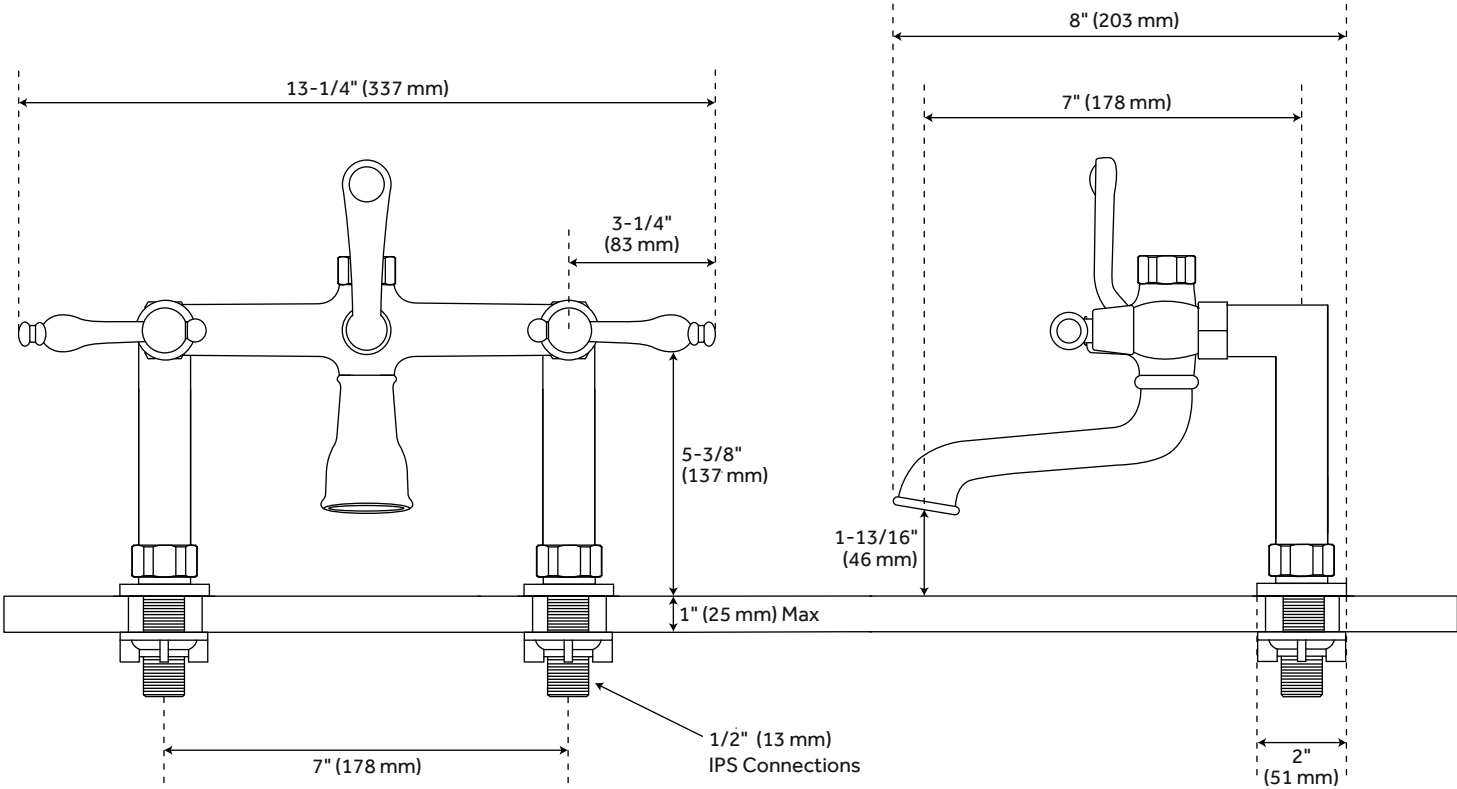

DECK MOUNT TELEPHONE FAUCET - PORCELAIN LEVER HANDLES & DECK COUPLERS

SKU: 953102

All dimensions and specifications are nominal and may vary. Use actual products for accuracy in critical situations.