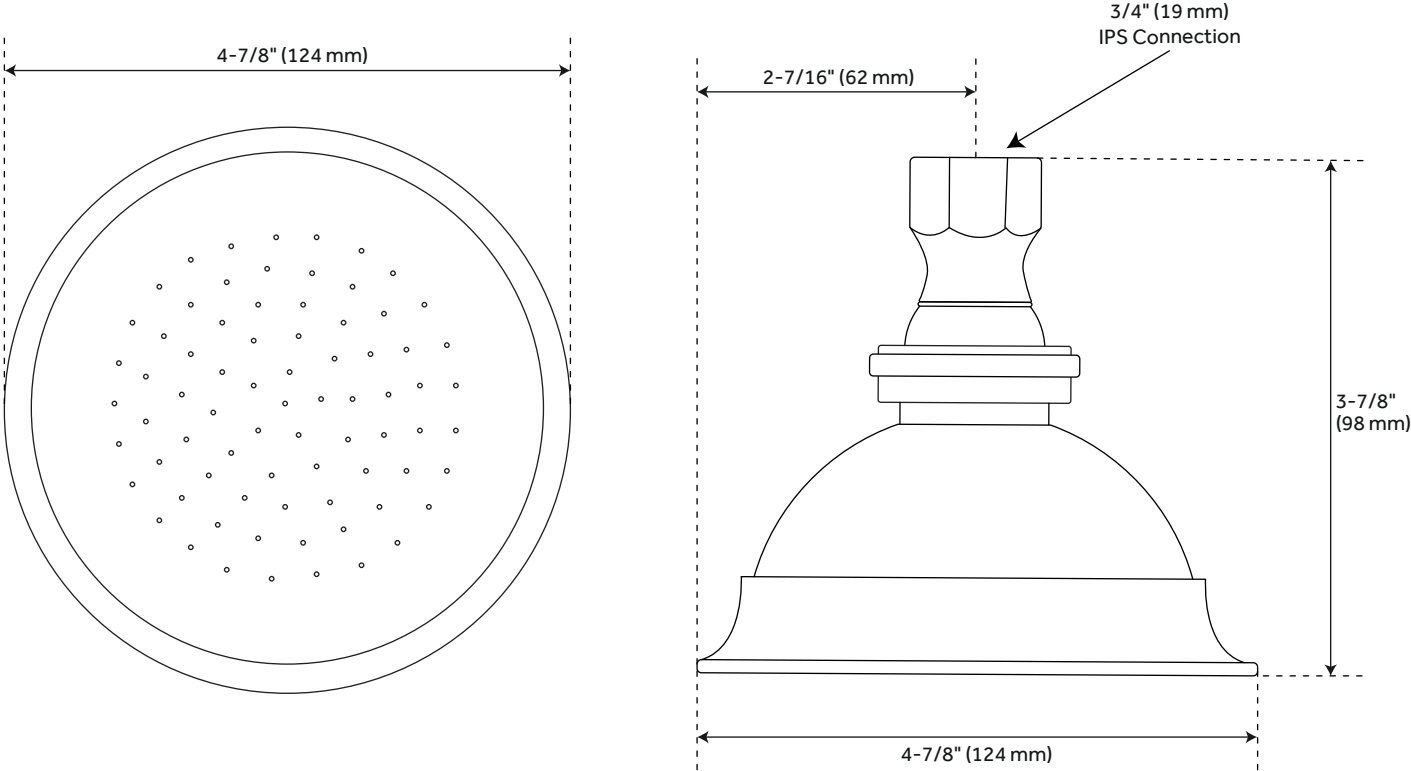

SHOWER HEAD

SKU: 953102

All dimensions and specifications are nominal and may vary. Use actual products for accuracy in critical situations.