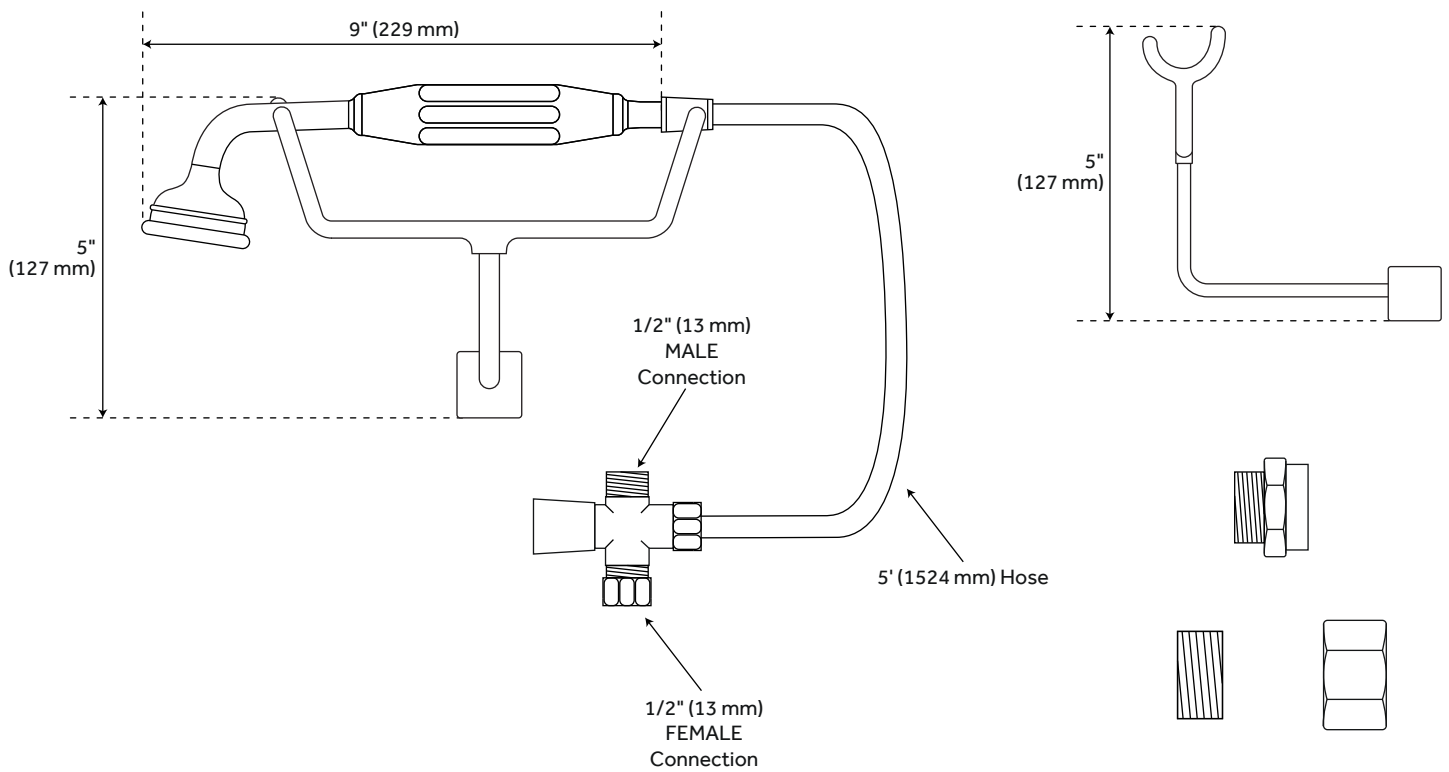

HAND-HELD SHOWER CONVERSION KIT

SKU: 953102

All dimensions and specifications are nominal and may vary. Use actual products for accuracy in critical situations.