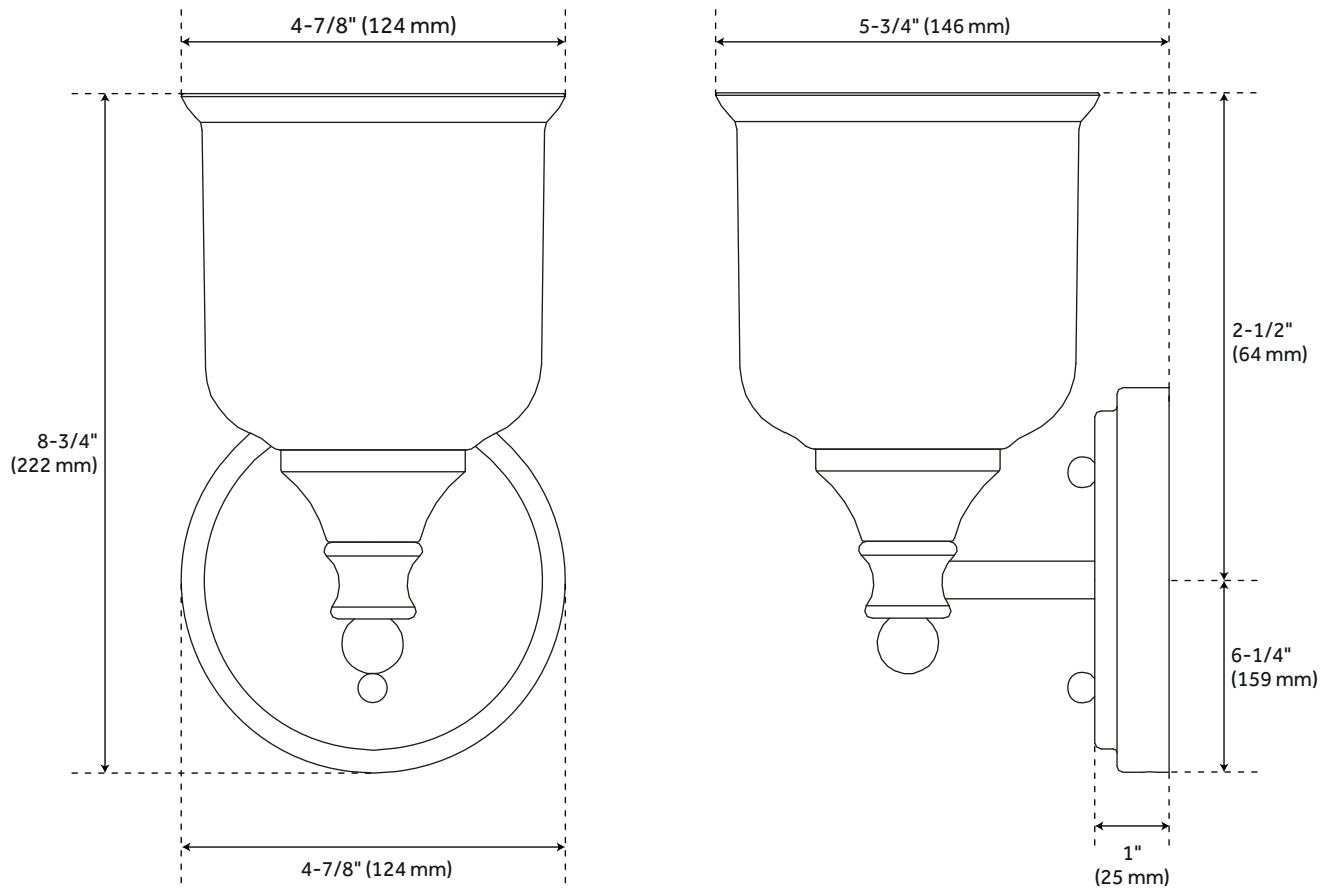

HESBY VANITY SCONCE - SINGLE LIGHT - CLEAR SHADE

SKU: 953122

Code: SHVL3161, PHVL3161

UL 1598 / CSA C22.2 No 250.0

FEATURES

Installation Type: Wall Mount
Design: Traditional
Material: Steel/Glass
Width: 4-7/8"
Height: 8-3/4"
Depth: 5-3/4"
Base Plate Diameter: 4-7/8"
Mounting Hardware Included: Yes
Reversible Mounting: Yes
Shade Finish: Clear
Shade Material: Glass
Number of Bulbs: 1
Base Plate Depth: 1"
Top To Outlet: 3-3/4"
Location Type: Suitable for Damp Locations
Bulbs Included: No
Bulb Type: Medium E-26
Wattage per Bulb: 60
Remote Included: No
Extension: 5-3/4"
Sloped Ceiling Compatible: No
Voltage: 120

REVISED 3/31/2023

HESBY VANITY SCONCE - SINGLE LIGHT - CLEAR SHADE

SKU: 953122

Code: SHVL3161, PHVL3161

ADDITIONAL FEATURES

- Hardwired.

REVISED 3/31/2023

HESBY VANITY SCONCE - SINGLE LIGHT - CLEAR SHADE

SKU: 953122

SHVL3161

All dimensions and specifications are nominal and may vary. Use actual products for accuracy in critical situations.