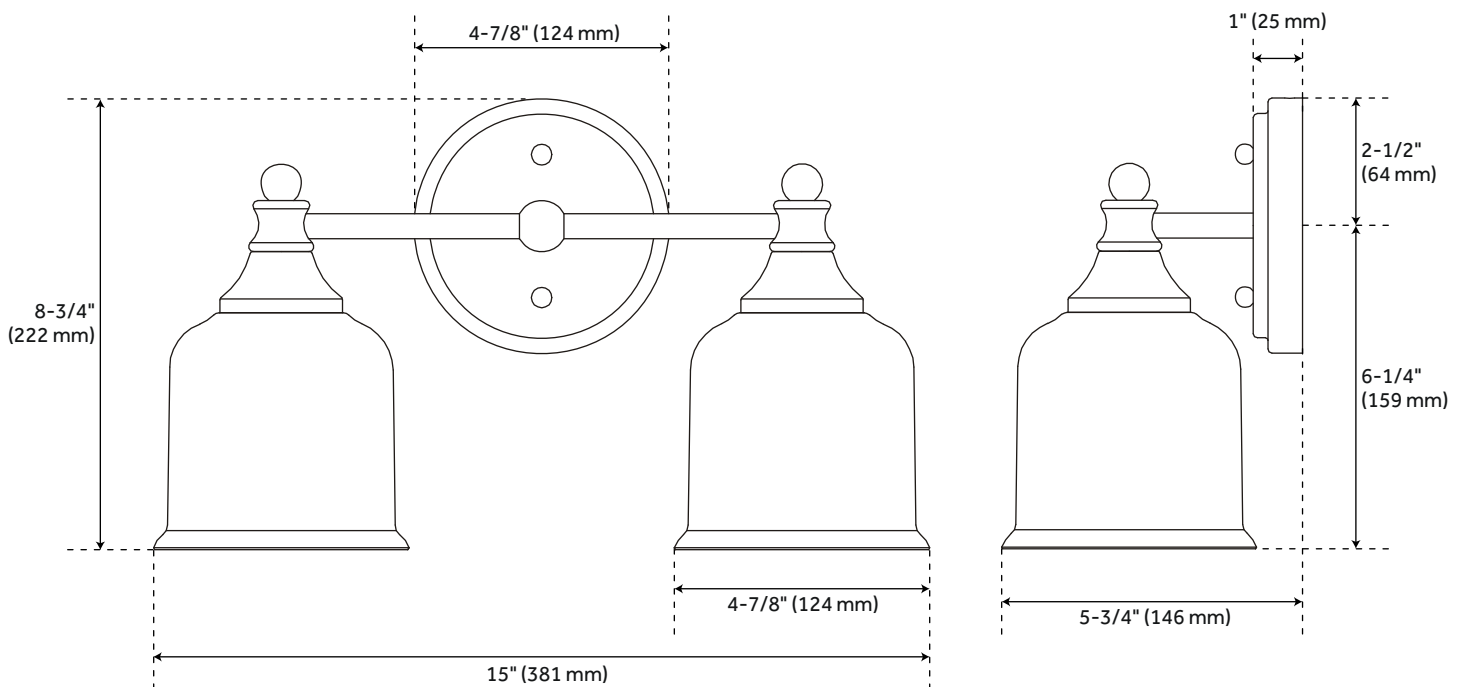

HESBY 2-LIGHT VANITY LIGHT - CLEAR SHADE

SKU: 953123

Code: PHVL3162, SHVL3162

UL 1598 / CSA C22.2 No 250.0

FEATURES

Installation Type: Wall Mount
Design: Traditional
Material: Steel/Glass
Width: 15"
Height: 8-3/4"
Depth: 5-3/4"
Base Plate Diameter: 4-7/8"
Mounting Hardware Included: Yes
Reversible Mounting: Yes
Shade Finish: Clear
Shade Material: Glass
Number of Bulbs: 2
Base Plate Depth: 1"
Top To Outlet: 3-3/4"
Location Type: Suitable for Damp Locations
Bulbs Included: No
Bulb Type: Medium E-26
Wattage per Bulb: 60
Remote Included: No
Extension: 5-3/4"
Sloped Ceiling Compatible: No
Voltage: 120

REVISED 3/31/2023

HESBY 2-LIGHT VANITY LIGHT - CLEAR SHADE

SKU: 953123

Code: PHVL3162, SHVL3162

ADDITIONAL FEATURES

- Hardwired.

REVISED 3/31/2023

HESBY 2-LIGHT VANITY LIGHT - CLEAR SHADE

SKU: 953123

SHVL3162

All dimensions and specifications are nominal and may vary. Use actual products for accuracy in critical situations.