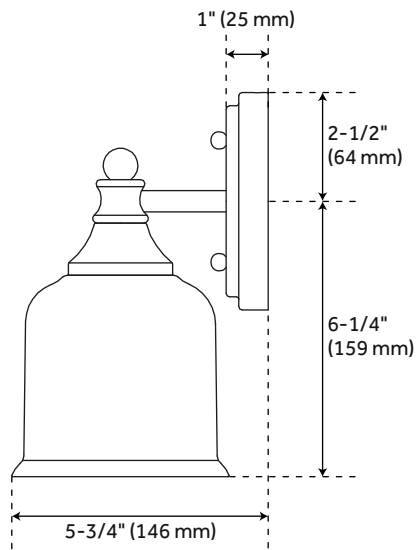

HESBY 3-LIGHT VANITY LIGHT - CLEAR SHADE

SKU: 953124

Code: SHVL3163, PHVL3163

UL 1598 / CSA C22.2 No 250.0

FEATURES

Installation Type: Wall Mount
Design: Traditional
Material: Steel/Glass
Width: 23"
Height: 8-3/4"
Depth: 5-3/4"
Base Plate Diameter: 4-7/8"
Mounting Hardware Included: Yes
Reversible Mounting: Yes
Shade Finish: Clear
Shade Material: Glass
Number of Bulbs: 3
Base Plate Depth: 1"
Top To Outlet: 3-3/4"
Location Type: Suitable for Damp Locations
Bulbs Included: No
Bulb Type: Medium E-26
Wattage per Bulb: 60
Remote Included: No
Extension: 5-3/4"
Sloped Ceiling Compatible: No
Voltage: 120

REVISED 3/31/2023

HESBY 3-LIGHT VANITY LIGHT - CLEAR SHADE

SKU: 953124

Code: SHVL3163, PHVL3163

ADDITIONAL FEATURES

- Hardwired.

REVISED 3/31/2023

HESBY 3-LIGHT VANITY LIGHT - CLEAR SHADE

SKU: 953124

SHVL3163

All dimensions and specifications are nominal and may vary. Use actual products for accuracy in critical situations.