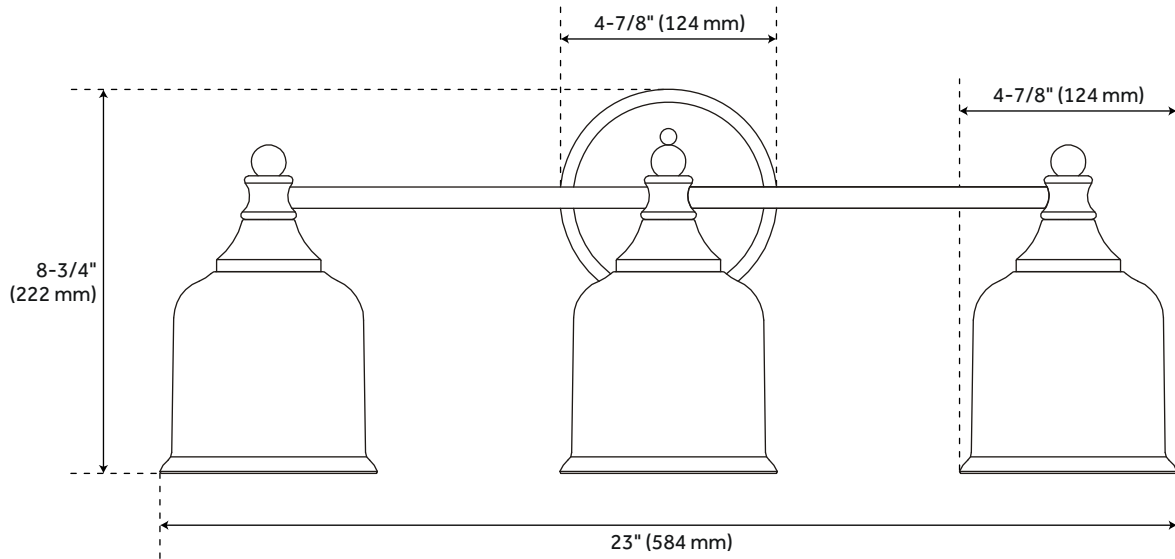

HESBY 3-LIGHT VANITY LIGHT - CLEAR SHADE

SKU: 953124

Code: SHVL3163, PHVL3163

UL 1598 / CSA C22.2 No 250.0

FEATURES

Installation Type: Wall Mount
Design: Traditional
Material: Steel/Glass
Width: 23"
Height: 8-3/4"
Depth: 5-3/4"
Base Plate Diameter: 4-7/8"
Mounting Hardware Included: Yes
Reversible Mounting: Yes
Shade Finish: Clear
Shade Material: Glass
Number of Bulbs: 3
Base Plate Depth: 1"
Top To Outlet: 3-3/4"
Location Type: Suitable for Damp Locations
Bulbs Included: No
Bulb Type: Medium E-26
Wattage per Bulb: 60
Remote Included: No
Extension: 5-3/4"
Sloped Ceiling Compatible: No
Voltage: 120

REVISED 3/31/2023

HESBY 3-LIGHT VANITY LIGHT - CLEAR SHADE

SKU: 953124

Code: SHVL3163, PHVL3163

ADDITIONAL FEATURES

- Hardwired.

REVISED 3/31/2023

HESBY 3-LIGHT VANITY LIGHT - CLEAR SHADE

SKU: 953124

SHVL3163

All dimensions and specifications are nominal and may vary. Use actual products for accuracy in critical situations.