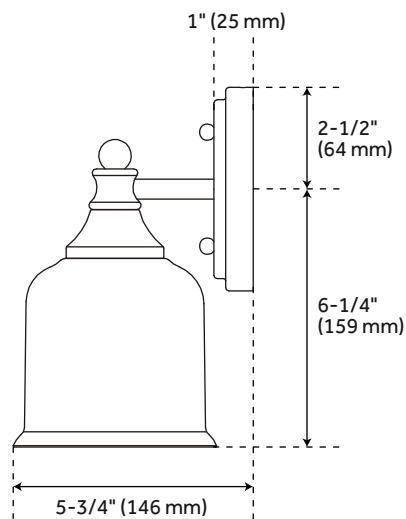

HESBY 4-LIGHT VANITY LIGHTL - CLEAR SHADE

SKU: 953125

Code: PHVL3164, SHVL3164

UL 1598 / CSA C22.2 No 250.0

FEATURES

Installation Type: Wall Mount
Design: Traditional
Material: Steel/Glass
Width: 32-1/8"
Height: 8-3/4"
Depth: 5-3/4"
Base Plate Diameter: 4-7/8"
Mounting Hardware Included: Yes
Reversible Mounting: Yes
Shade Finish: Clear
Shade Material: Glass
Number of Bulbs: 4
Base Plate Depth: 1"
Top To Outlet: 3-3/4"
Location Type: Suitable for Damp Locations
Bulbs Included: No
Bulb Type: Medium E-26
Wattage per Bulb: 60
Remote Included: No
Extension: 5-3/4"
Voltage: 120

REVISED 3/31/2023

HESBY 4-LIGHT VANITY LIGHTL - CLEAR SHADE

SKU: 953125

Code: PHVL3164, SHVL3164

ADDITIONAL FEATURES

- Hardwired.

REVISED 3/31/2023

HESBY 4-LIGHT VANITY LIGHT - CLEAR SHADE

SKU: 953125

SHVL3164

All dimensions and specifications are nominal and may vary. Use actual products for accuracy in critical situations.