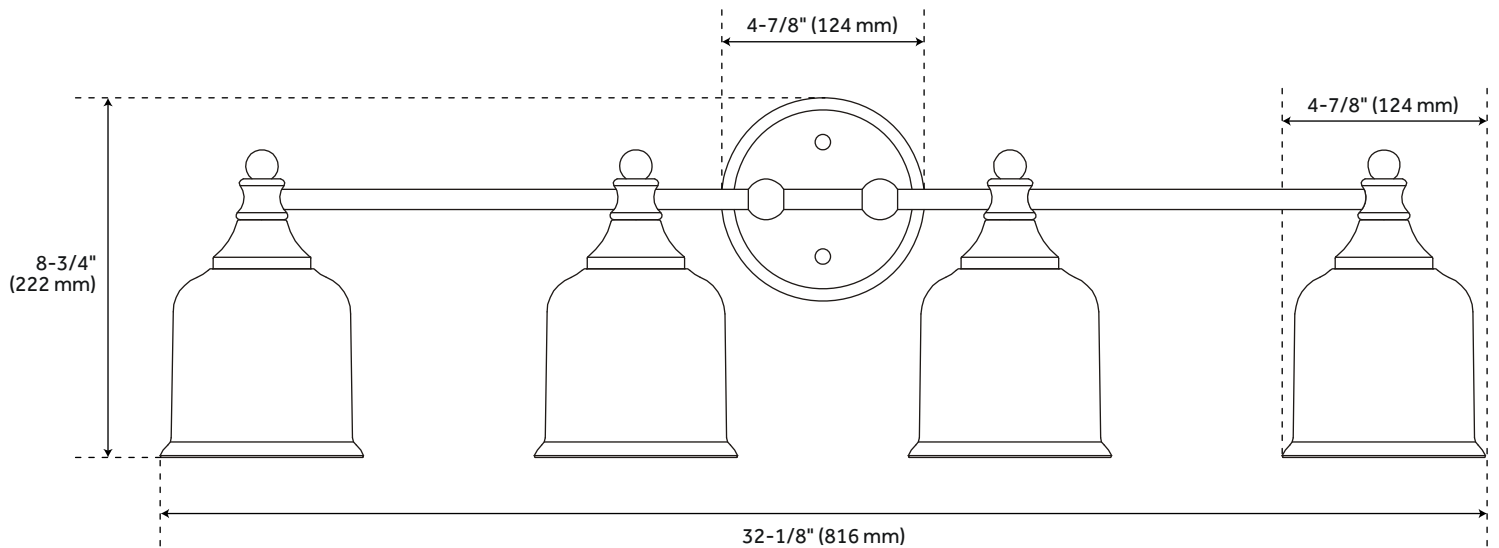

HESBY 4-LIGHT VANITY LIGHTL - CLEAR SHADE

SKU: 953125

Code: PHVL3164, SHVL3164

UL 1598 / CSA C22.2 No 250.0

FEATURES

Installation Type: Wall Mount
Design: Traditional
Material: Steel/Glass
Width: 32-1/8"
Height: 8-3/4"
Depth: 5-3/4"
Base Plate Diameter: 4-7/8"
Mounting Hardware Included: Yes
Reversible Mounting: Yes
Shade Finish: Clear
Shade Material: Glass
Number of Bulbs: 4
Base Plate Depth: 1"
Top To Outlet: 3-3/4"
Location Type: Suitable for Damp Locations
Bulbs Included: No
Bulb Type: Medium E-26
Wattage per Bulb: 60
Remote Included: No
Extension: 5-3/4"
Voltage: 120

REVISED 3/31/2023

HESBY 4-LIGHT VANITY LIGHTL - CLEAR SHADE

SKU: 953125

Code: PHVL3164, SHVL3164

ADDITIONAL FEATURES

- Hardwired.

REVISED 3/31/2023

HESBY 4-LIGHT VANITY LIGHT - CLEAR SHADE

SKU: 953125

SHVL3164

All dimensions and specifications are nominal and may vary. Use actual products for accuracy in critical situations.