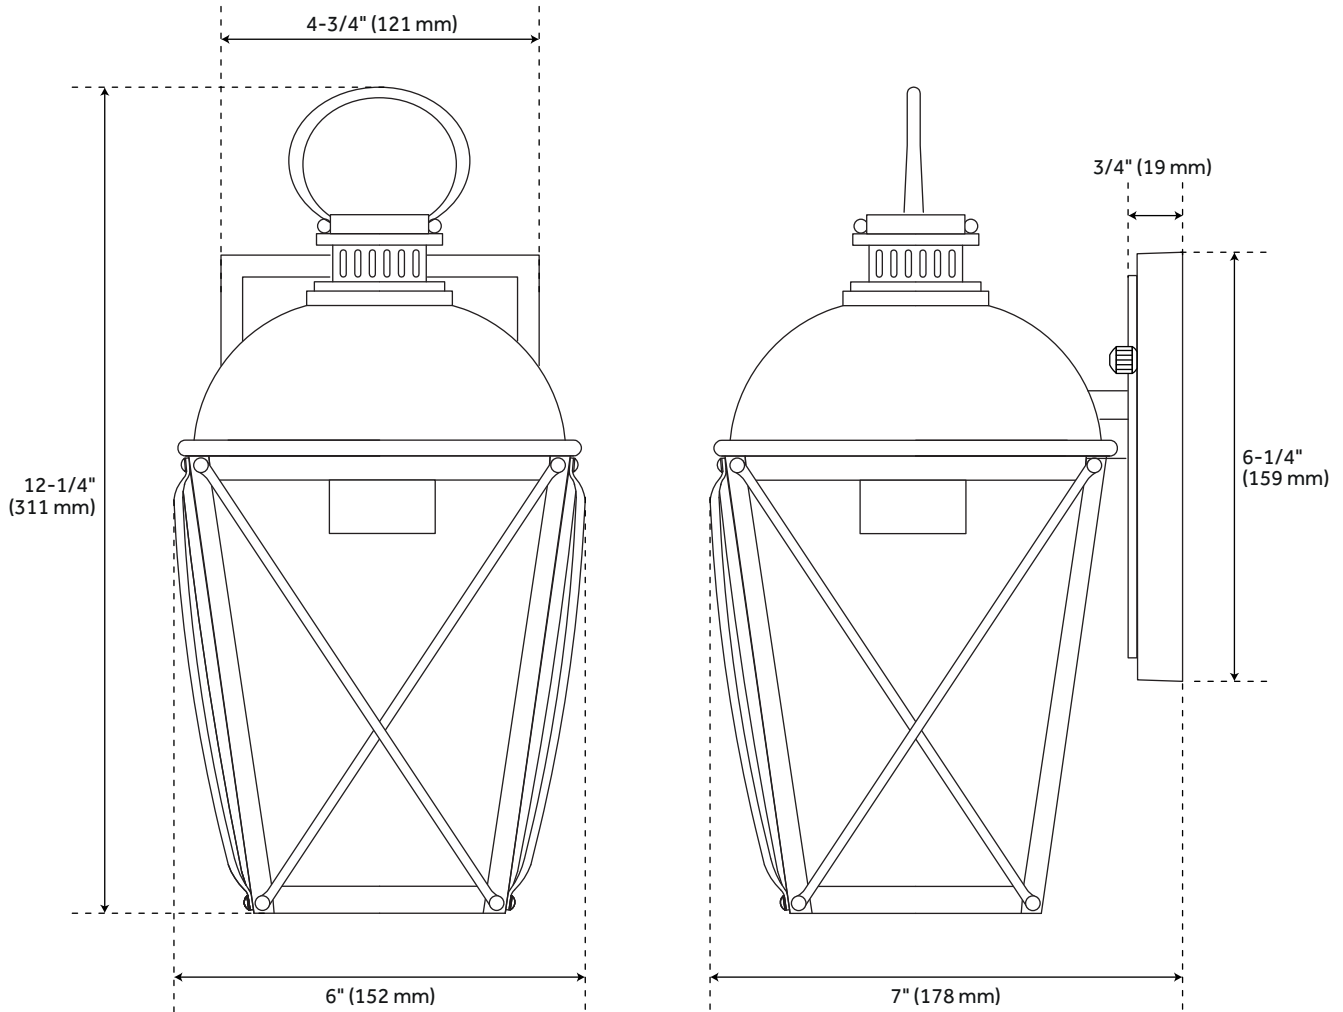

FAIR AVENUE 13" TALL OUTDOOR WALL SCONCE

SKU: 953126
Code: PHEL6300

FEATURES

Installation Type: Wall Mount
Design: Traditional
Material: Cast Aluminum
Width: 6"
Height: 12-1/4"
Base Plate Height: 6-1/4"
Mounting Hardware Included: Yes
Shade Finish: Clear
Shade Material: Glass
Number of Bulbs: 1
Base Plate Width: 4-3/4"
Location Type: Suitable for Wet Locations
Bulbs Included: No
Bulb Type: Medium E-26
Wattage per Bulb: 100

UL 1598 / CSA C22.2 No 250.0

REVISED 3/21/2023

FAIR AVENUE 13" TALL OUTDOOR WALL SCONCE

SKU: 953126
Code: PHEL6300

ADDITIONAL FEATURES

- Backplate Dimensions: 6-1/4" H x 4-3/4" W.

REVISED 3/21/2023

FAIR AVENUE 13" SINGLE LIGHT OUTDOOR ENTRANCE WALL SCONCE

SKU: 953126
PHEL6300

All dimensions and specifications are nominal and may vary. Use actual products for accuracy in critical situations.