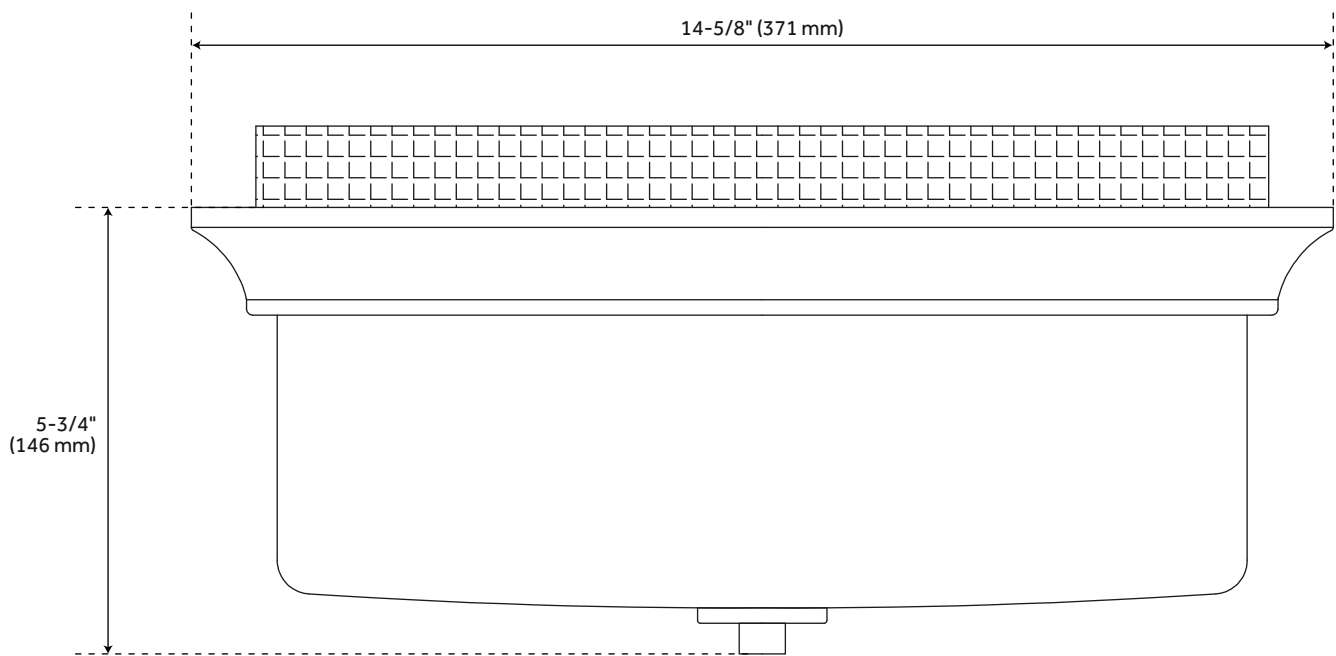

GARDENVILLE 3-LIGHT FLUSH-MOUNT CEILING LIGHT

SKU: 953131
PHFL4042

All dimensions and specifications are nominal and may vary. Use actual products for accuracy in critical situations.