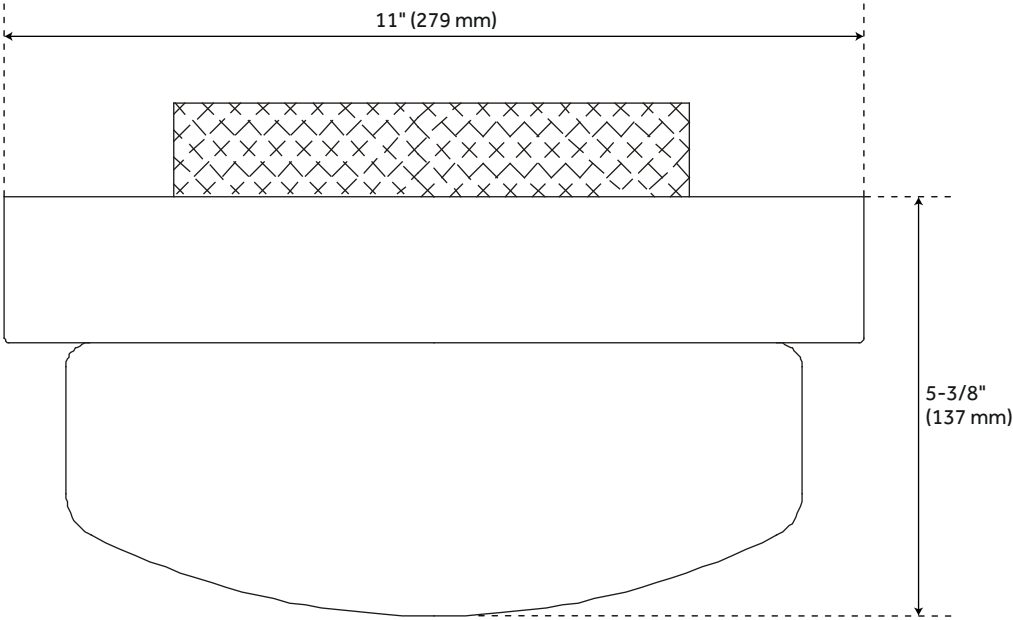

LEAVELLS SINGLE LIGHT FLUSH-MOUNT CEILING LIGHT - OPAL SHADE

SKU: 953132

Code: SHFL4071, PHFL4071

FEATURES

Installation Type: Ceiling Mount
Design: Traditional
Material: Steel/Glass
Width: 11"
Height: 5-3/8"
Mounting Hardware Included: Yes
Shade Finish: Opal White
Shade Material: Glass
Number of Bulbs: 1
Location Type: Suitable for Dry Locations
Bulbs Included: No
Bulb Type: Medium E-26
Wattage per Bulb: 100
Remote Included: No

UL 1598 / CSA C22.2 No 250.0

REVISED 3/21/2023

LEAVELLS SINGLE LIGHT FLUSH-MOUNT CEILING LIGHT - OPAL SHADE

SKU: 953132

Code: SHFL4071, PHFL4071

ADDITIONAL FEATURES

- Hardwired.

REVISED 3/21/2023

LEAVELLS FLUSH-MOUNT CEILING LIGHT - SINGLE LIGHT - OPAL SHADE

SKU: 953132
SHFL4071

All dimensions and specifications are nominal and may vary. Use actual products for accuracy in critical situations.