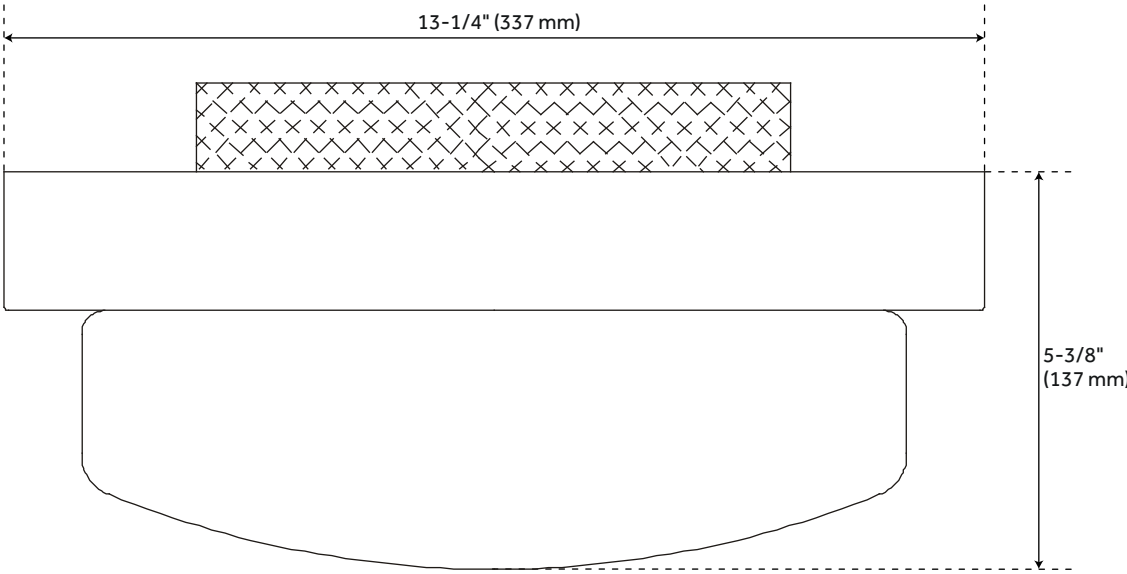

LEAVELLS 2-LIGHT FLUSH-MOUNT CEILING LIGHT - OPAL SHADE

SKU: 953133
SHFL4072

All dimensions and specifications are nominal and may vary. Use actual products for accuracy in critical situations.