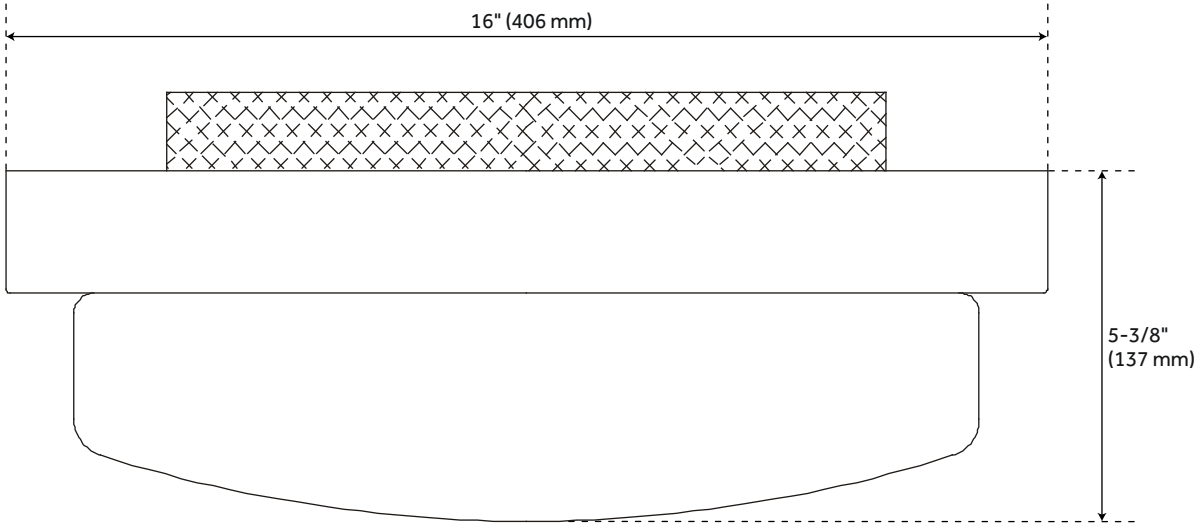

LEAVELLS 3-LIGHT FLUSH-MOUNT CEILING LIGHT - OPAL SHADE

SKU: 953134

Code: SHFL4073, PHFL4073

FEATURES

Installation Type: Ceiling Mount
Design: Traditional
Material: Steel/Glass
Width: 16"
Height: 5-3/8"
Mounting Hardware Included: Yes
Shade Finish: Opal White
Shade Material: Glass
Number of Bulbs: 3
Location Type: Suitable for Dry Locations
Bulbs Included: No
Bulb Type: Medium E-26
Wattage per Bulb: 75
Remote Included: No

UL 1598 / CSA C22.2 No 250.0

REVISED 3/21/2023

LEAVELLS 3-LIGHT FLUSH-MOUNT CEILING LIGHT - OPAL SHADE

SKU: 953134

Code: SHFL4073, PHFL4073

ADDITIONAL FEATURES

- Hardwired.

REVISED 3/21/2023

LEAVELLS 3-LIGHT FLUSH-MOUNT CEILING LIGHT - OPAL SHADE

SKU: 953134
SHFL4073

All dimensions and specifications are nominal and may vary. Use actual products for accuracy in critical situations.