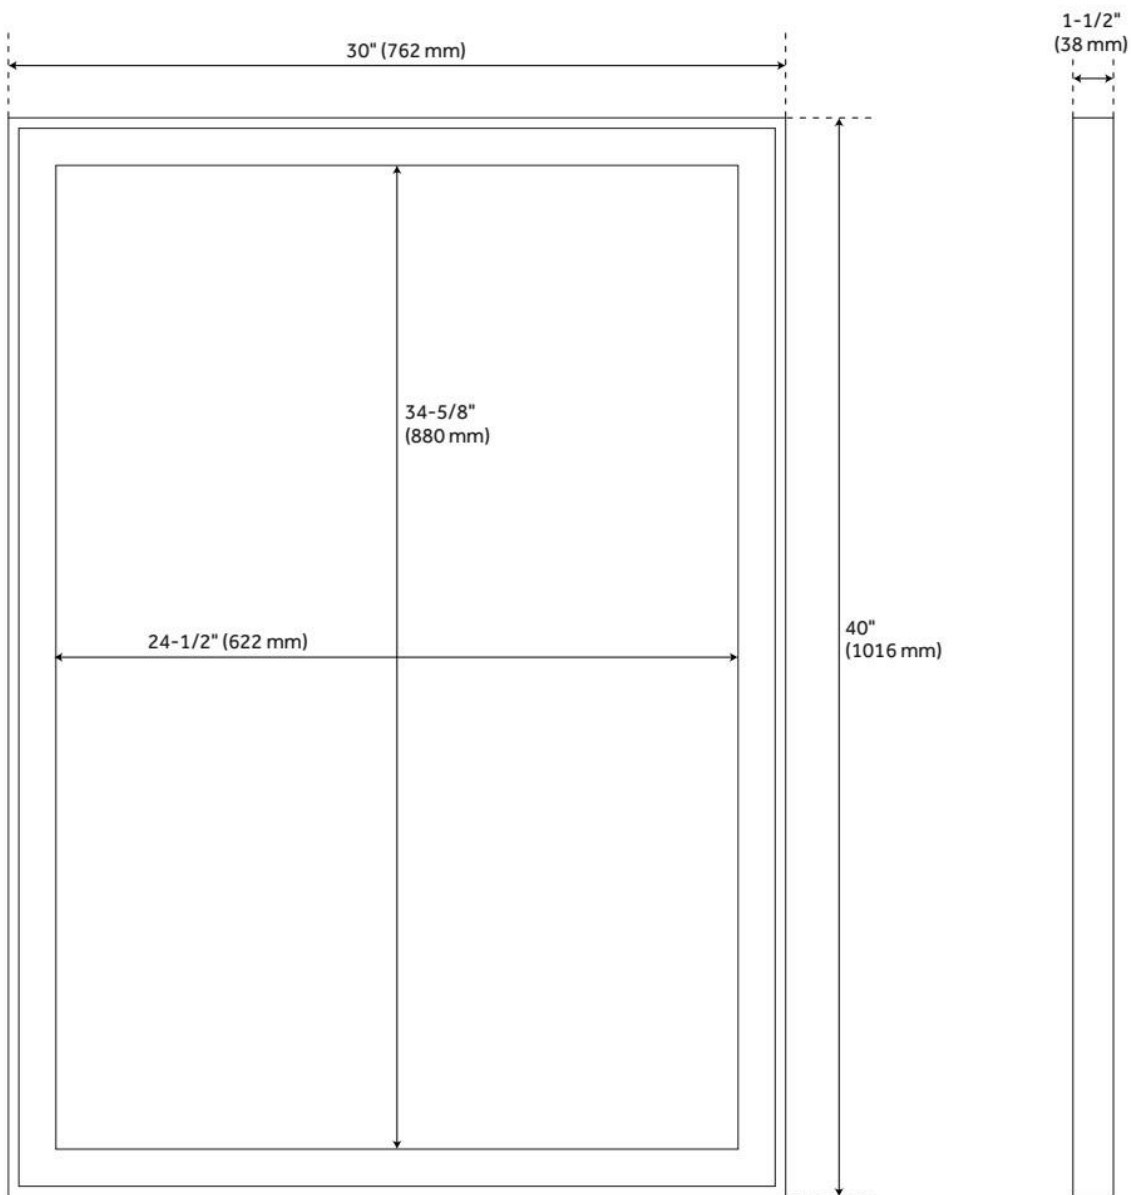

DEVORA VANITY MIRROR - PORT GRAY

SKU: 953137

Code: SH482221, SH482223

FEATURES

Material: Wood

Installation Type: Wall Mount

On/Off Switch: No

ADDITIONAL FEATURES

- 30" Mirror overall dimensions: 30" W x 40" H x 1-1/2" D. Mirror only dimensions: 24-1/2" W x 34-5/8" H.
- 36" Mirror overall dimensions: 36" W x 40" H x 1-1/2" D. Mirror only dimensions: 30-3/4" W x 34-5/8" H.
- Horizontal mounting centers: 3-5/8" (5).
- All dimensions are ($\pm 1/2"$).
- Durable French cleat installation.
- [Wood finish samples available.](#)

REVISED 8/22/2024

DEVORA VANITY MIRROR - PORT GRAY

SKU: 953137

Code: SH482221, SH482223

REVISED 8/22/2024

DEVORA VANITY MIRROR - PORT GRAY

SKU: 953137

Code: SH482221, SH482223