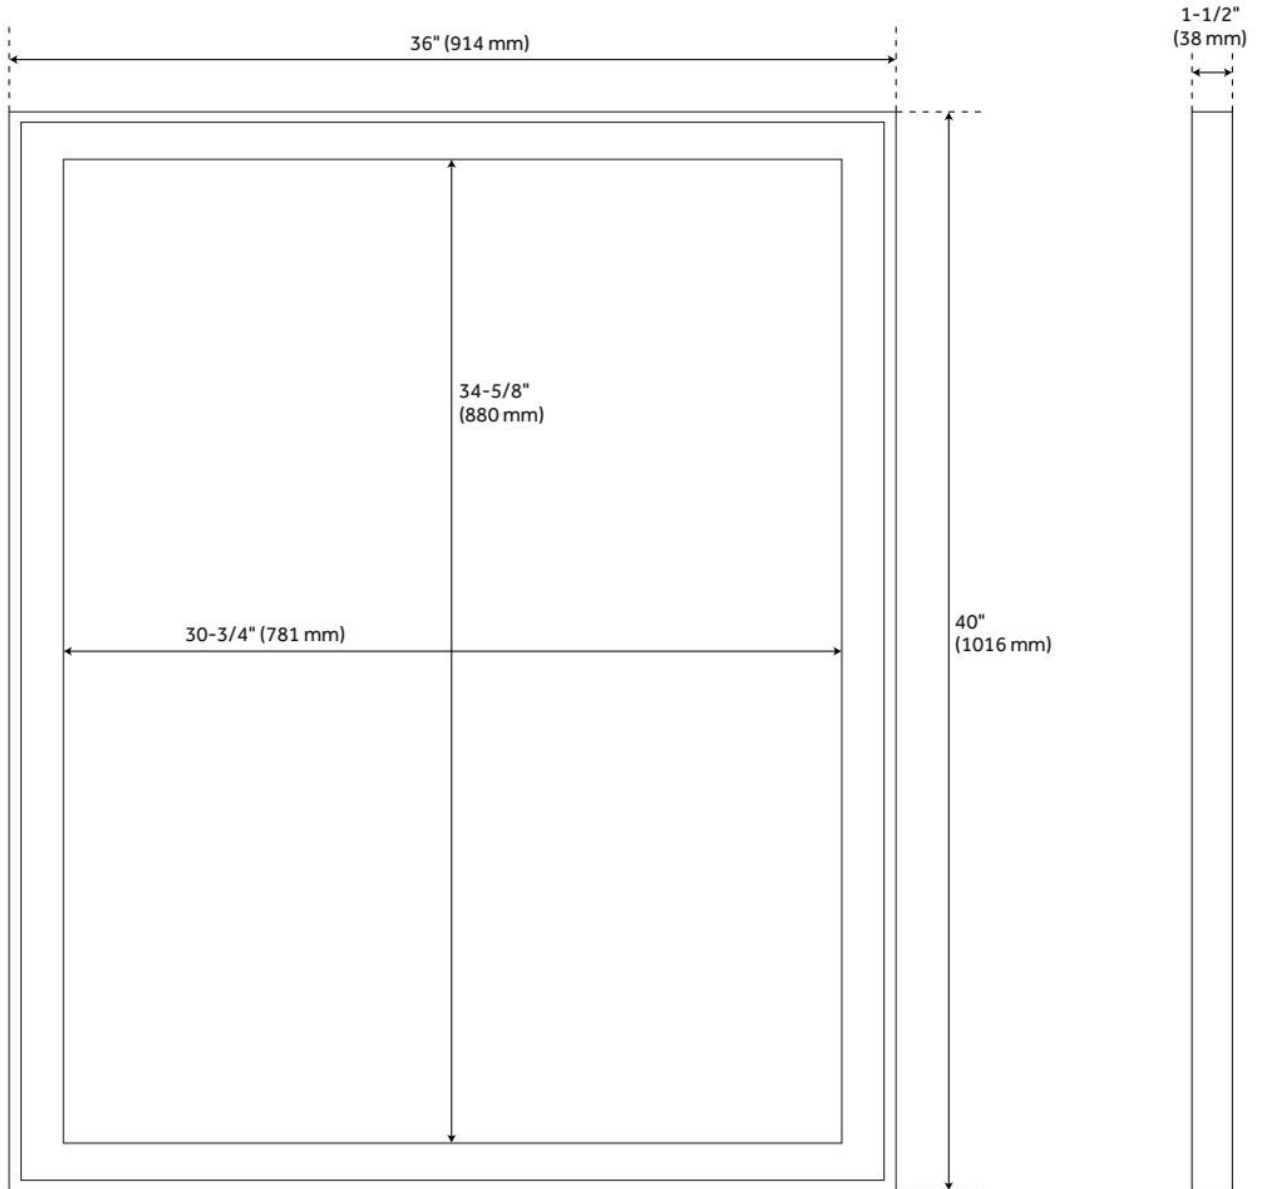

DEVORA VANITY MIRROR - PORT GRAY

SKU: 953137

Code: SH482221, SH482223

FEATURES

Material: Wood

Installation Type: Wall Mount

On/Off Switch: No

ADDITIONAL FEATURES

- 30" Mirror overall dimensions: 30" W x 40" H x 1-1/2" D. Mirror only dimensions: 24-1/2" W x 34-5/8" H.
- 36" Mirror overall dimensions: 36" W x 40" H x 1-1/2" D. Mirror only dimensions: 30-3/4" W x 34-5/8" H.
- Horizontal mounting centers: 3-5/8" (5).
- All dimensions are ($\pm 1/2"$).
- Durable French cleat installation.
- [Wood finish samples available.](#)

REVISED 8/22/2024

DEVORA VANITY MIRROR - PORT GRAY

SKU: 953137

Code: SH482221, SH482223

REVISED 8/22/2024

DEVORA VANITY MIRROR - PORT GRAY

SKU: 953137

Code: SH482221, SH482223