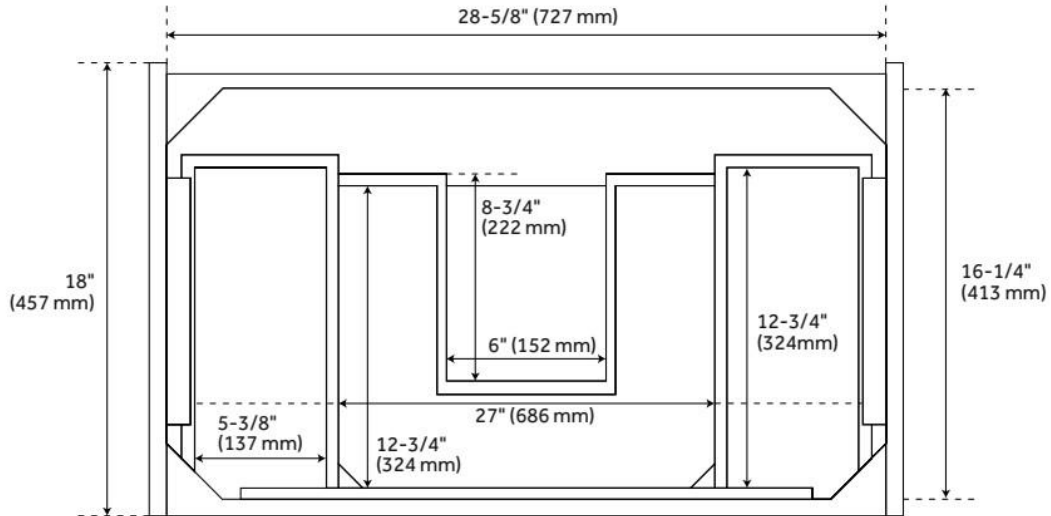

30" DEVORA WALL-MOUNT VANITY WITH UNDERMOUNT SINK - PORT GRAY

SKU: 953139-30-UM

Code: SH482254, SH482255, SH482256, SH482257, SH482258

REVISED 8/2/2024