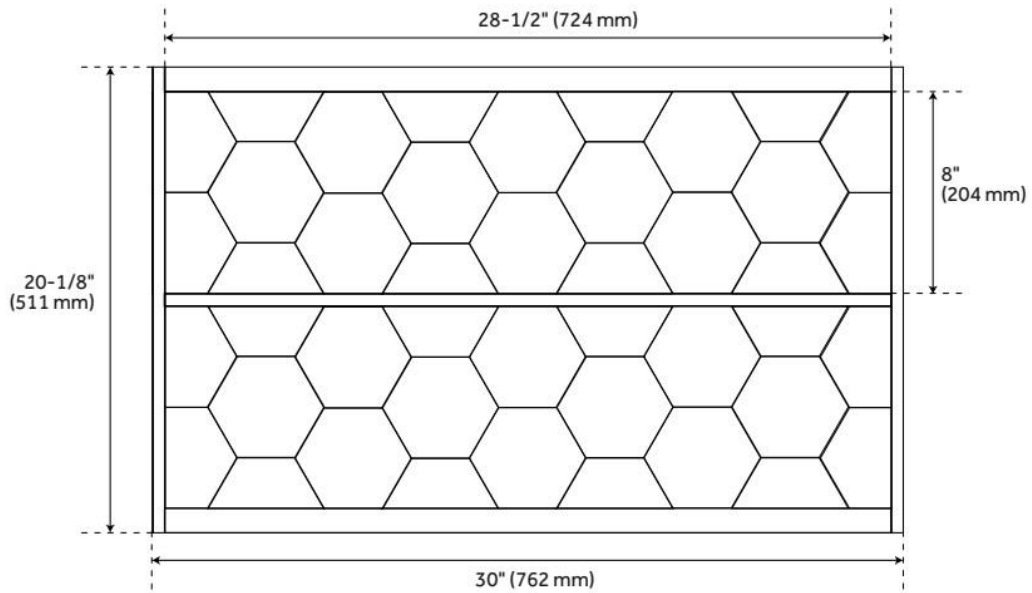

30" DEVORA WALL-MOUNT VANITY WITH UNDERMOUNT SINK - PORT GRAY

SKU: 953139-30-UM

Code: SH482254, SH482255, SH482256, SH482257, SH482258

REVISED 8/2/2024