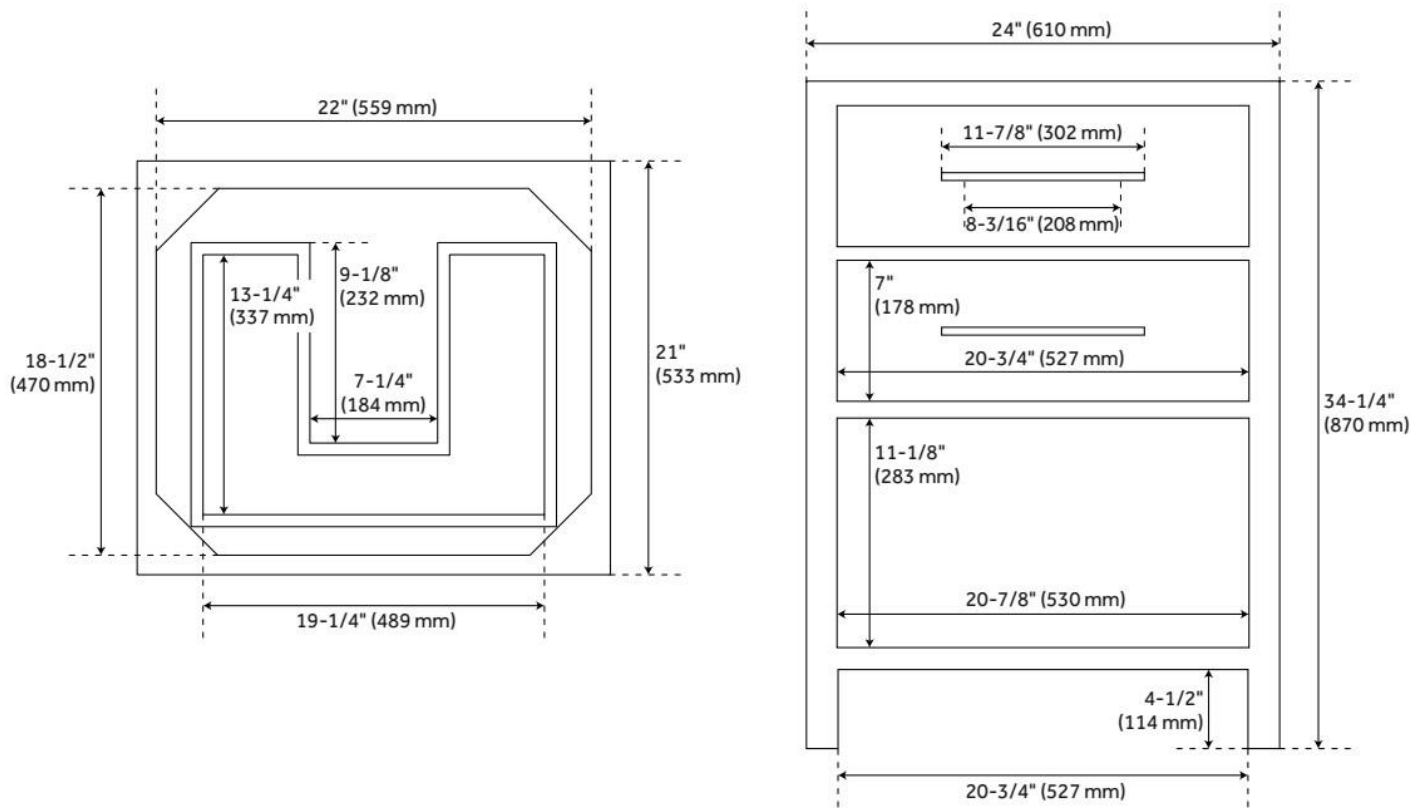

LISTED ID: 506895

ADDITIONAL FEATURES

- Granite is A-grade. Polished Carrara Marble is sourced from Italy.
- Includes a matching backsplash and a white porcelain sink.
- Each stone top is carved from a single piece of stone and will feature natural variations.
- See Installation Instructions for directions to attach the vanity top and sink.
- [Wood finish samples available.](#)

REVISED 8/12/2024

24" ROBERTSON CONSOLE VANITY FOR UNDERMOUNT SINK - BLACK

SKU: 953150-UM

Code: SH477109, SH477108, SH477107, SH477110, SH477106

REVISED 8/12/2024