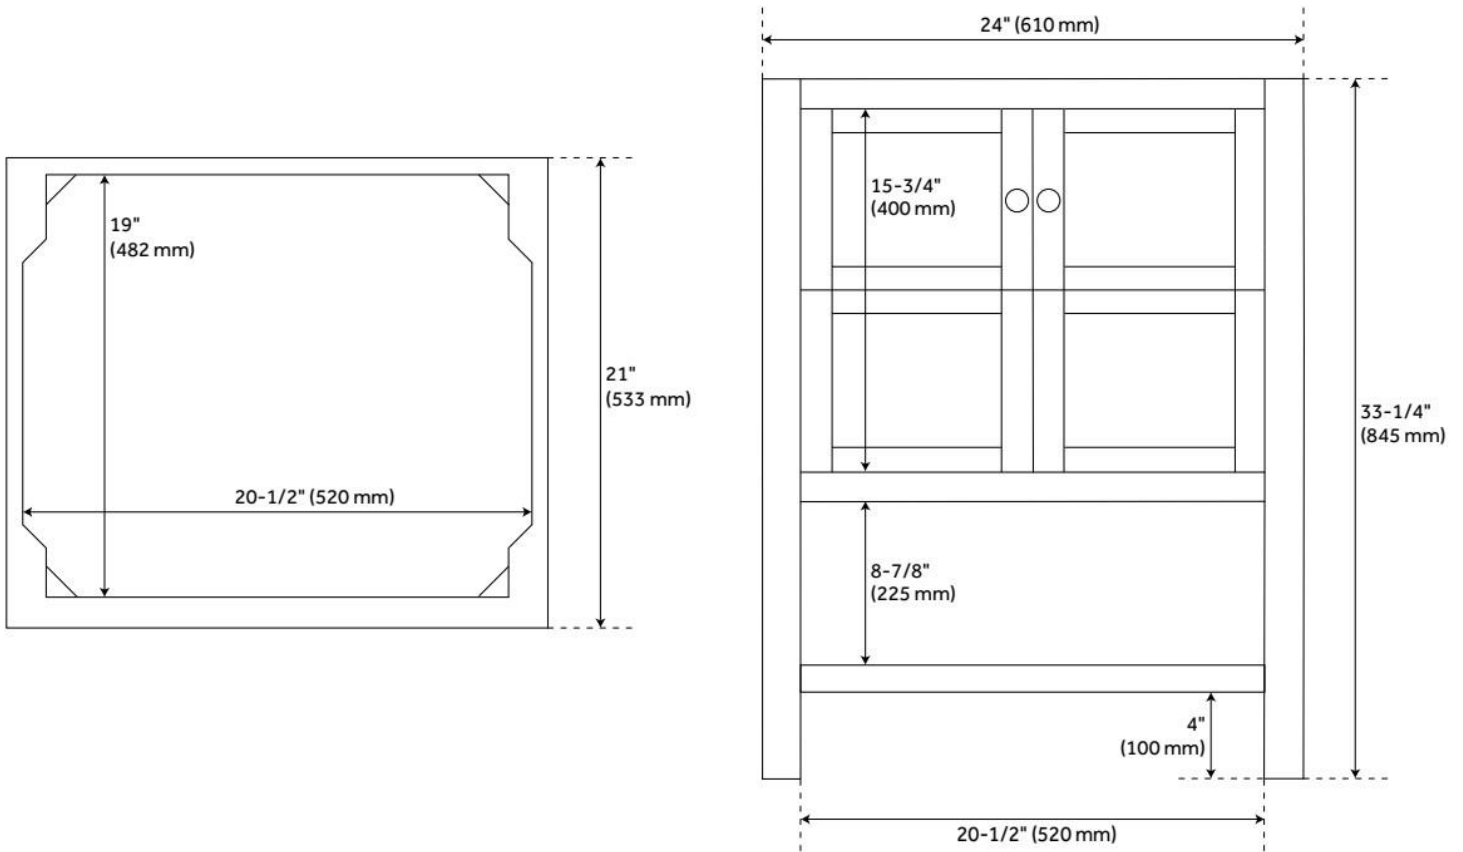

24" OLSEN CONSOLE VANITY RECTANGULAR UNDERMOUNT SINK - ASH BROWN

SKU: 953245-RUMB

Code: SH477694, SH477698, SH477691, SH477692, SH477704, SH477693, SH477701, SH477697, SH477690, SH477702, SH559067

REVISED 11/26/2024