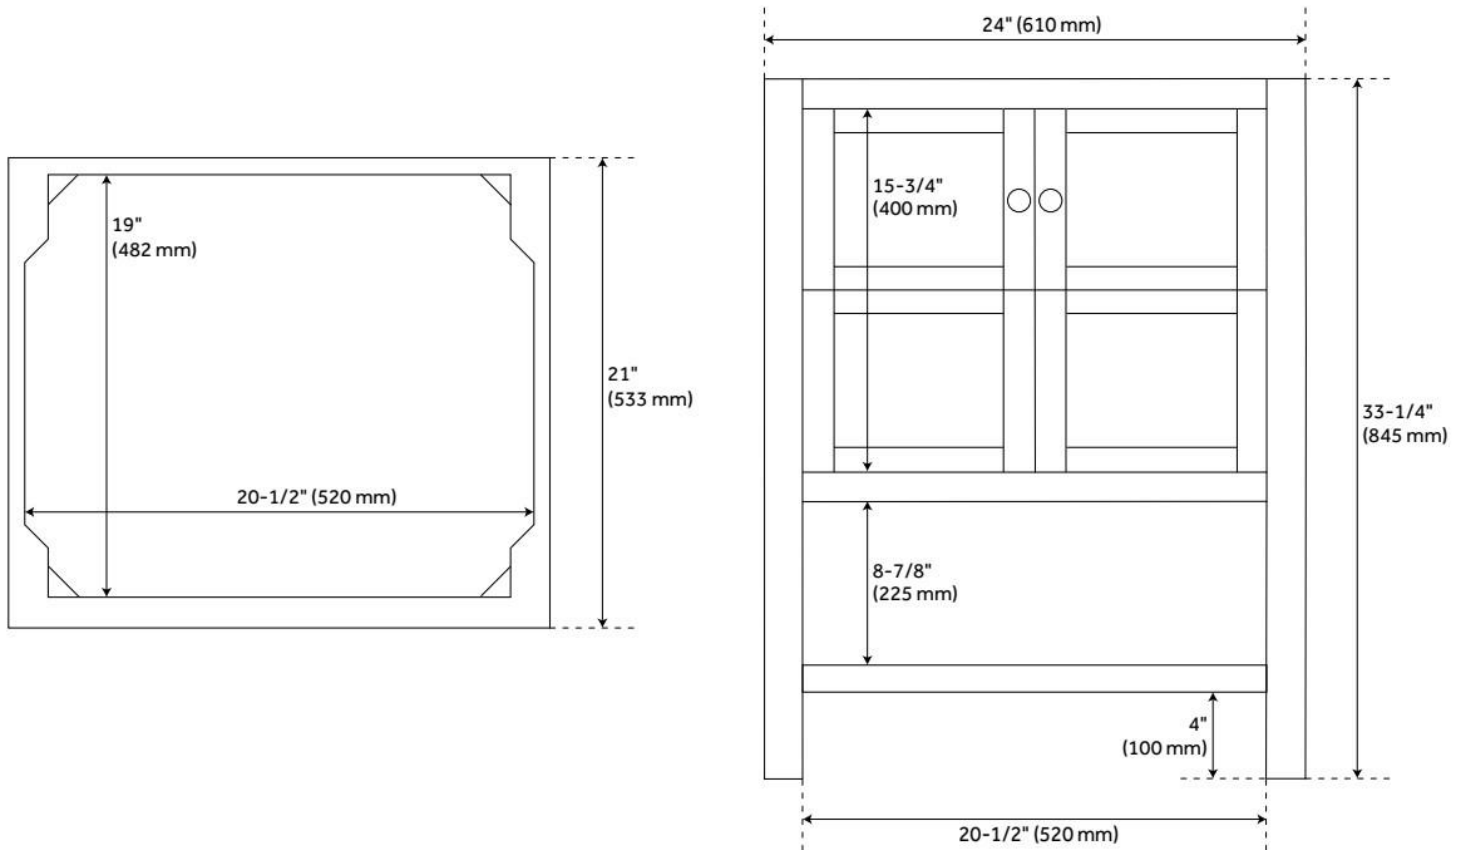

24" OLSEN CONSOLE VANITY RECTANGULAR UNDERMOUNT SINK - SOFT WHITE

SKU: 953249-RUMB

Code: SH477751, SH477752, SH477764, SH477753, SH477761, SH477757, SH477754, SH477758, SH477750, SH477762

FEATURES

Material: Wood

Product Finish: Soft White

Number of Doors: 2

Hardware Finish: Brushed Nickel

Built-In Adjusters: Yes

LISTED ID: 506894

ADDITIONAL FEATURES

- Includes a matching backsplash and a white porcelain sink.
- Granite is A-grade. Polished Carrara Marble is sourced from Italy.
- Each stone top is carved from a single piece of stone and will feature natural variations.
- See Installation Instructions for directions to attach the vanity top and sink.
- All dimensions are ($\pm 1/2"$).
- [Wood finish samples available.](#)

REVISED 7/30/2024

24" OLSEN CONSOLE VANITY RECTANGULAR UNDERMOUNT SINK - SOFT WHITE

SKU: 953249-RUMB

Code: SH477751, SH477752, SH477764, SH477753, SH477761, SH477757, SH477754, SH477758, SH477750, SH477762