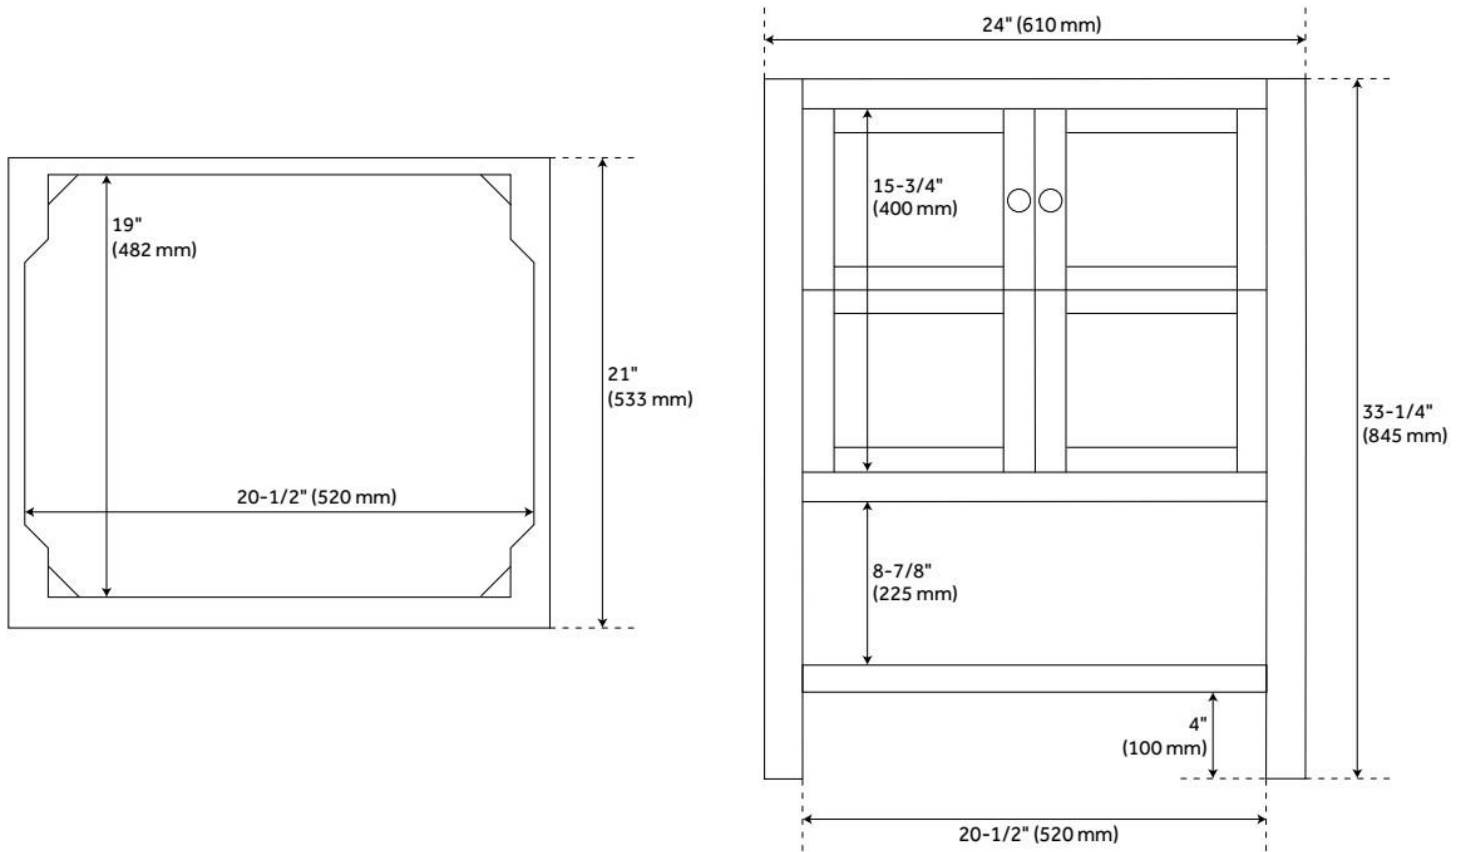

24" OLSEN CONSOLE VANITY RECTANGULAR UNDERMOUNT SINK - SOFT WHITE

SKU: 953249-RUMB

Code: SH477751, SH477752, SH477764, SH477753, SH477761, SH477757, SH477754, SH477758, SH477750, SH477762, SH559066

FEATURES

Material: Wood

Product Finish: Soft White

Number of Doors: 2

Hardware Finish: Brushed Nickel

Built-In Adjusters: Yes

LISTED ID: 506894

ADDITIONAL FEATURES

- Includes a matching backsplash and a white porcelain sink.
- Granite is A-grade. Polished Carrara Marble is sourced from Italy.
- Each stone top is carved from a single piece of stone and will feature natural variations.
- See Installation Instructions for directions to attach the vanity top and sink.
- All dimensions are ($\pm 1/2''$).
- [Wood finish samples available.](#)

REVISED 11/26/2024

24" OLSEN CONSOLE VANITY RECTANGULAR UNDERMOUNT SINK - SOFT WHITE

SKU: 953249-RUMB

Code: SH477751, SH477752, SH477764, SH477753, SH477761, SH477757, SH477754, SH477758, SH477750, SH477762, SH559066