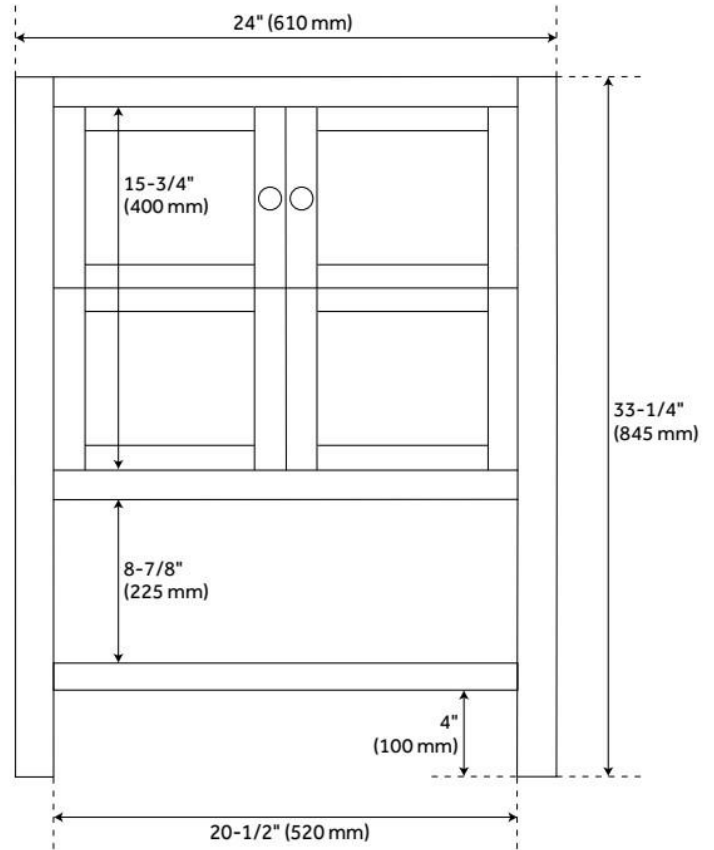

24" OLSEN CONSOLE VANITY FOR UNDERMOUNT SINK - SOFT WHITE

SKU: 953249-UM

Code: SH460382, SH460381, SH460383, SH460380, SH460386

REVISED 8/5/2024