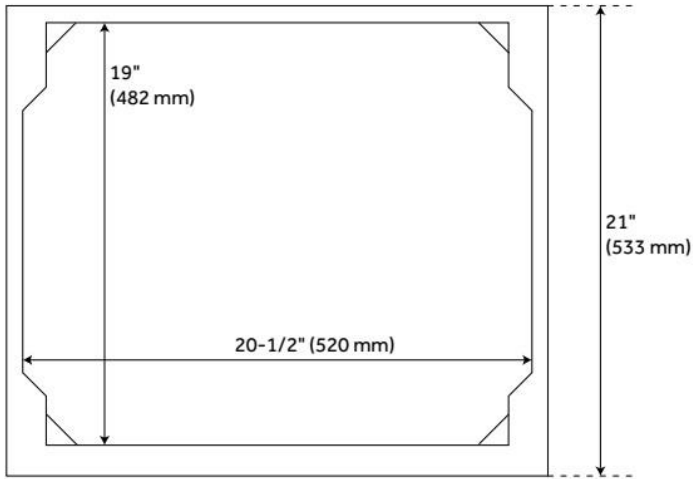

24" OLSEN CONSOLE VANITY FOR UNDERMOUNT SINK - SOFT WHITE

SKU: 953249-UM

Code: SH460382, SH460381, SH460383, SH460380, SH460386

REVISED 8/5/2024