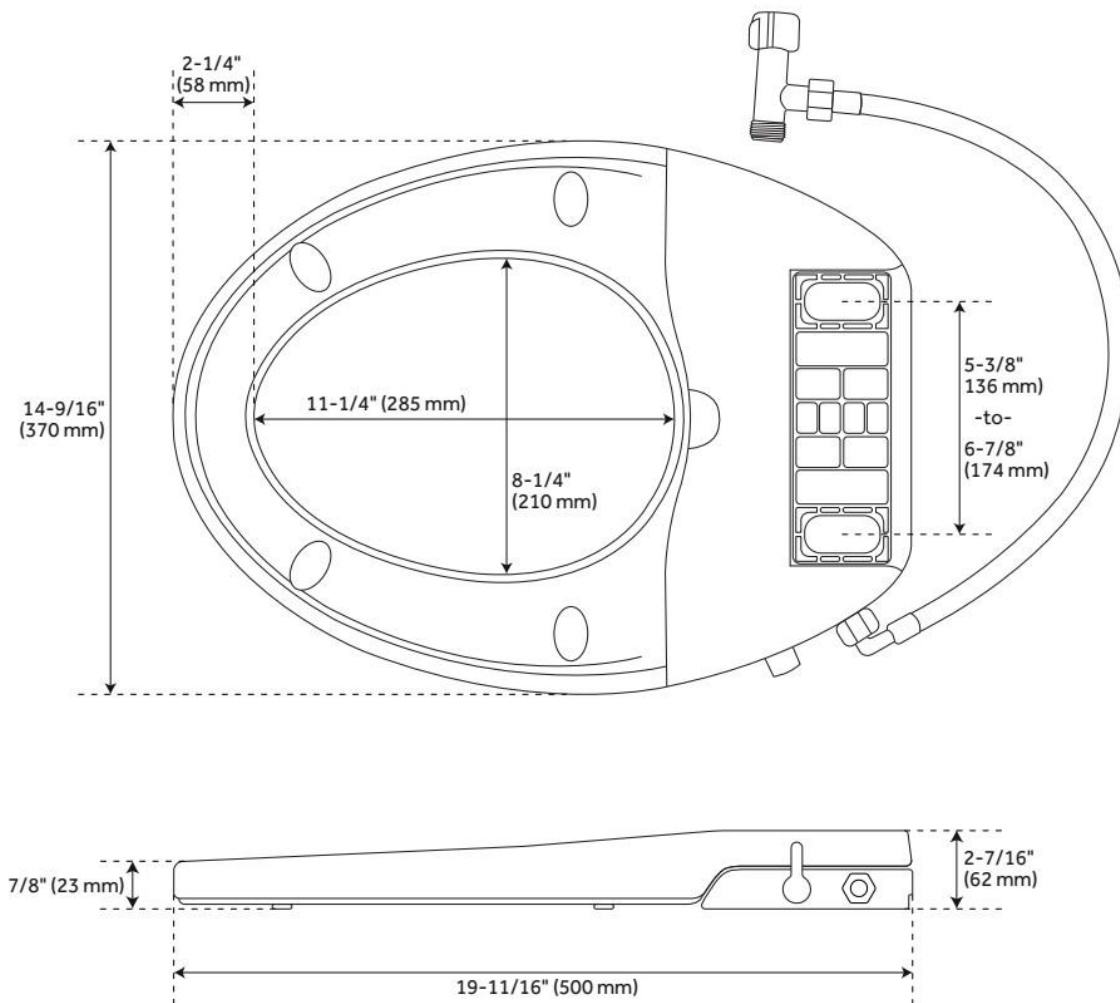

BROOKDALE ELONGATED BIDET SEAT - WHITE

SKU: 437000
Code: SHBDS300

REVISED 7/17/2024