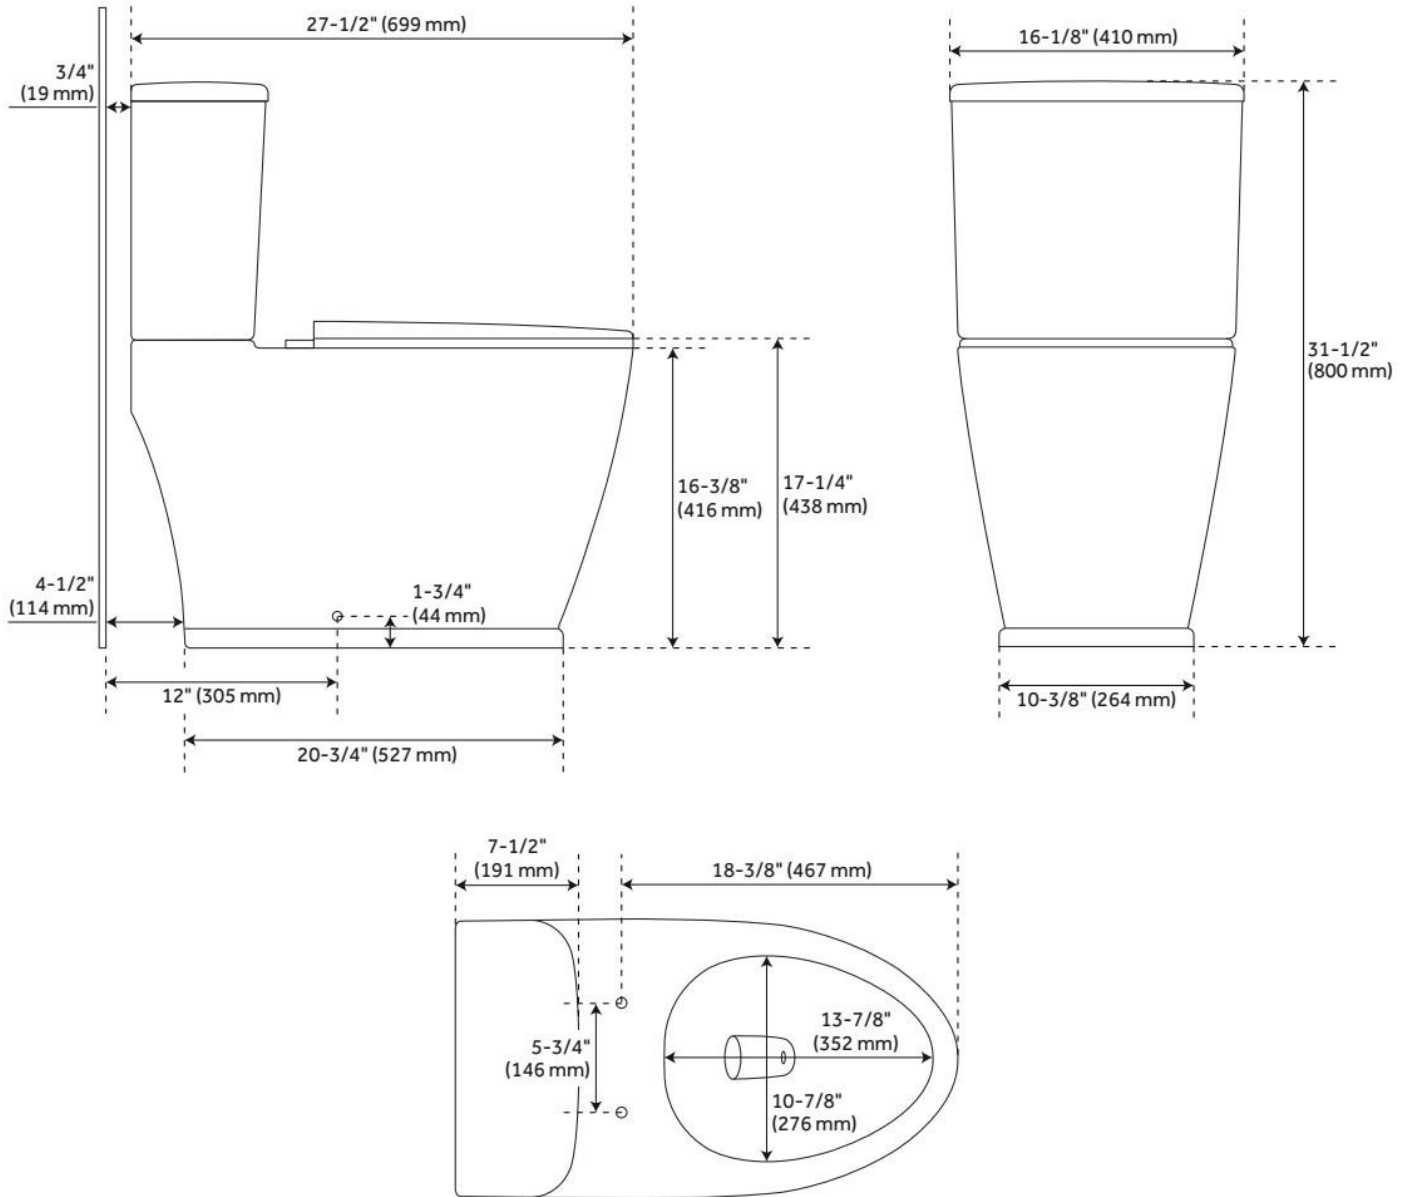

PENDLETON TWO-PIECE ELONGATED SKIRTED TOILET

SKU: 953252

Code: SHPT240S, SHPT200, SHBDS300

FEATURES

Material: Vitreous China
Product Finish: White
Toilet Style: 2-Piece
Flush Handle Location: Left
Bowl Height: 16-3/8"
Bowl Shape: Elongated
Rough-in: 12"
Gallons Per Flush: 1.28 GPF (4.8 LPF)
Flush Type: Gravity
Flush Valve Size: 3"
Trapway Diameter: 2"
Seat Included: Yes
Water Spot: 9" x 8"

Skirted bowl with concealed trapway. Toilet with a standard seat meets ADA requirements when installed according to ADA guidelines. Optional Bidet Seat: Side knob allows for adjustment water volume and cleaning type. Spray nozzle features multiple holes for a softer cleanse and water saving operation. Spray nozzle is self-cleaning, antibacterial, and removable for further cleaning. Bidet seat has a glossy finish with protective bumpers. Soft-closing seat and lid. Installs easily with quick-release system. Bidet Seat Lever Finish: Brushed Nickel.

REVISED 7/22/2024

PENDLETON TWO-PIECE ELONGATED SKIRTED TOILET

SKU: 953252

Code: SHPT240S, SHPT200, SHBDS300

REVISED 7/22/2024

BROOKDALE ELONGATED BIDET SEAT - WHITE

SKU: 437000
Code: SHBDS300

FEATURES

Material: Plastic
Product Finish: White
Bowl Shape: Elongated

IAPMO, ASME A112.4.2/CSA B45.16, Massachusetts Accepted, LISTED ID: SHBDS300WH

ADDITIONAL FEATURES

- Seat without lid dimensions: 13-5/8" L x 19" W (front to back) x 2-1/2" H.
- Side knob allows for adjustment of angle, water volume, and cleaning type.
- Spray nozzle features multiple holes for a softer cleanse and water saving operation.
- Spray nozzle is self-cleaning, antibacterial, and removable for further cleaning.
- Bidet seat has a glossy finish with protective bumpers and self-closing seat/lid.
- Installs easily with quick-release system.
- Fits most standard elongated bowl toilets with adjustable hinge for side-to-side adjustment of 5-3/8" to 6-1/2" centers.
- Designed for one- and two-piece toilets.
- Toilet not included.