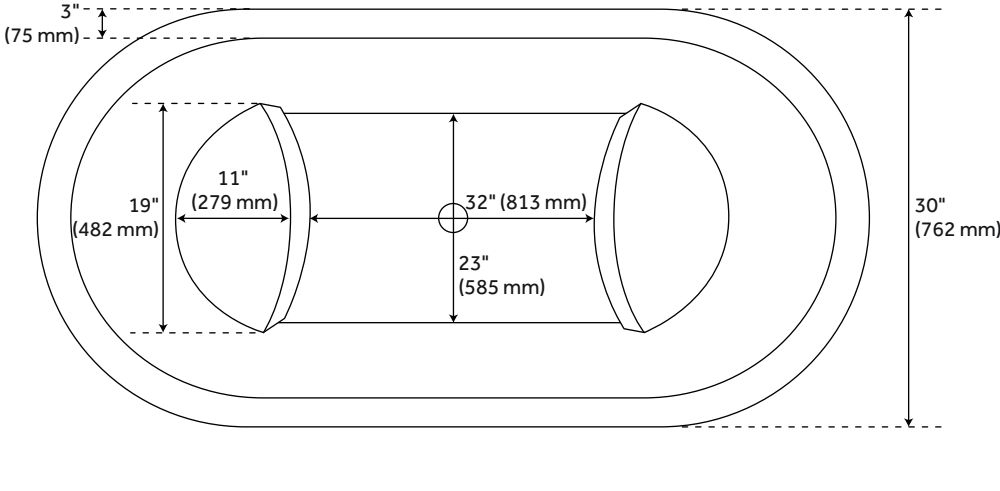

## FEATURES

Design: Modern  
Product Finish: Antique Copper Patina  
Length: 60"  
Width: 30"  
Height: 34"  
Water Depth To Overflow: 24-3/8"  
Exterior Treatment: Hammered  
Interior Treatment: Hammered  
Metal Gauge/Thickness: 14 Gauge  
Drain Included: Optional  
Faucet Included: No  
Shape: Oval  
Tub Overflow: Yes  
Tub Material: Copper  
Tub Interior Length: 28-1/2"  
Tub Interior Width: 23-1/2"  
Tap Deck: No  
Faucet Drillings: No Drillings  
Tub Weight Uncrated (lbs): 310  
Tub Weight Crated (lbs): 260  
Recommended Accessory: 7894580

# 60" RAKSHA DOUBLE-WALL HAMMERED COPPER SOAKING TUB

SKU: 953284

Code: SH484137, SH484212, SH484213, SH484214, SH484215, SH484216, SH484217, SH484218, SH484219, SH484220

# 60" RAKSHA DOUBLE-WALL HAMMERED COPPER SOAKING TUB

All dimensions and specifications are nominal and may vary. Use actual products for accuracy in critical situations.