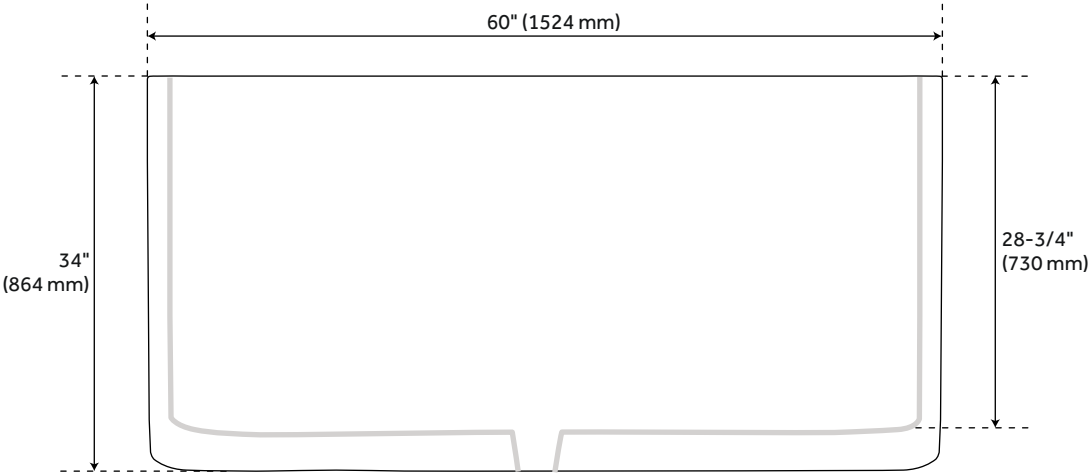

## FEATURES

Design: Modern  
Product Finish: Antique Copper Patina  
Length: 60"  
Width: 30"  
Height: 34"  
Water Depth To Overflow: 24-3/8"  
Exterior Treatment: Hammered  
Interior Treatment: Hammered  
Metal Gauge/Thickness: 14 Gauge  
Drain Included: Optional  
Faucet Included: No  
Shape: Oval  
Tub Overflow: Yes  
Tub Material: Copper  
Tub Interior Length: 28-1/2"  
Tub Interior Width: 23-1/2"  
Tap Deck: No  
Faucet Drillings: No Drillings  
Tub Weight Uncrated (lbs): 310  
Tub Weight Crated (lbs): 260  
Recommended Accessory: 7894580

# 60" RAKSHA DOUBLE-WALL HAMMERED COPPER SOAKING TUB

SKU: 953284

Code: SH484137, SH484212, SH484213, SH484214, SH484215, SH484216, SH484217, SH484218, SH484219, SH484220

# 60" RAKSHA DOUBLE-WALL HAMMERED COPPER SOAKING TUB

All dimensions and specifications are nominal and may vary. Use actual products for accuracy in critical situations.