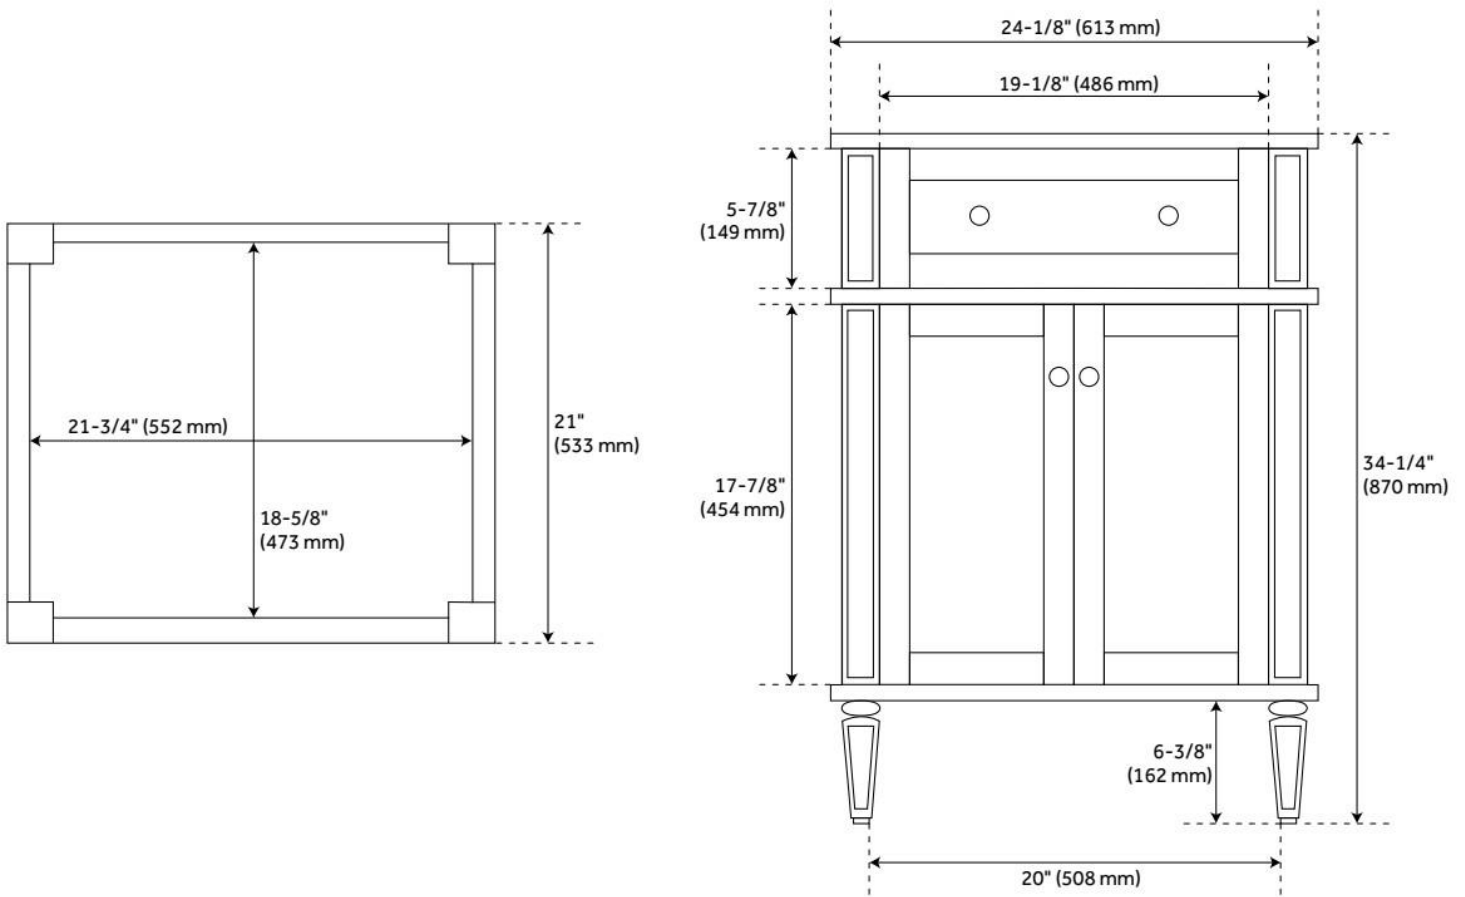

24" ELMDALE VANITY WITH RECTANGULAR UNDERMOUNT SINK - CHARCOAL BLACK

SKU: 953349-24-RUMB

Code: SH483573, SH483574, SH483575, SH483576, SH483577, SH483578, SH483579, SH483580, SH483581, SH483583

FEATURES

Material: Mahogany
Product Finish: Charcoal Black
Number of Doors: 2
Number of Drawers: 1
Soft-Close Hinges: Yes
Soft-Close Slides: Yes
Dovetail Drawers: Yes
Adjustable Shelves: Yes
Hardware Finish: Black
Built-In Adjusters: Yes

LISTED ID: 506894

ADDITIONAL FEATURES

- Includes a matching backsplash and a white porcelain sink.
- Granite is A-grade. Polished Carrara Marble is sourced from Italy.
- Each stone top is carved from a single piece of stone and will feature natural variations.
- See Installation Instructions for directions to attach the vanity top and sink.
- All dimensions are ($\pm 1/2"$).
- [Wood finish samples available.](#)

REVISED 8/12/2024

24" ELMDALE VANITY WITH RECTANGULAR UNDERMOUNT SINK - CHARCOAL BLACK

SKU: 953349-24-RUMB

Code: SH483573, SH483574, SH483575, SH483576, SH483577, SH483578, SH483579, SH483580, SH483581, SH483583