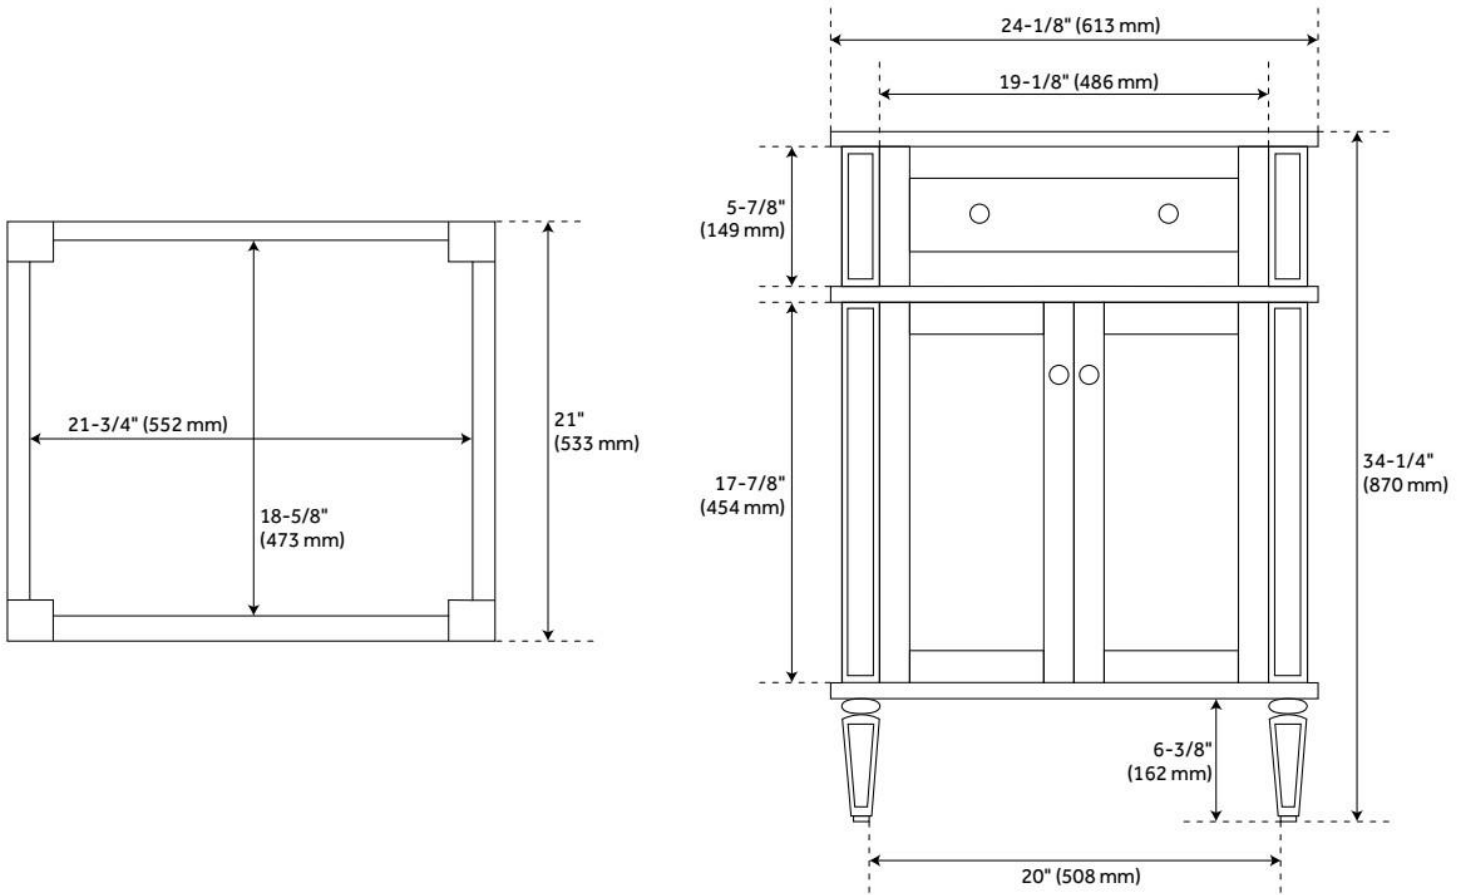

24" ELMDALE VANITY WITH RECTANGULAR UNDERMOUNT SINK - CHARCOAL BLACK

SKU: 953349-24-RUMB

Code: SH483573, SH483574, SH483575, SH483576, SH483577, SH483578, SH483579, SH483580, SH483581, SH483583, SH559064

REVISED 11/26/2024