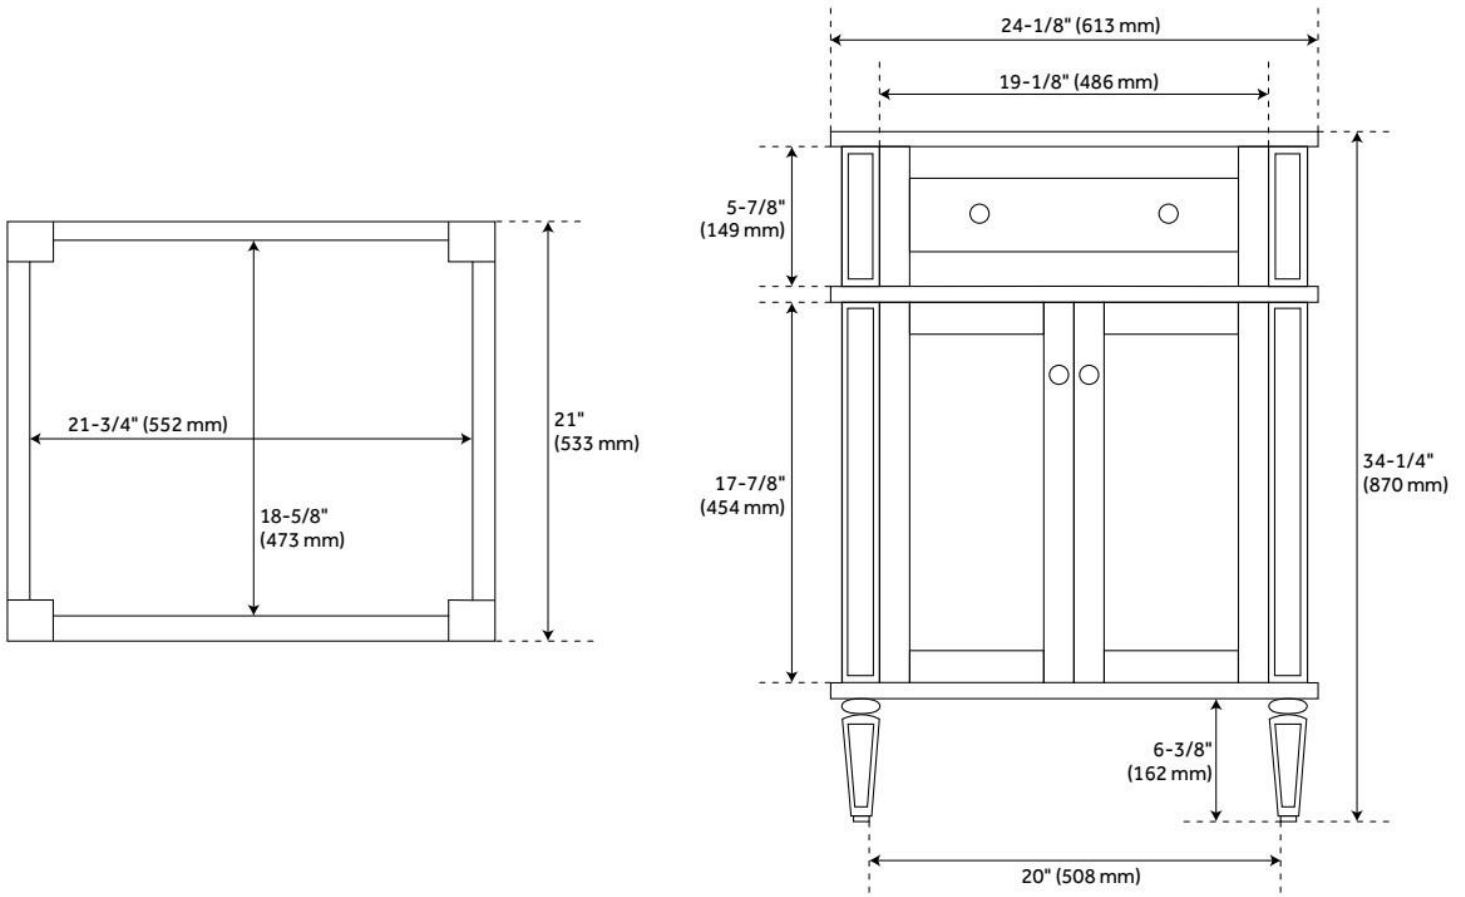

24" ELMDALE VANITY WITH UNDERMOUNT SINK - CHARCOAL BLACK

SKU: 953349-24-UM

Code: SH483547, SH483569, SH483570, SH483571, SH483572

REVISED 8/6/2024