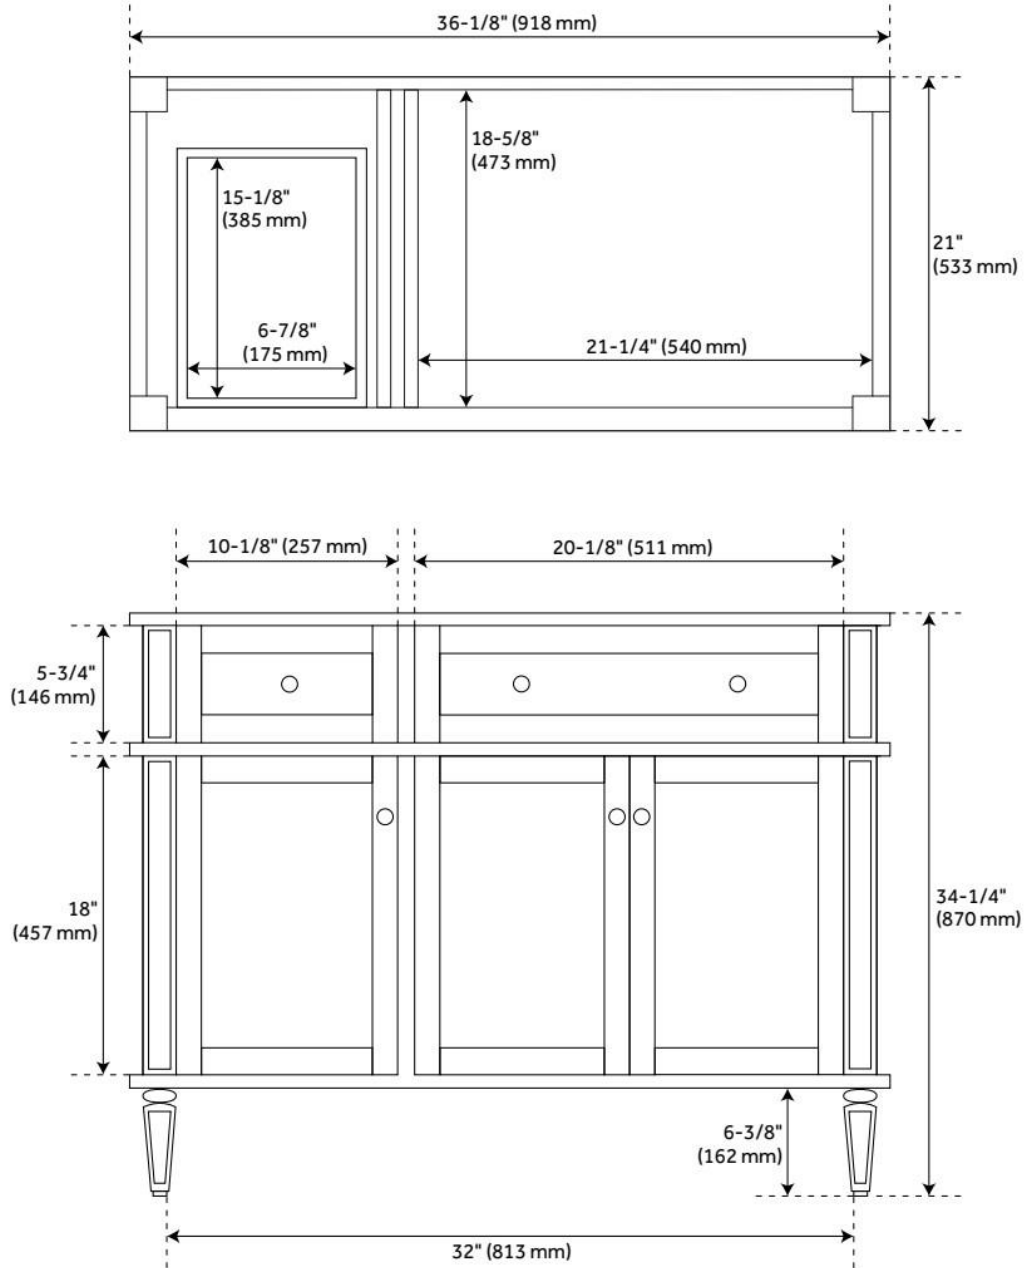

36" ELMDALE VANITY FOR RIGHT OFFSET RECT UNDMNT SINK - CHARCOAL BLACK

SKU: 953349-36-RUMB

Code: SH483589, SH483590

FEATURES

Material: Mahogany
Product Finish: Charcoal Black
Number of Doors: 3
Number of Drawers: 3
Soft-Close Hinges: Yes
Soft-Close Slides: Yes
Dovetail Drawers: Yes
Adjustable Shelves: Yes
Hardware Finish: Black
Built-In Adjusters: Yes

ASME A112.19.2/CSA B45.1, Massachusetts Accepted, LISTED ID: 506894

ADDITIONAL FEATURES

- Includes a matching backsplash and a white porcelain sink.
- Granite is A-grade. Polished Carrara Marble is sourced from Italy.
- Each stone top is carved from a single piece of stone and will feature natural variations.
- See Installation Instructions for directions to attach the vanity top and sink.
- All dimensions are ($\pm 1/2"$).
- [Wood finish samples available.](#)

REVISED 8/6/2024

36" ELMDALE VANITY FOR RIGHT OFFSET RECT UNDMNT SINK - CHARCOAL BLACK

SKU: 953349-36-RUMB

Code: SH483589, SH483590

REVISED 8/6/2024