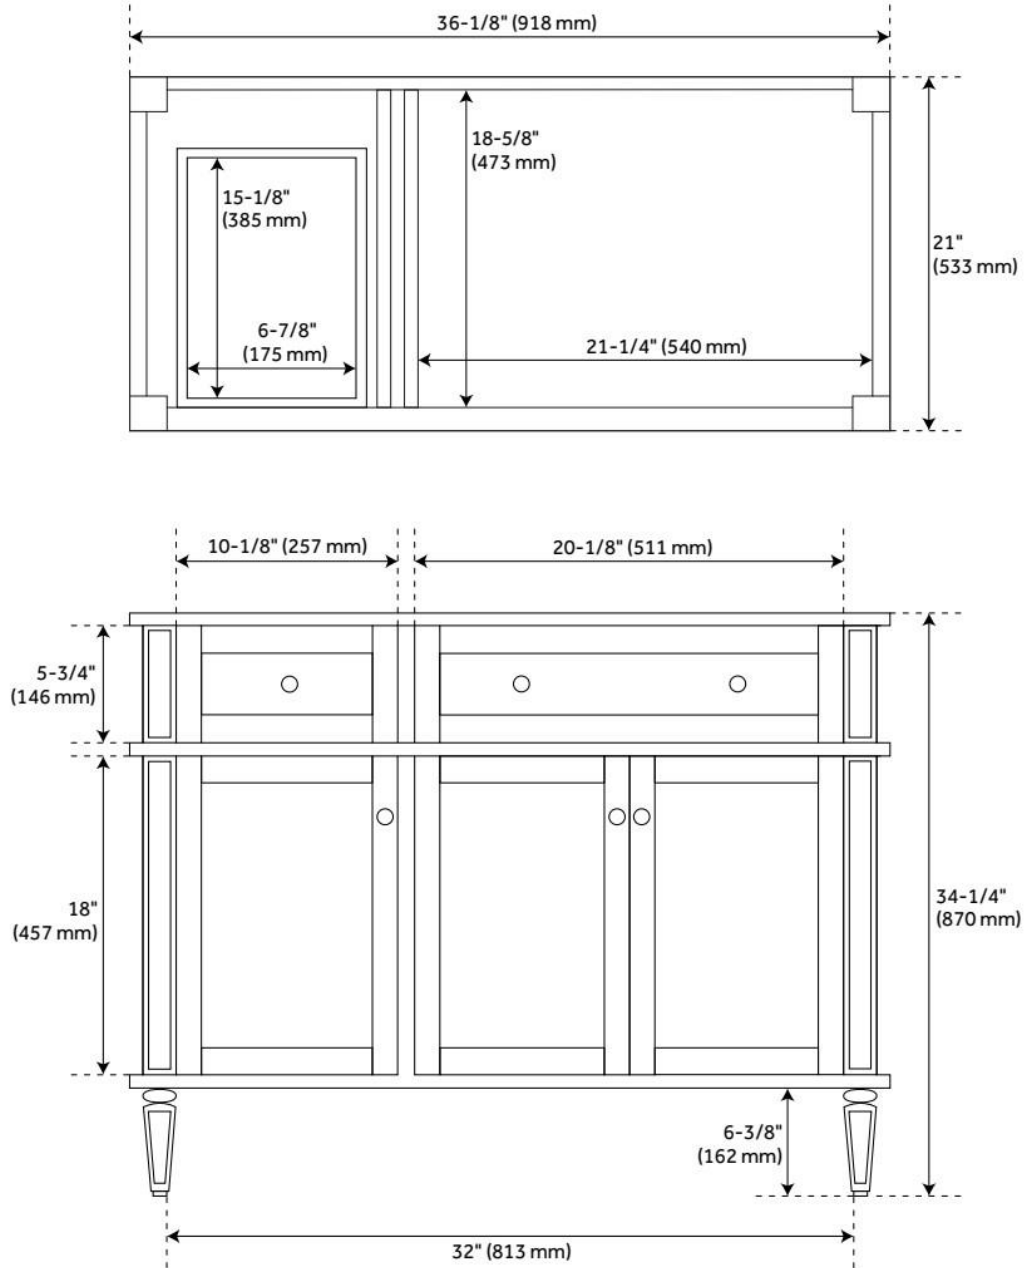

36" ELMDALE VANITY FOR RIGHT OFFSET RECT UNDMNT SINK - CHARCOAL BLACK

SKU: 953349-36-RUMB

Code: SH483589, SH483590, SH559019

REVISED 11/18/2024