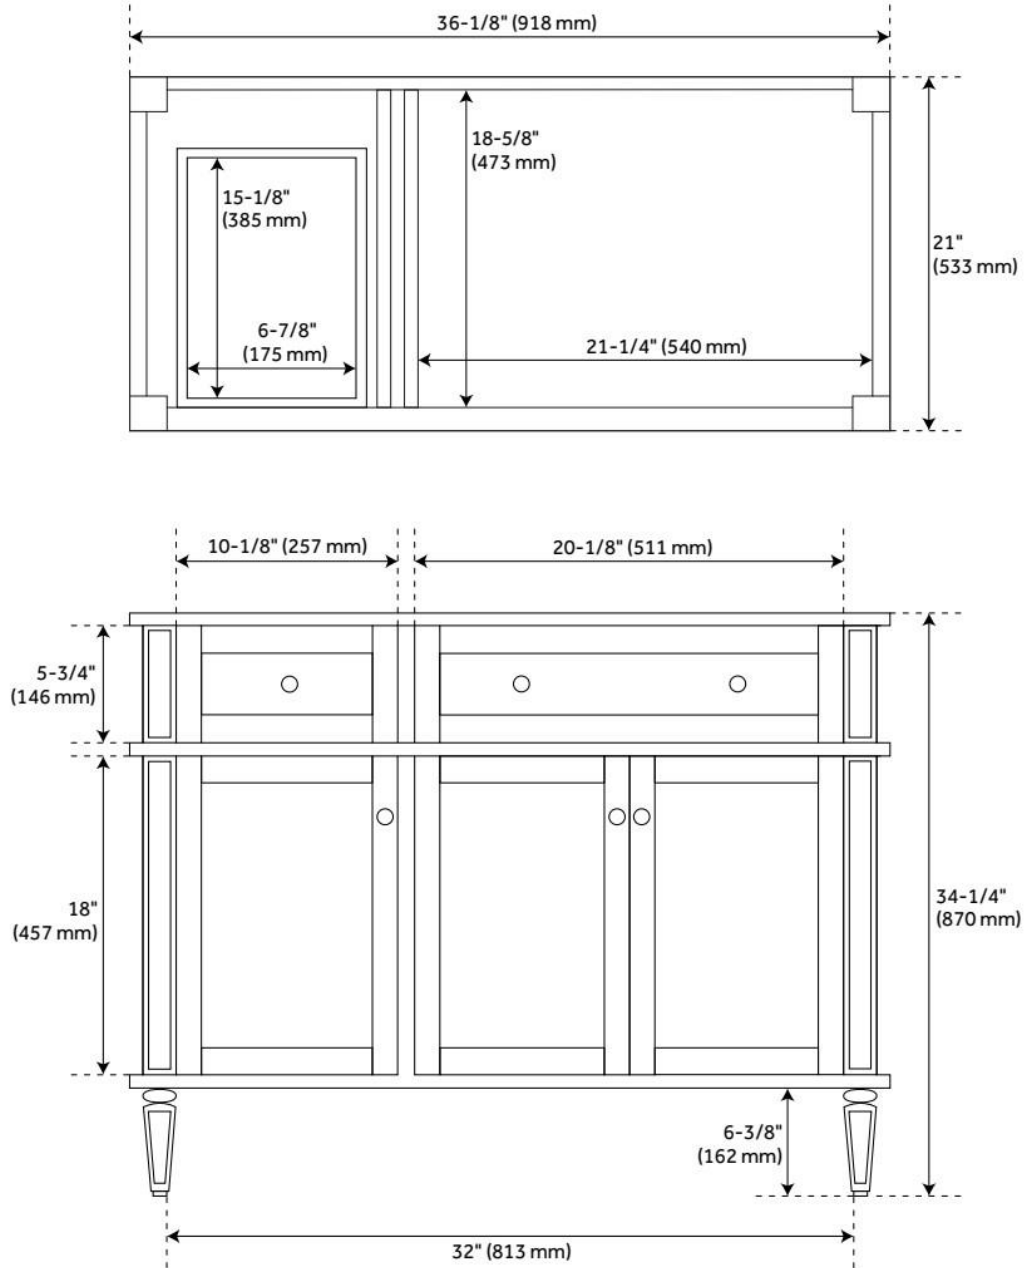

36" ELMDALE VANITY FOR RIGHT OFFSET RECT UNDMNT SINK - CHARCOAL BLACK

SKU: 953349-36-RUMB

Code: SH483589, SH483590, SH559019, SH559094

FEATURES

Material: Mahogany
Product Finish: Charcoal Black
Number of Doors: 3
Number of Drawers: 3
Soft-Close Hinges: Yes
Soft-Close Slides: Yes
Dovetail Drawers: Yes
Adjustable Shelves: Yes
Hardware Finish: Black
Built-In Adjusters: Yes

ASME A112.19.2/CSA B45.1, Massachusetts Accepted, LISTED ID: 506894, N/A

ADDITIONAL FEATURES

- Includes a matching backsplash and a white porcelain sink.
- Granite is A-grade. Polished Carrara Marble is sourced from Italy.
- Each stone top is carved from a single piece of stone and will feature natural variations.
- See Installation Instructions for directions to attach the vanity top and sink.
- All dimensions are ($\pm 1/2"$).
- [Wood finish samples available.](#)

REVISED 11/27/2024

36" ELMDALE VANITY FOR RIGHT OFFSET RECT UNDMNT SINK - CHARCOAL BLACK

SKU: 953349-36-RUMB

Code: SH483589, SH483590, SH559019, SH559094

REVISED 11/27/2024