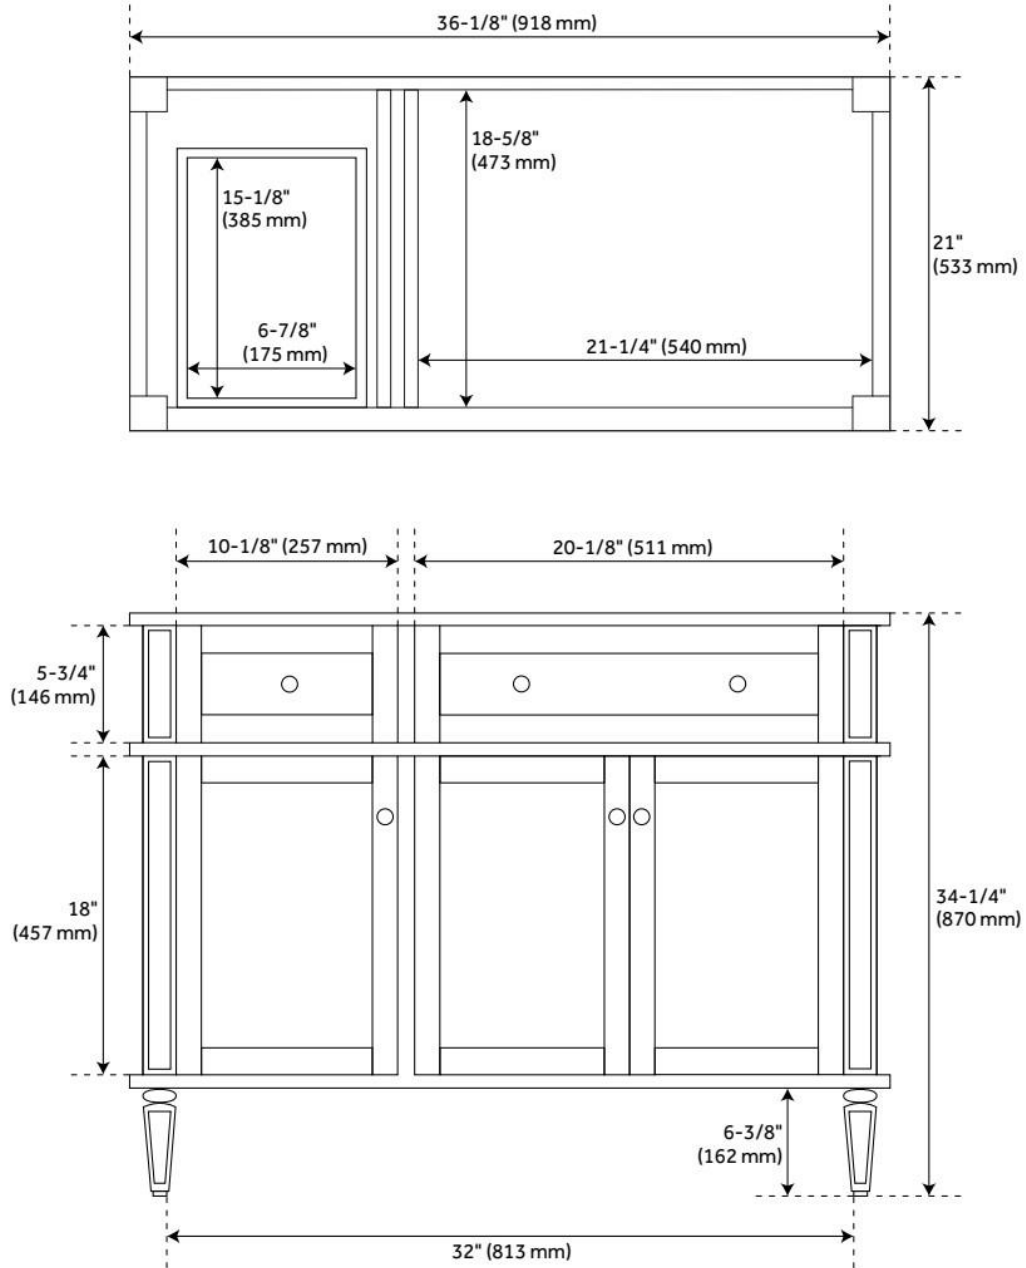

36" ELMDALE VANITY WITH UNDERMOUNT SINK - CHARCOAL BLACK

SKU: 953349-36-UM

Code: SH483585, SH483586, SH483587, SH483588

FEATURES

Material: Mahogany
Product Finish: Charcoal Black
Number of Doors: 3
Number of Drawers: 3
Soft-Close Hinges: Yes
Soft-Close Slides: Yes
Dovetail Drawers: Yes
Adjustable Shelves: Yes
Hardware Finish: Black
Built-In Adjusters: Yes

ASME A112.19.2/CSA B45.1, Massachusetts Accepted, LISTED ID: 506895

ADDITIONAL FEATURES

- Includes a matching backsplash and a white porcelain sink.
- Granite is A-grade. Polished Carrara Marble is sourced from Italy.
- Each stone top is carved from a single piece of stone and will feature natural variations.
- See Installation Instructions for directions to attach the vanity top and sink.
- All dimensions are ($\pm 1/2$ ").
- [Wood finish samples available.](#)

REVISED 7/31/2024

36" ELMDALE VANITY WITH UNDERMOUNT SINK - CHARCOAL BLACK

SKU: 953349-36-UM

Code: SH483585, SH483586, SH483587, SH483588

REVISED 7/31/2024