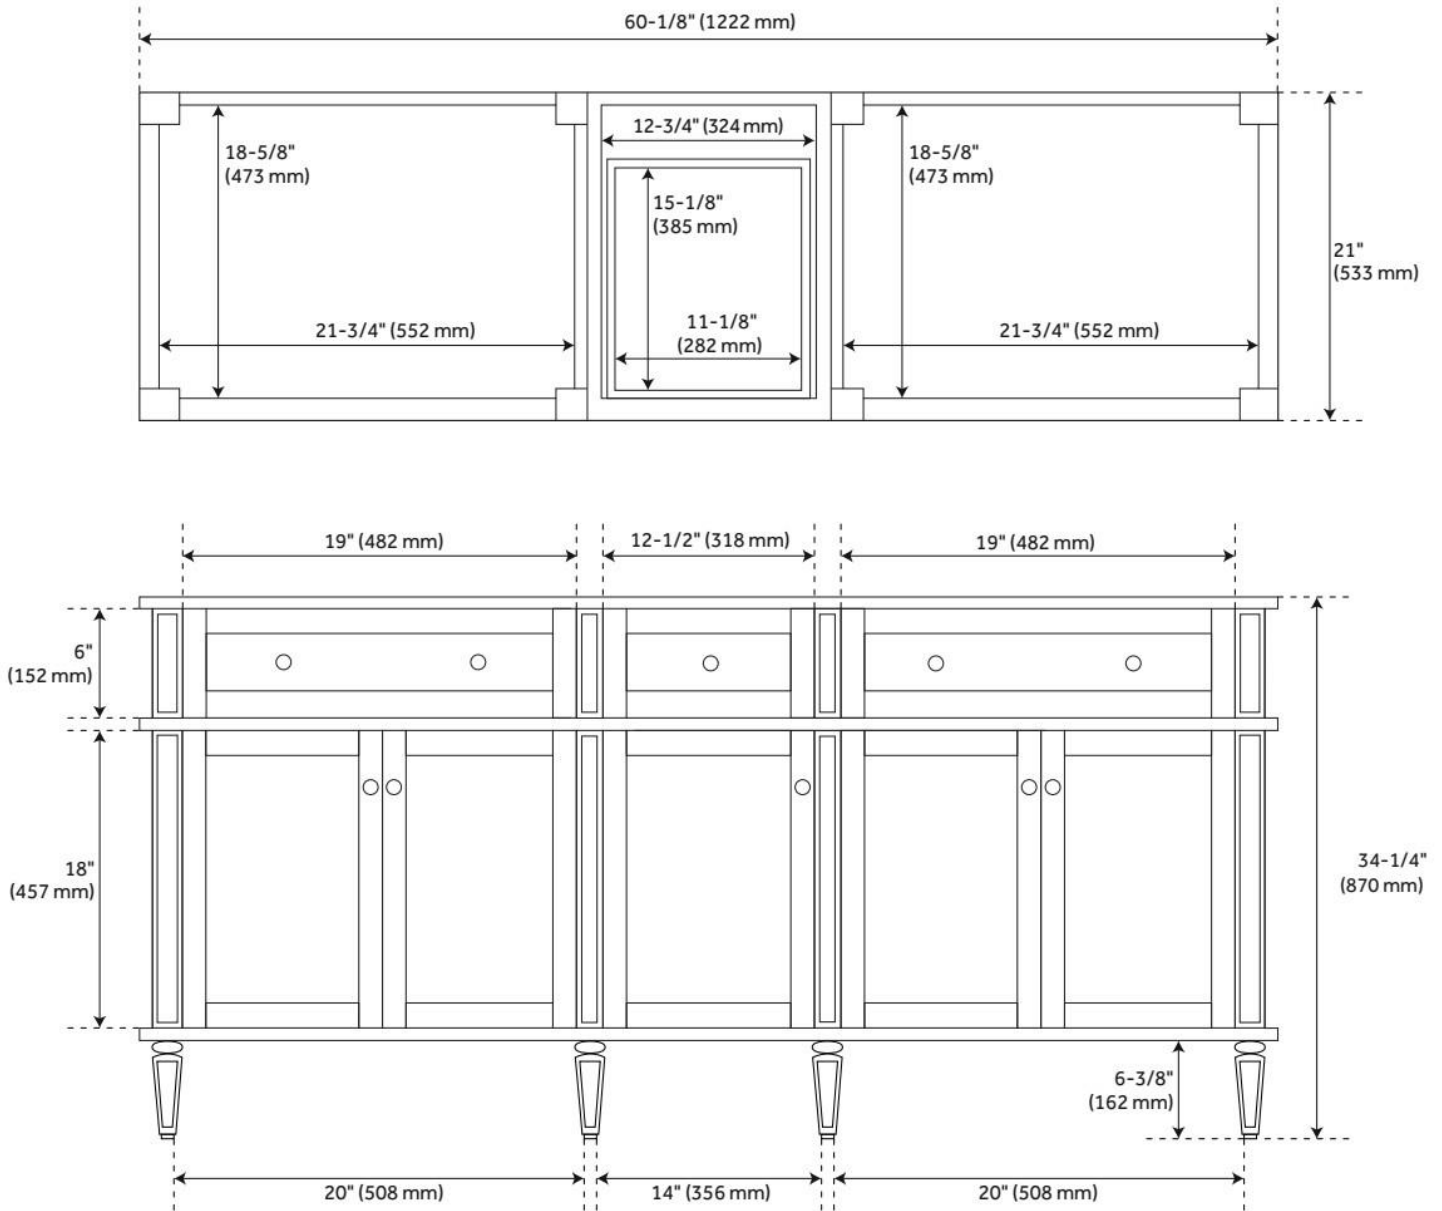

60" ELMDALE DOUBLE VANITY WITH RECTANGULAR UNDERMOUNT SINKS - CHARCOAL BLACK

SKU: 953349-60-RUMB

Code: SH483596, SH483597, SH483598, SH483599, SH483600, SH483601, SH483602, SH483603, SH483604, SH483605, SH483606, SH559127

REVISED 11/27/2024