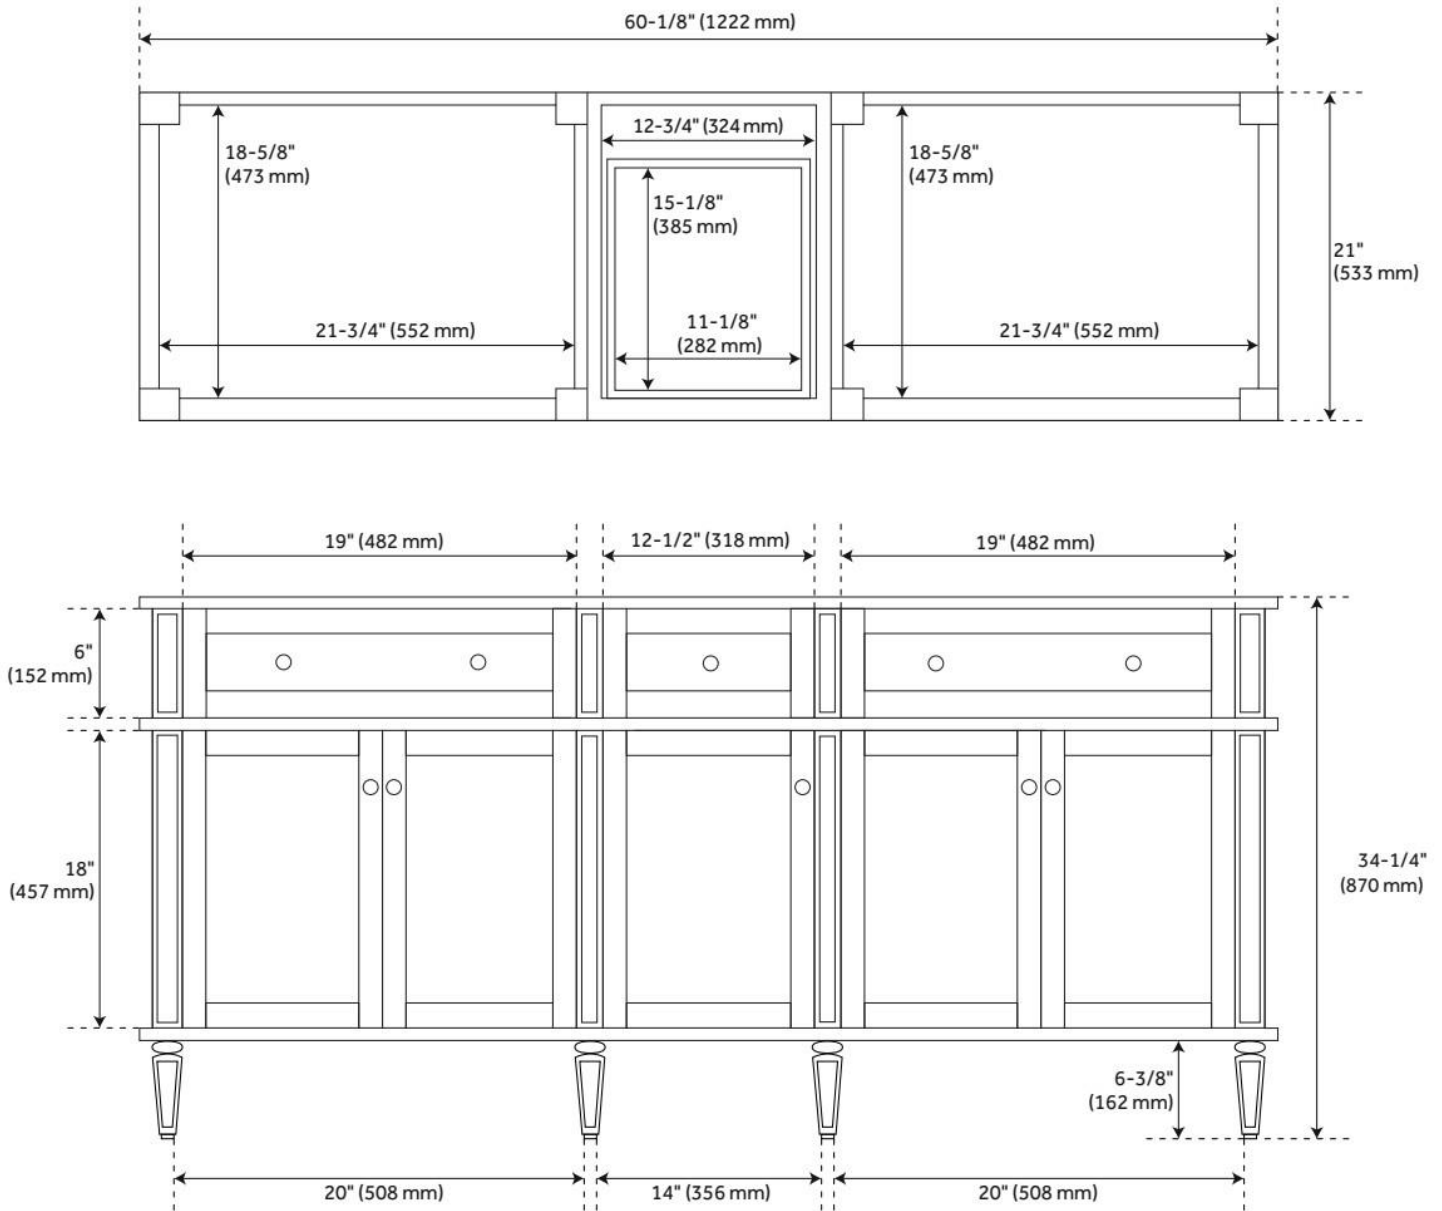

60" ELMDALE DOUBLE VANITY WITH UNDERMOUNT SINKS - CHARCOAL BLACK

SKU: 953349-60-UM

Code: SH483591, SH483592, SH483593, SH483594, SH483595

FEATURES

Material: Mahogany
Product Finish: Charcoal Black
Number of Doors: 5
Number of Drawers: 4
Soft-Close Hinges: Yes
Soft-Close Slides: Yes
Dovetail Drawers: Yes
Adjustable Shelves: Yes
Hardware Finish: Black
Built-In Adjusters: Yes

LISTED ID: 506895

ADDITIONAL FEATURES

- Each stone top is carved from a single piece of stone and will feature natural variations.
- See Installation Instructions for directions to attach the vanity top and sink.
- All dimensions are ($\pm 1/2''$).
- [Wood finish samples available.](#)

REVISED 7/31/2024

60" ELMDALE DOUBLE VANITY WITH UNDERMOUNT SINKS - CHARCOAL BLACK

SKU: 953349-60-UM

Code: SH483591, SH483592, SH483593, SH483594, SH483595

REVISED 7/31/2024