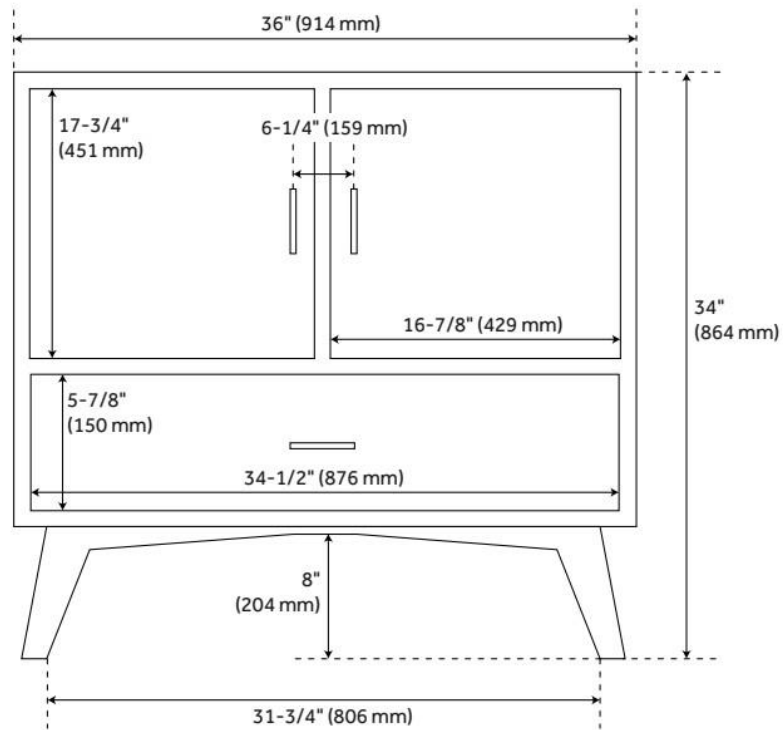

## FEATURES

Material: Teak  
Product Finish: Teak  
Number of Doors: 2  
Number of Drawers: 1  
Dovetail Drawers: Yes  
Hardware Finish: Brass  
Built-In Adjusters: Yes

ASME A112.19.2/CSA B45.1, Massachusetts Accepted, LISTED ID: 506897

## ADDITIONAL FEATURES

- Includes a matching backsplash and a white porcelain sink.
- Granite is A-grade. Polished Carrara Marble is sourced from Italy.
- Each stone top is carved from a single piece of stone and will feature natural variations.
- Hardware Centers: 6-1/4"
- See Installation Instructions for directions to attach the vanity top and sink.
- All dimensions are ( $\pm 1/2$ ").
- [Wood finish samples available.](#)

# 36" NOVAK TEAK VANITY WITH RECTANGULAR UNDERMOUNT SINK - TEAK

SKU: 953363-36-RUMB

Code: SH478894, SH478896, SH478891, SH478892, SH478900, SH478893, SH478897, SH478895, SH478890, SH478899

REVISED 8/6/2024