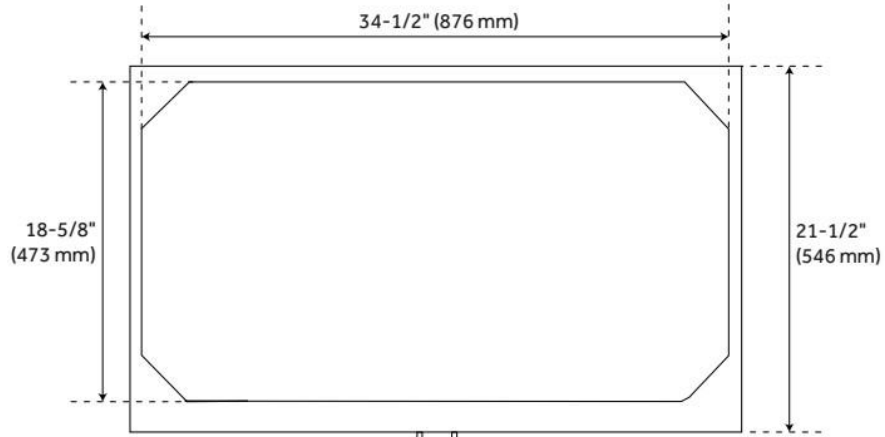

36" NOVAK TEAK VANITY WITH RECTANGULAR UNDERMOUNT SINK - TEAK

SKU: 953363-36-RUMB

Code: SH478894, SH478896, SH478891, SH478892, SH478900, SH478893, SH478897, SH478895, SH478890, SH478899

REVISED 8/6/2024