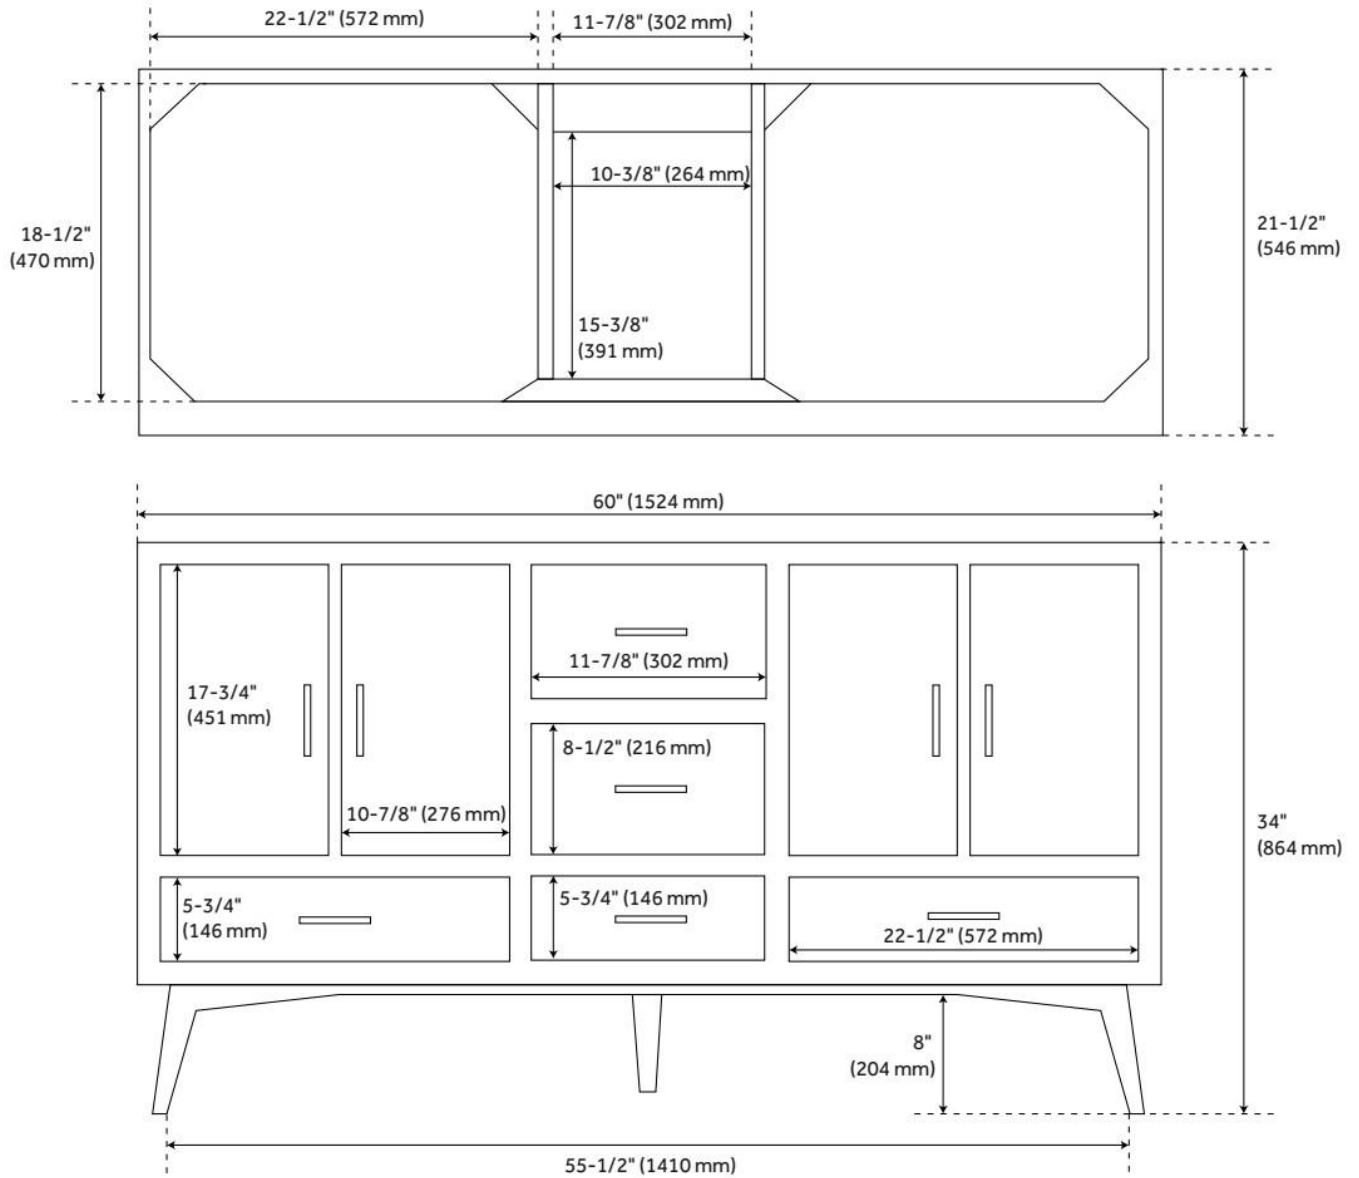

60" NOVAK DOUBLE TEAK VANITY WITH RECTANGULAR UNDERMOUNT SINKS - TEAK

SKU: 953363-60-RUMB

Code: SH480913, SH480912, SH480911, SH480910, SH478982, SH478979, SH478981, SH478977, SH478978, SH478976, SH478980

FEATURES

Material: Teak
Product Finish: Teak
Number of Doors: 4
Number of Drawers: 5
Dovetail Drawers: Yes
Hardware Finish: Brass
Built-In Adjusters: Yes

LISTED ID: 506894

ADDITIONAL FEATURES

- Includes a matching backsplash and a pair of white porcelain sinks.
- Granite is A-grade. Polished Carrara Marble is sourced from Italy.
- Each stone top is carved from a single piece of stone and will feature natural variations.
- Hardware Centers: 6-1/4"
- All dimensions are ($\pm 1/2"$).
- [Wood finish samples available.](#)

REVISED 8/6/2024

60" NOVAK DOUBLE TEAK VANITY WITH RECTANGULAR UNDERMOUNT SINKS - TEAK

SKU: 953363-60-RUMB

Code: SH480913, SH480912, SH480911, SH480910, SH478982, SH478979, SH478981, SH478977, SH478978, SH478976, SH478980