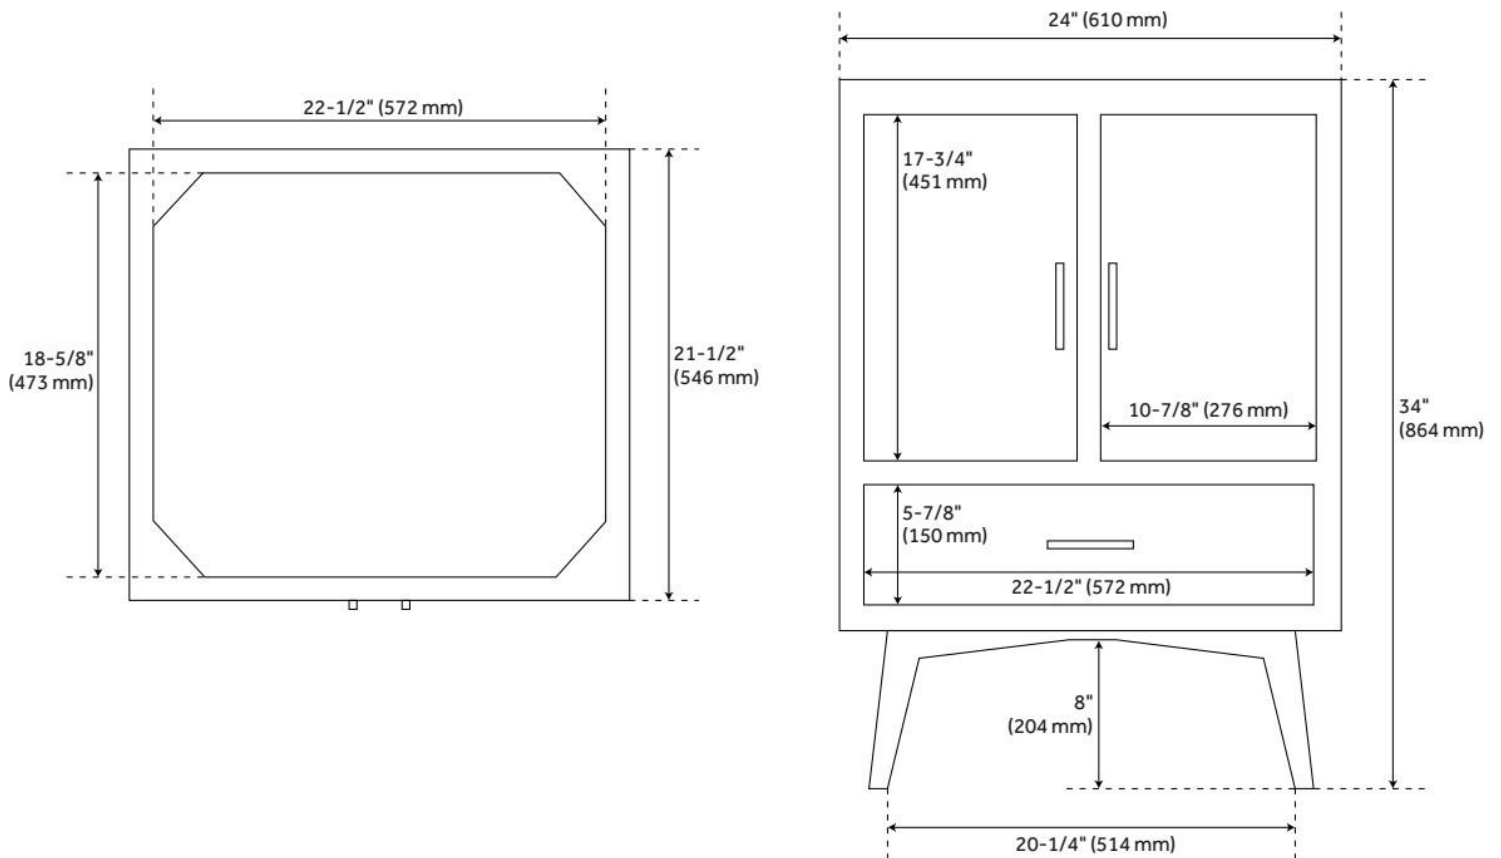

24" NOVAK VANITY

SKU: 953364-24

Code: SH478403, SH484989, SH478815, SH478817, SH478813, SH478482, SH478483, SH478481, SH478816, SH478814, SH478806, SH478804, SH478803, SH478805, SH485130, SH485131, SH485133, SH485129, SH485134, SH485128, SH485127, SH485132, SH485126, SH485124, SH484988, SH485125

REVISED 12/9/2024