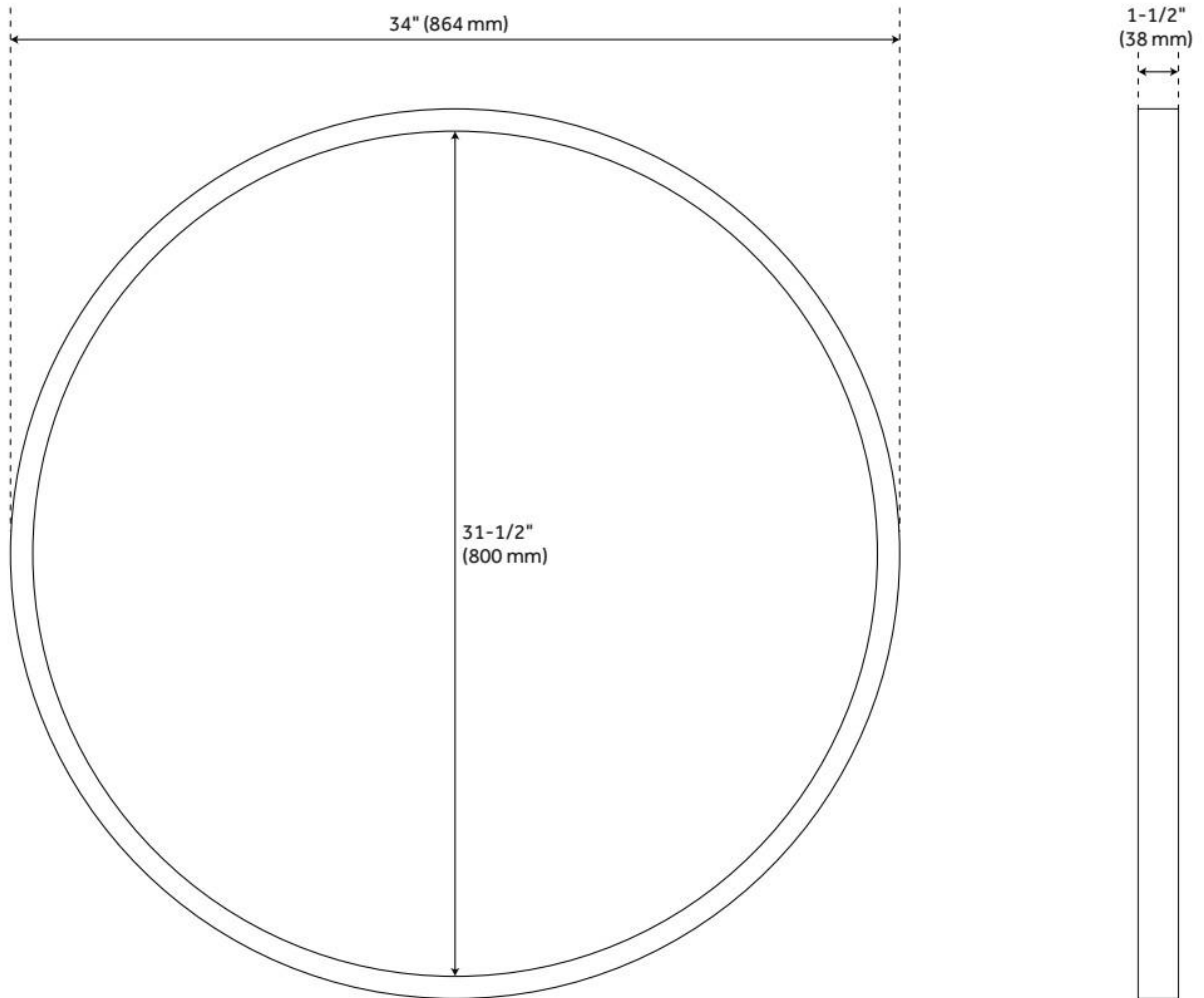

NOVAK ROUND TEAK VANITY MIRROR - TEAK

SKU: 953365

Code: SH478476, SH478478

REVISED 8/23/2024