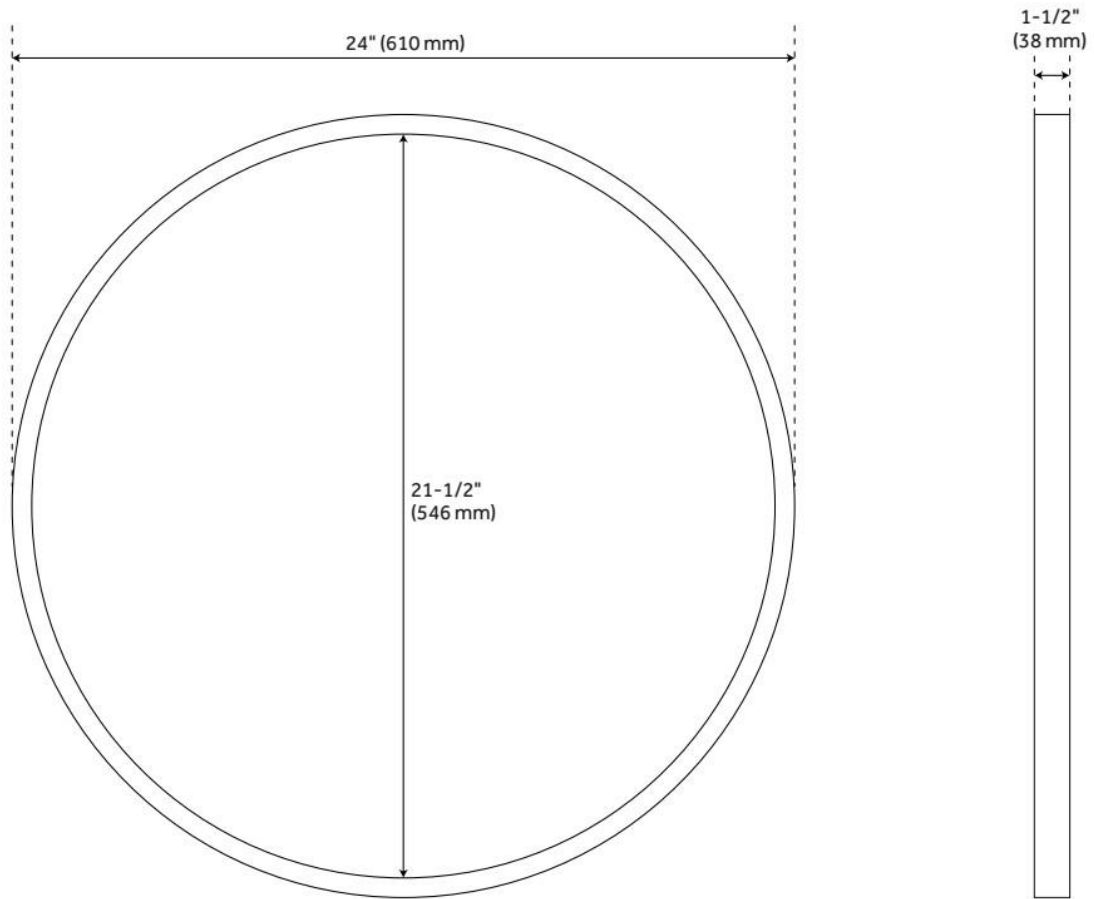

NOVAK ROUND TEAK VANITY MIRROR - TEAK

SKU: 953365

Code: SH478476, SH478478

REVISED 8/23/2024