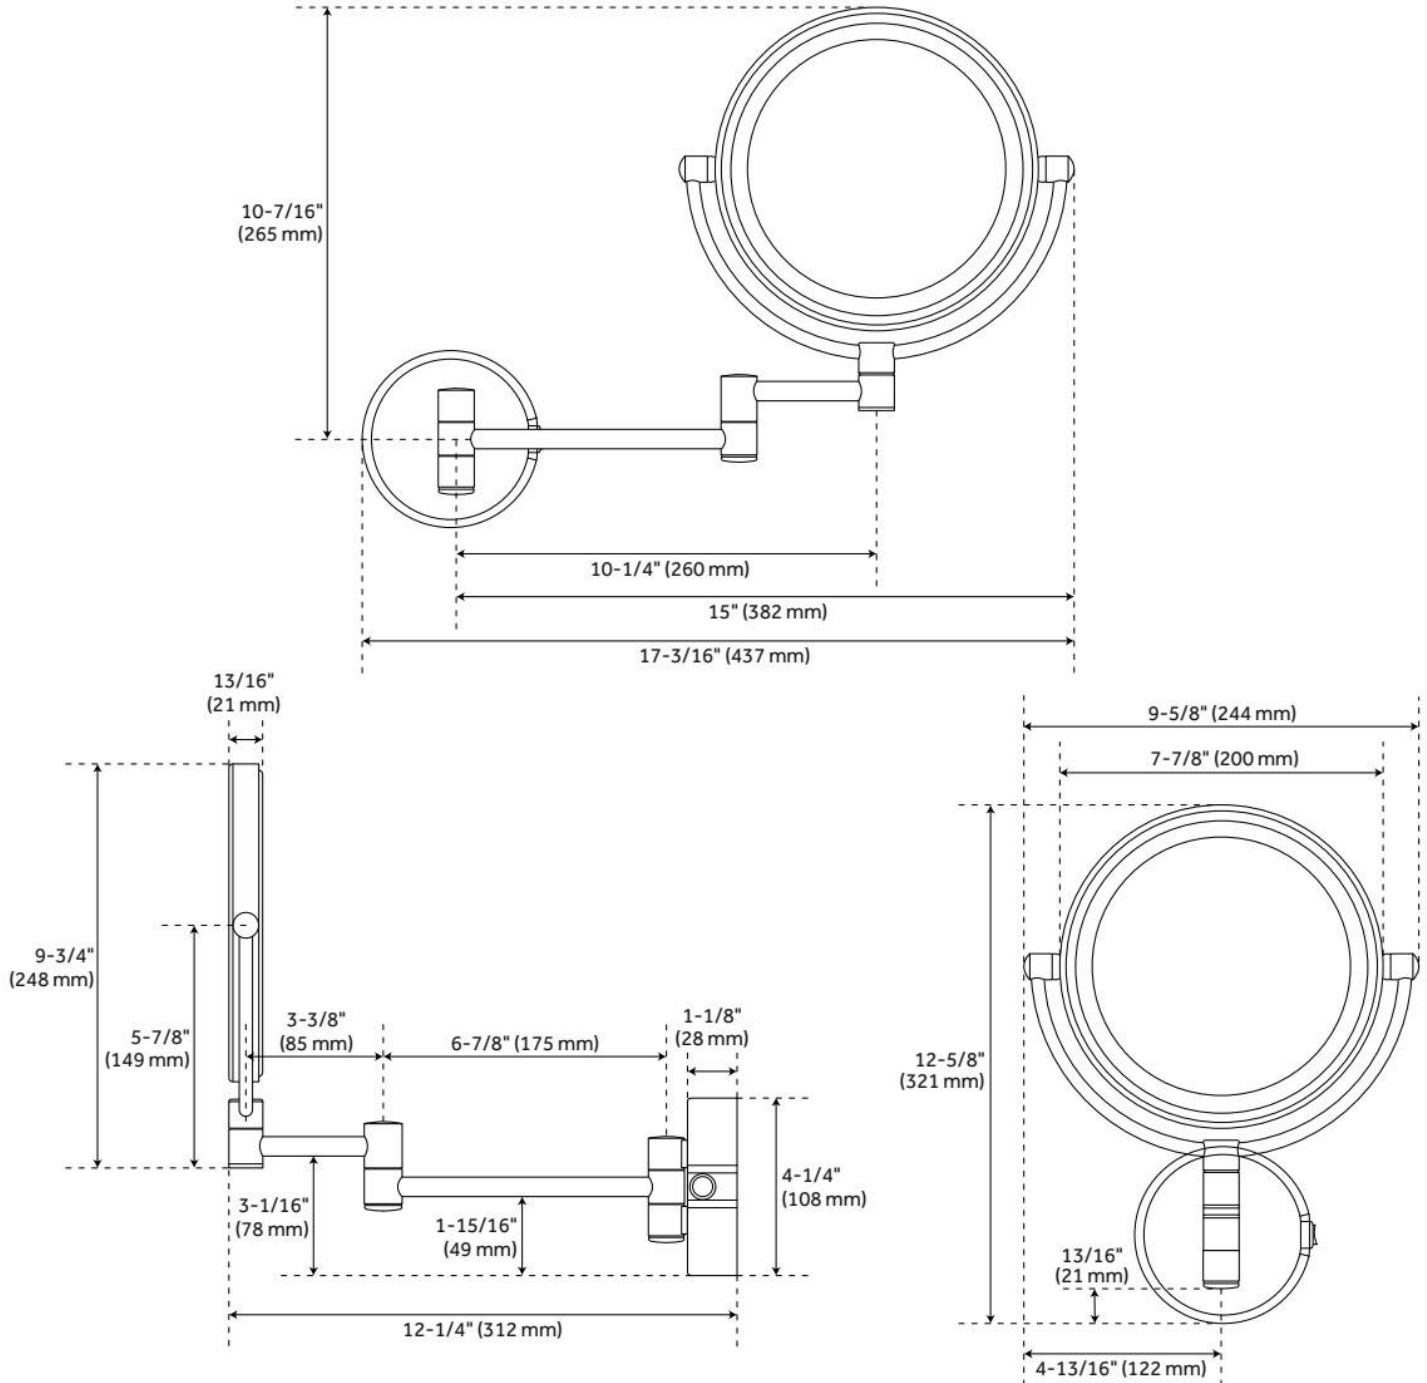

HARBIN MAGNIFYING DOUBLE-SIDED WALL-MOUNT LIGHTED MAKEUP MIRROR

SKU: 953369

Code: SH481279, SH481280

FEATURES

Material: Brass/Stainless Steel

On/Off Switch: Yes

LISTED ID: SH662008CP, SH662008SB, SH662008BG

ADDITIONAL FEATURES

- Double Sided.
- Side one is normal magnification.
- Side two is 5x magnification.
- Switch type: Rocker.
- Kelvin Led light is 3000K warm lighting.
- Rocker switch is located on the right side of the escutcheon.

REVISED 7/15/2024

HARBIN MAGNIFYING DOUBLE-SIDED WALL-MOUNT LIGHTED MAKEUP MIRROR

SKU: 953369

Code: SH481279, SH481280

REVISED 7/15/2024