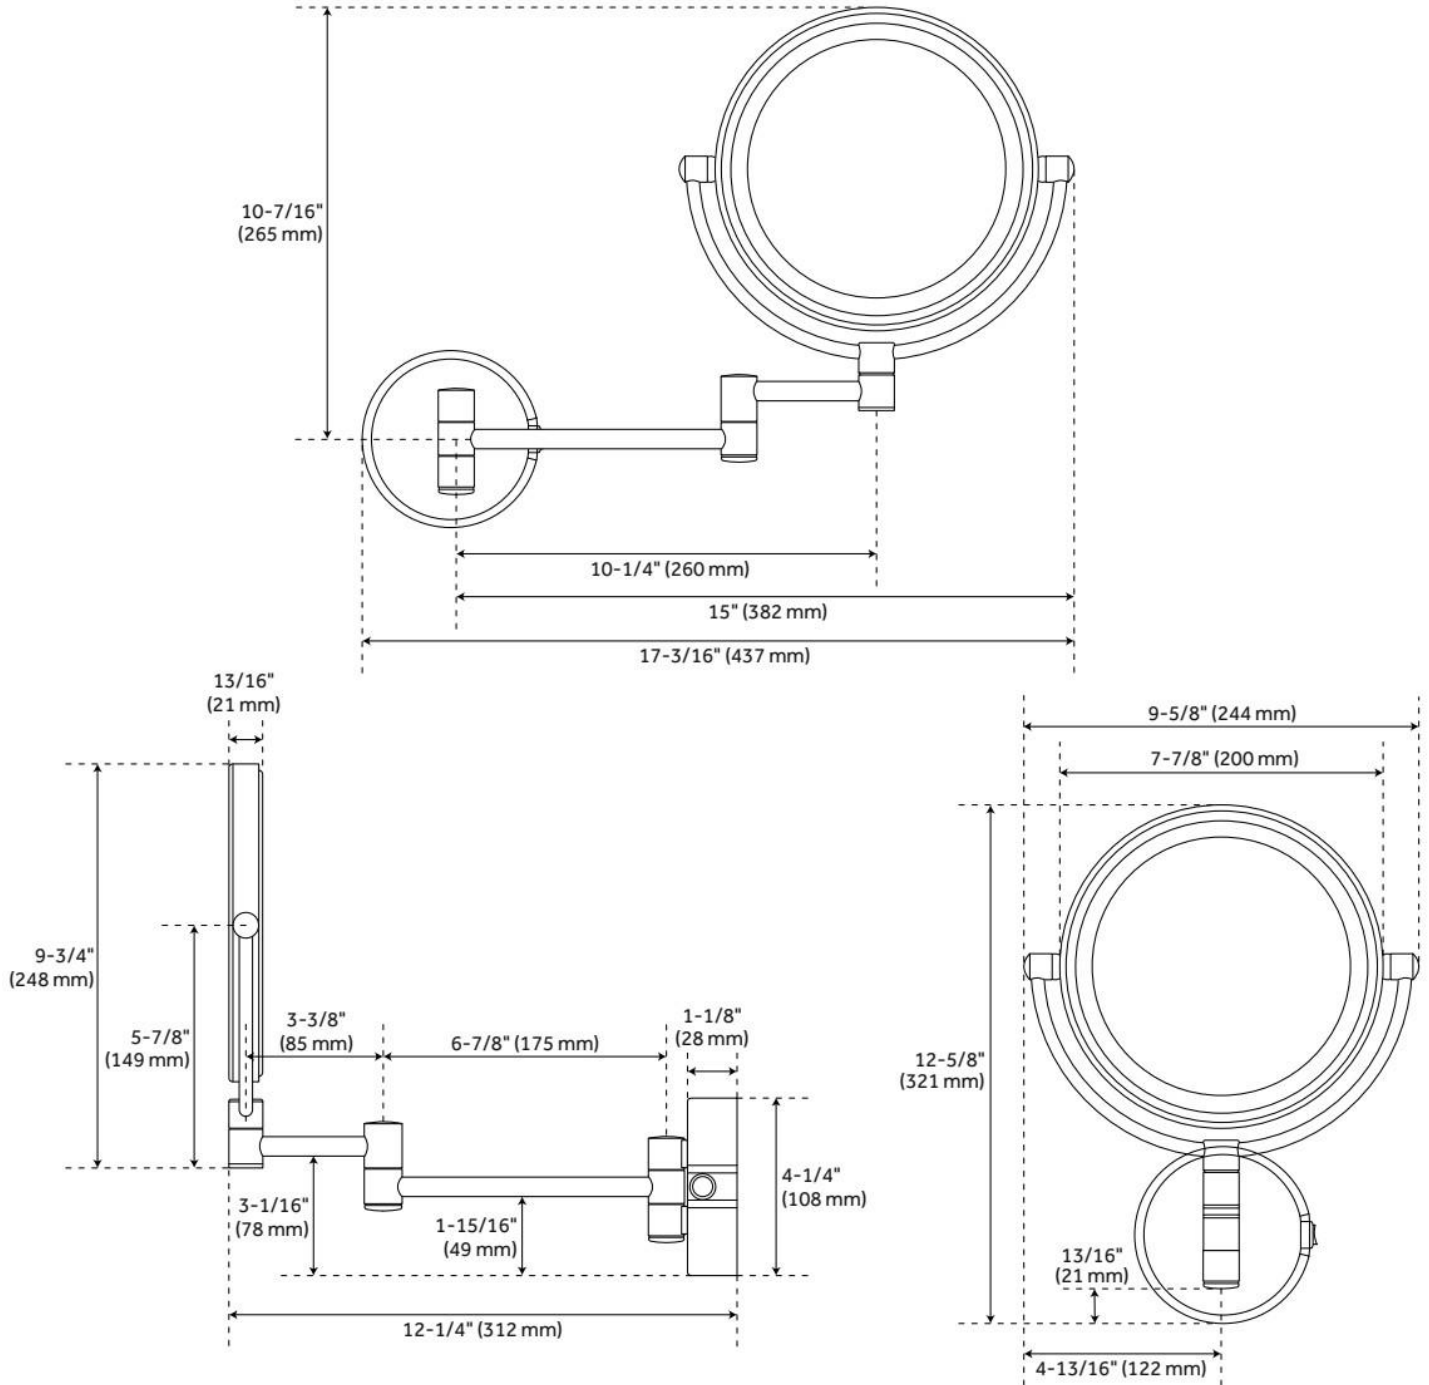

# HARBIN MAGNIFYING DOUBLE-SIDED WALL-MOUNT LIGHTED MAKEUP MIRROR

SKU: 953369

Code: SH481279, SH481280

## FEATURES

Material: Brass/Stainless Steel

On/Off Switch: Yes

LISTED ID: SH662008CP, SH662008SB, SH662008BG

## ADDITIONAL FEATURES

- Double Sided.
- Side one is 0x magnification.
- Side two is 5x magnification.
- Switch type: Rocker.
- Led light is 3000K warm lighting.
- Rocker switch is located on the right side of the escutcheon.

# HARBIN MAGNIFYING DOUBLE-SIDED WALL-MOUNT LIGHTED MAKEUP MIRROR

SKU: 953369

Code: SH481279, SH481280

REVISED 7/15/2024