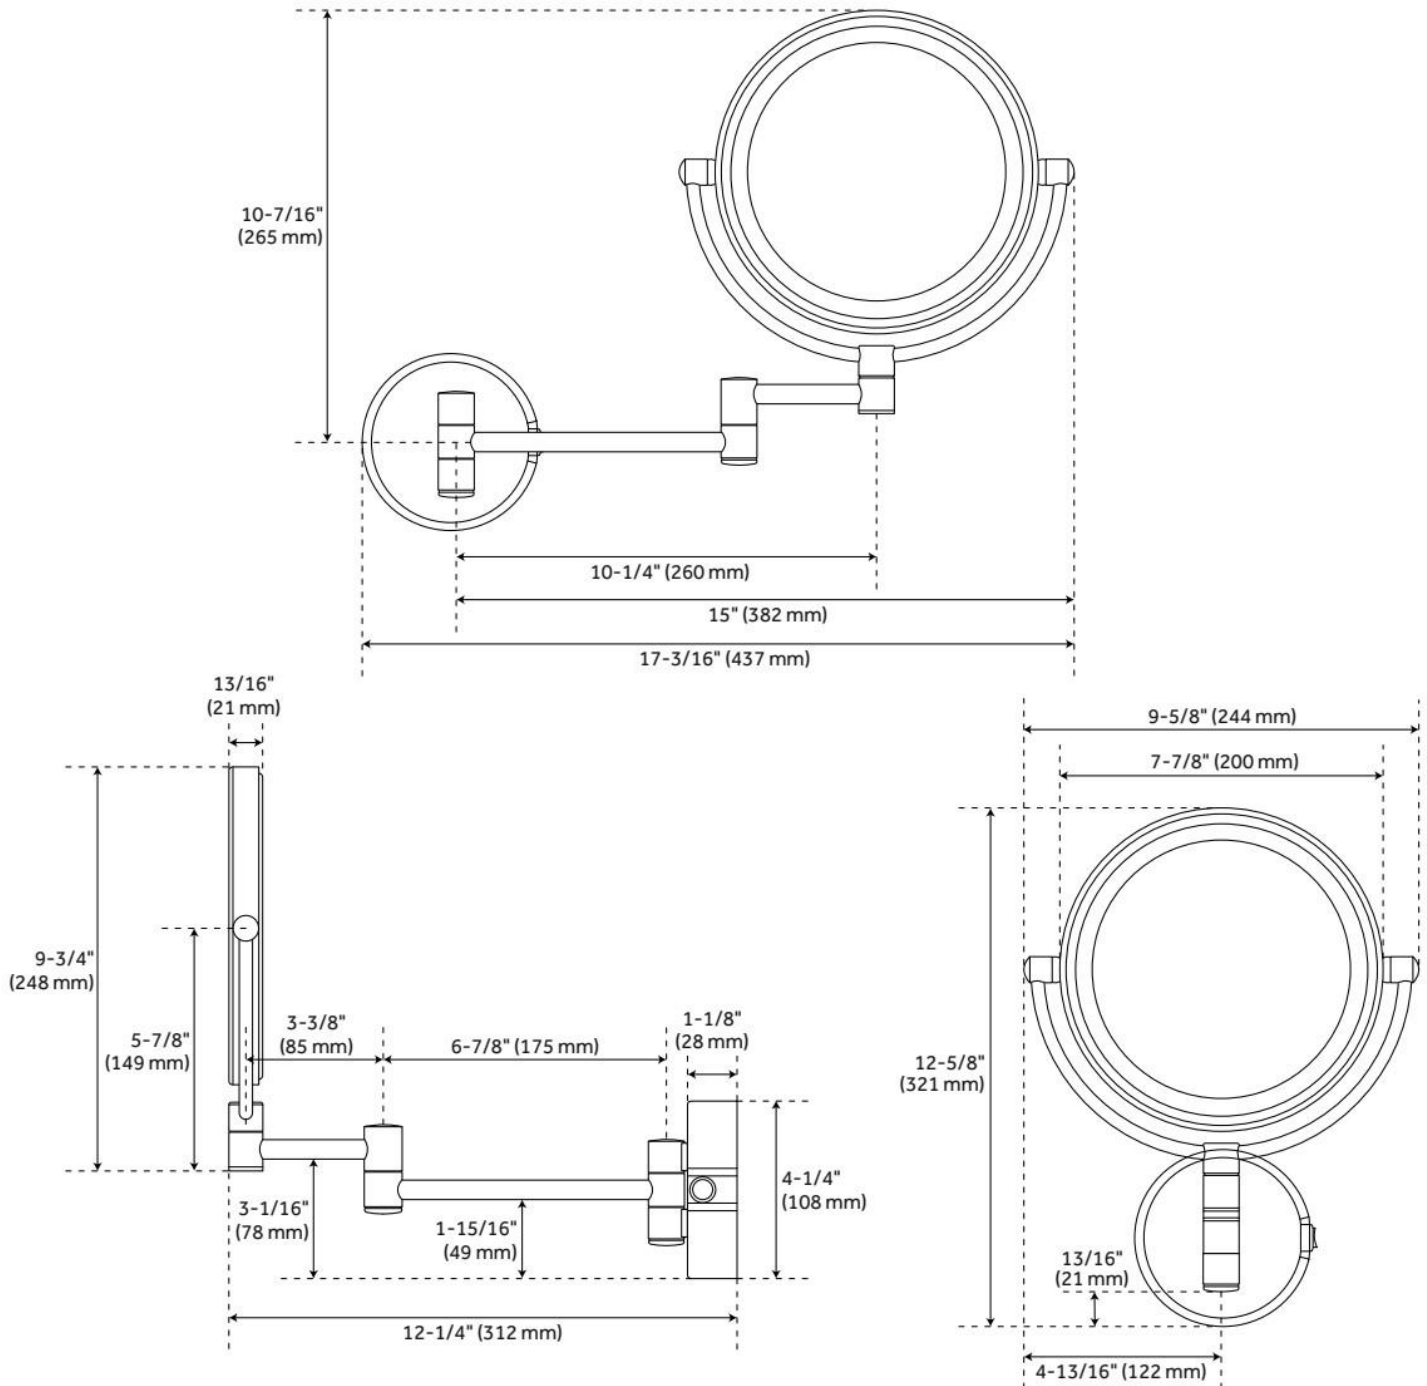

HARBIN MAGNIFYING DOUBLE-SIDED WALL-MOUNT LIGHTED MAKEUP MIRROR

SKU: 953369

Code: SH481279, SH481280, SH485574

FEATURES

Material: Brass/Stainless Steel

On/Off Switch: Yes

LISTED ID: SH662008CP, SH662008SB, SH662008BG

ADDITIONAL FEATURES

- Double Sided.
- Side one is 0x magnification.
- Side two is 5x magnification.
- Switch type: Rocker.
- Led light is 3000K warm lighting.
- Rocker switch is located on the right side of the escutcheon.

REVISED 7/15/2024

HARBIN MAGNIFYING DOUBLE-SIDED WALL-MOUNT LIGHTED MAKEUP MIRROR

SKU: 953369

Code: SH481279, SH481280, SH485574

REVISED 7/15/2024