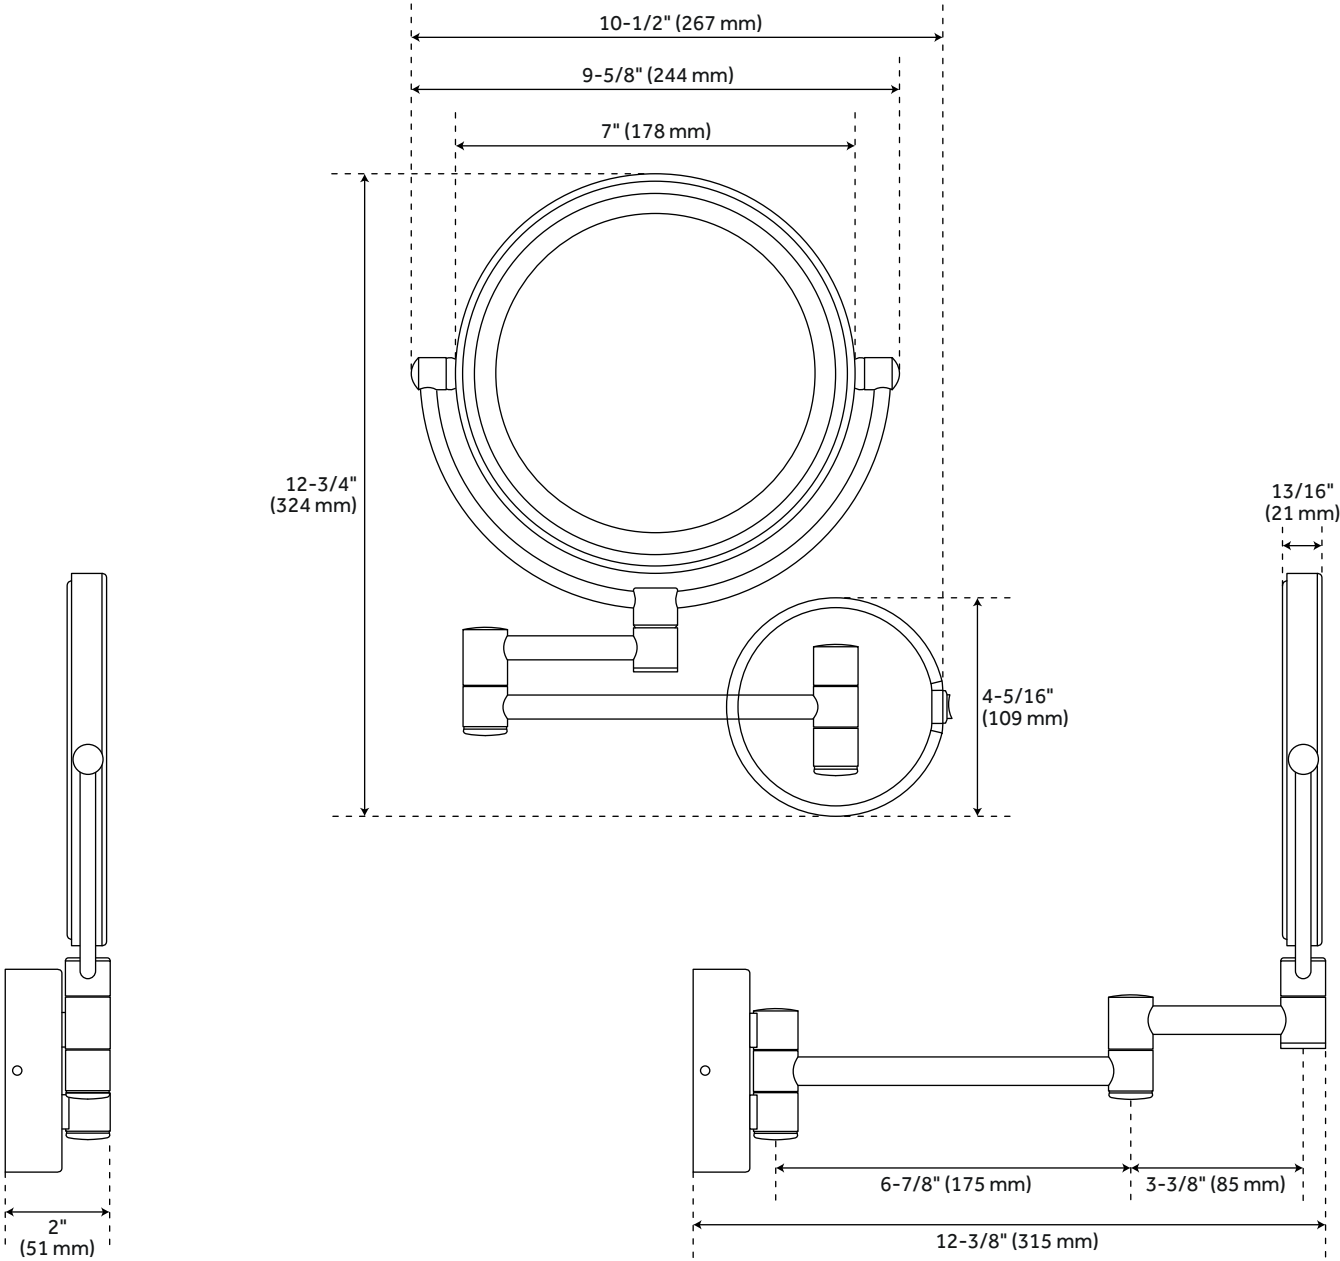

HARBIN MAGNIFYING DOUBLE-SIDED WALL-MOUNT LIGHTED MAKEUP MIRROR

SKU: 953369

Code: SH481279, SH481280

FEATURES

- Features: Lighted
- Design: Modern
- Material: Brass/Stainless Steel
- Width: 10-1/2"
- Height: 12-3/4"
- Depth: 12-3/8"
- Mounting Hardware Included: Yes
- Assembly Required: No
- Mirror Shape: Round
- Mirror Only Width: 7"
- Mirror Only Height: 7"

REVISED 4/29/2024

HARBIN MAGNIFYING DOUBLE-SIDED WALL-MOUNT LIGHTED MAKEUP MIRROR

SKU: 953369

Code: SH481279, SH481280

ADDITIONAL FEATURES

- Double Sided.
- Side one is normal magnification.
- Side two is 5x magnification.
- Switch type: Rocker.
- LED light is 3000k warm color temperature.
- Rocker switch is located on the right side of the escutcheon.

REVISED 4/29/2024

HARBIN MAGNIFYING DOUBLE-SIDED WALL-MOUNT LIGHTED MAKEUP MIRROR

All dimensions and specifications are nominal and may vary. Use actual products for accuracy in critical situations.