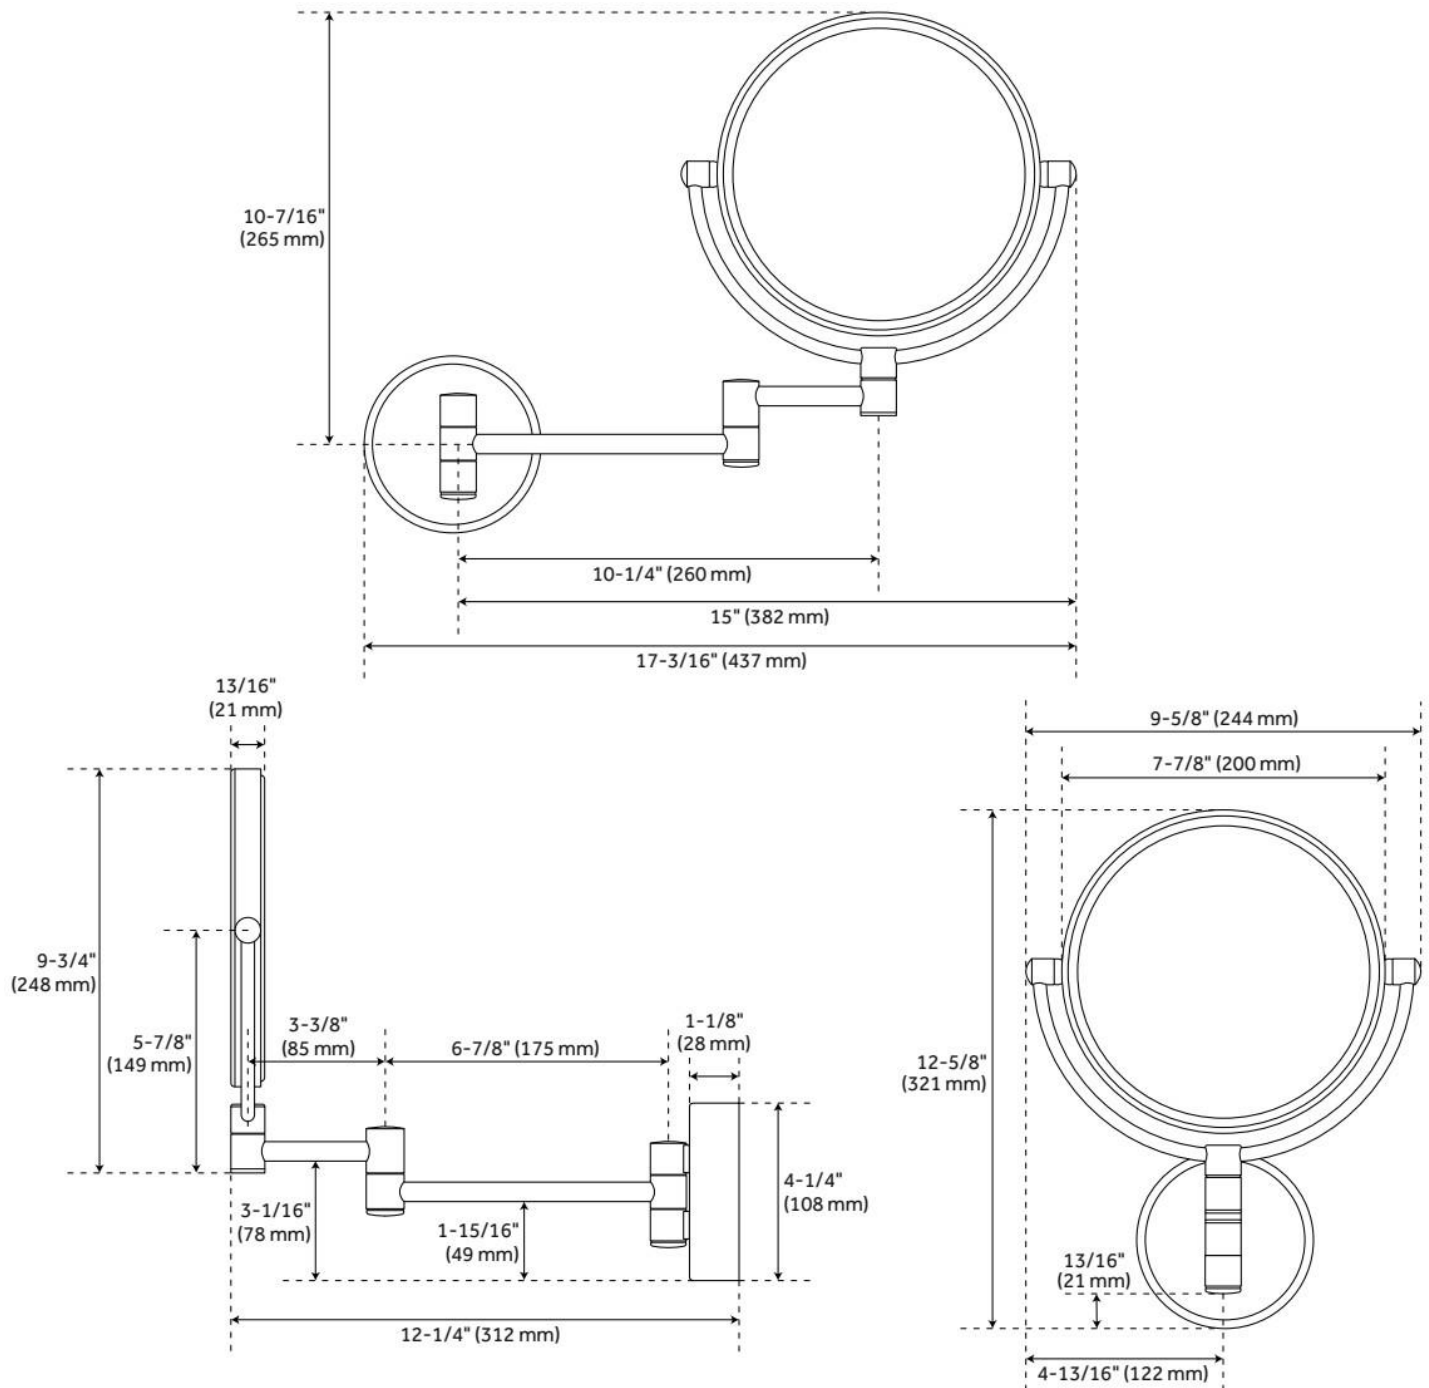

RAMANA MAGNIFYING DOUBLE-SIDED WALL-MOUNT MAKEUP MIRROR

SKU: 953370

Code: SH481281, SH481282

FEATURES

Material: Brass/Stainless Steel

ADDITIONAL FEATURES

- Double Sided.
- Side one is 0x magnification.
- Side two is 5x magnification.

REVISED 7/15/2024

RAMANA MAGNIFYING DOUBLE-SIDED WALL-MOUNT MAKEUP MIRROR

SKU: 953370

Code: SH481281, SH481282

REVISED 7/15/2024