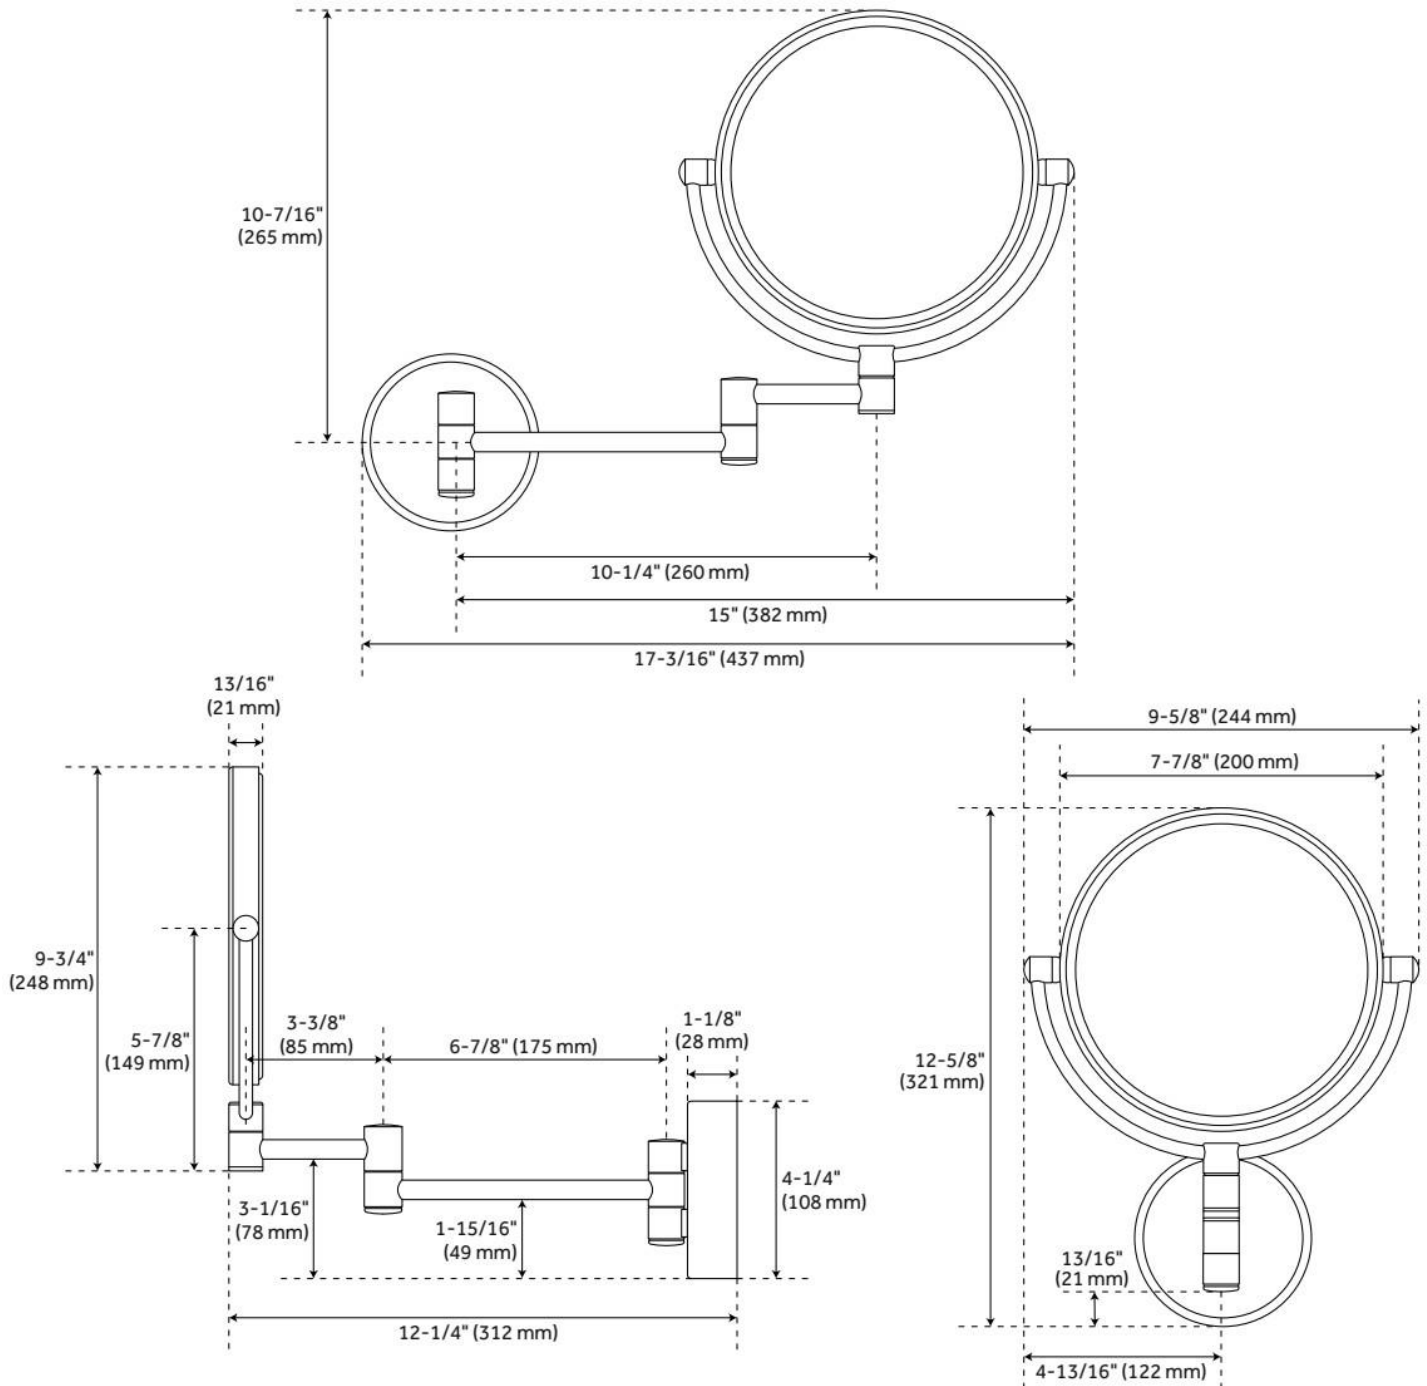

RAMANA MAGNIFYING DOUBLE-SIDED WALL-MOUNT MAKEUP MIRROR

SKU: 953370

Code: SH481281, SH481282, SH485573

FEATURES

Material: Brass/Stainless Steel

ADDITIONAL FEATURES

- Double Sided.
- Side one is 0x magnification.
- Side two is 5x magnification.

REVISED 7/15/2024

RAMANA MAGNIFYING DOUBLE-SIDED WALL-MOUNT MAKEUP MIRROR

SKU: 953370

Code: SH481281, SH481282, SH485573

REVISED 7/15/2024