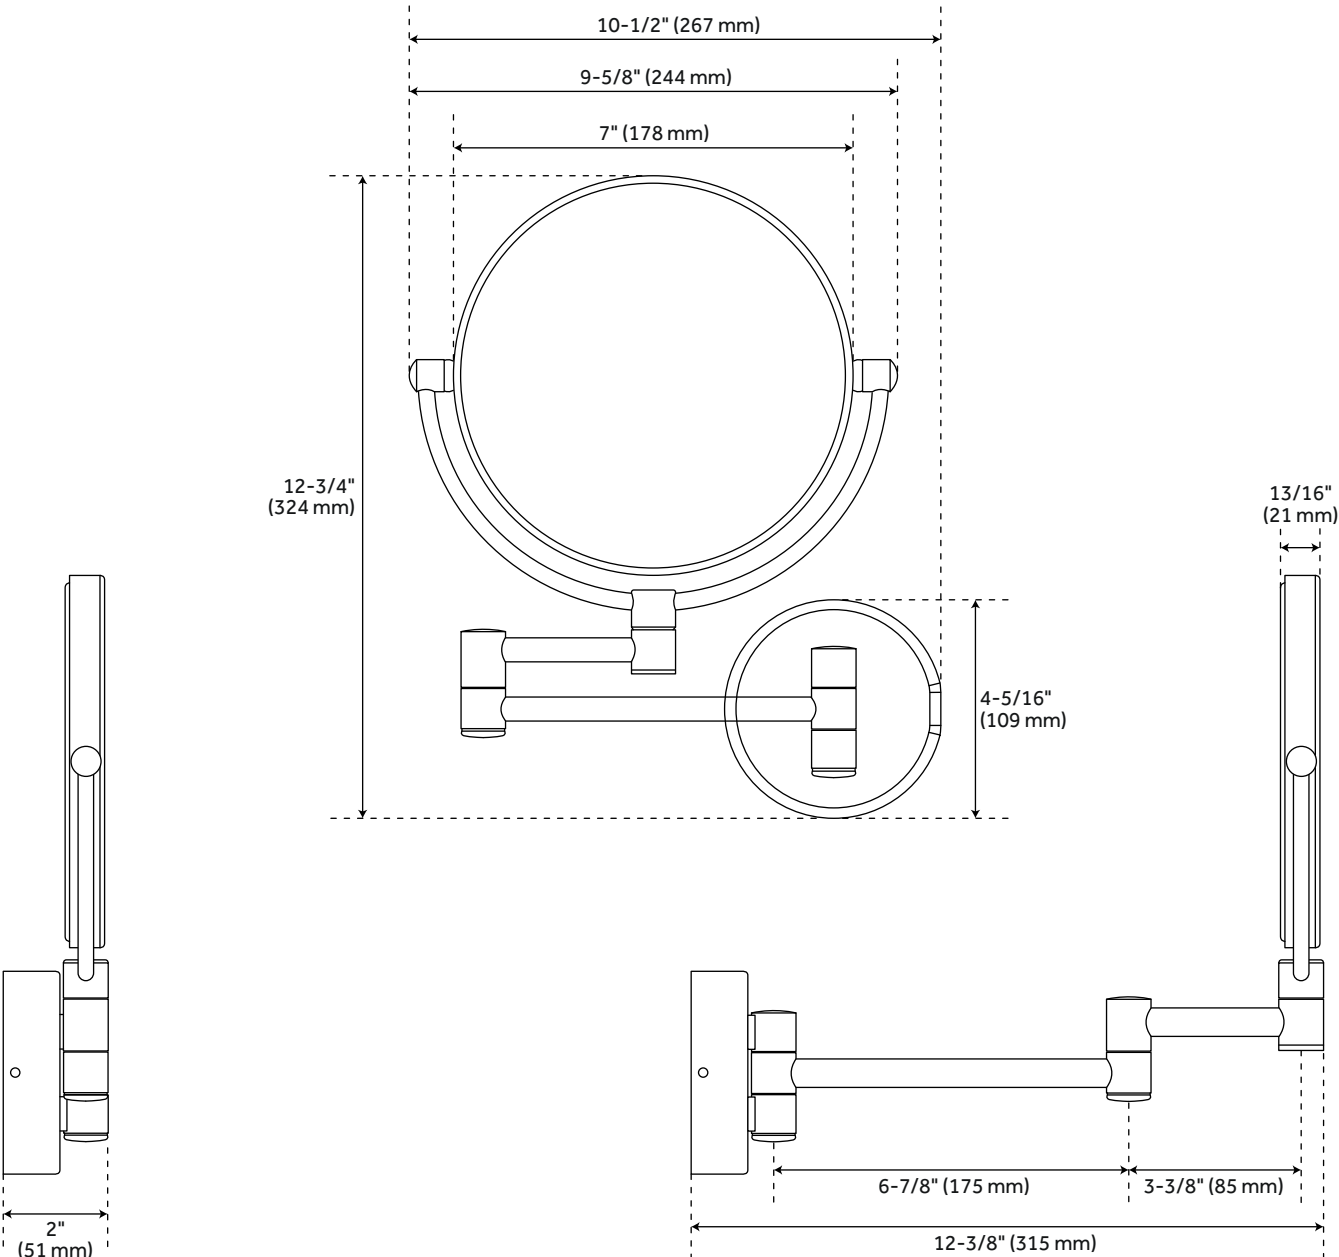

RAMANA MAGNIFYING DOUBLE-SIDED WALL-MOUNT MAKEUP MIRROR

SKU: 953370

Code: SH481281, SH481282

FEATURES

- Features: Double-sided Mirror
- Design: Modern
- Material: Brass/Stainless Steel
- Width: 10-1/2"
- Height: 12-3/4"
- Depth: 12-3/8"
- Mounting Hardware Included: Yes
- Assembly Required: No
- Mirror Shape: Round
- Mirror Only Width: 7-3/4"
- Mirror Only Height: 7-3/4"

REVISED 6/10/2024

RAMANA MAGNIFYING DOUBLE-SIDED WALL-MOUNT MAKEUP MIRROR

SKU: 953370

Code: SH481281, SH481282

ADDITIONAL FEATURES

- Double Sided.
- Side one is normal magnification.
- Side two is 5x magnification.

REVISED 6/10/2024

RAMANA MAGNIFYING DOUBLE-SIDED WALL-MOUNT MAKEUP MIRROR

All dimensions and specifications are nominal and may vary. Use actual products for accuracy in critical situations.