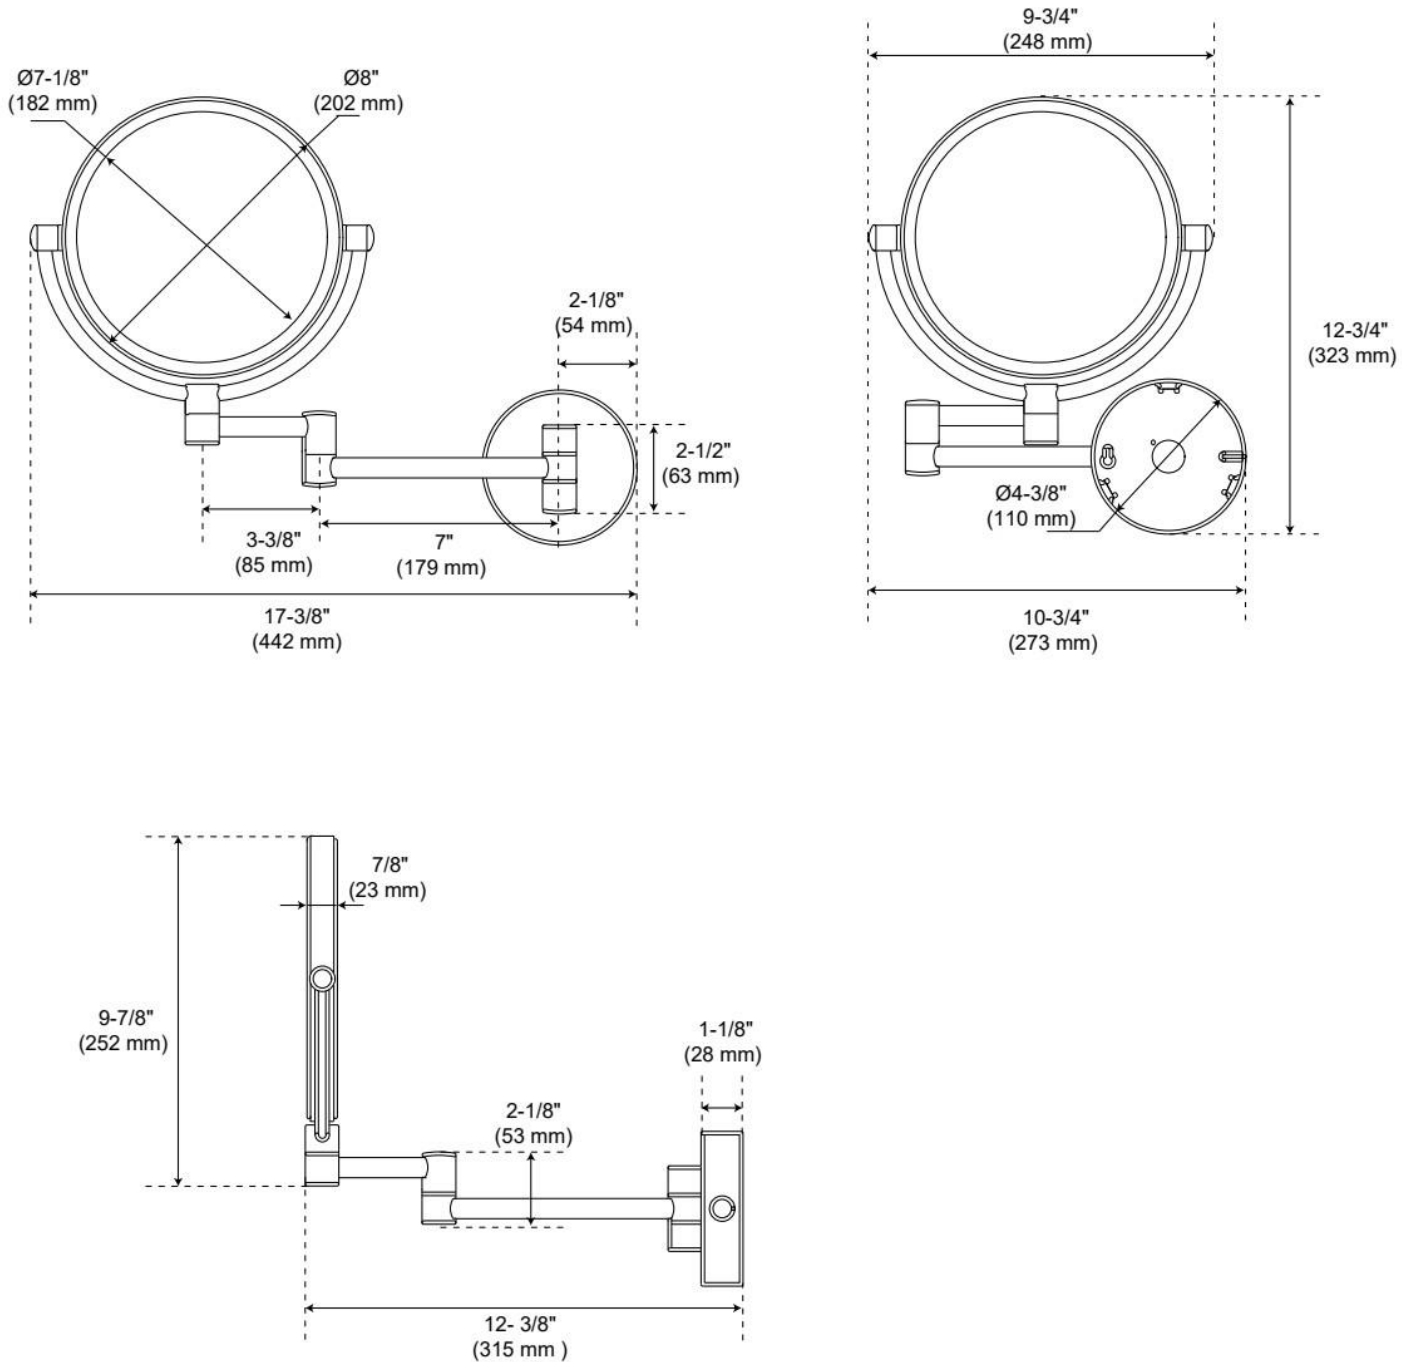

RAMANA MAGNIFYING DOUBLE-SIDED WALL-MOUNT MAKEUP MIRROR

SKU: 953370

Code: SH66210078, SH481282, SH485573

FEATURES

Material: Brass/Stainless Steel

ADDITIONAL FEATURES

- Double Sided.
- Side one is 0x magnification.
- Side two is 5x magnification.

REVISED 3/3/2026

RAMANA MAGNIFYING DOUBLE-SIDED WALL-MOUNT MAKEUP MIRROR

SKU: 953370

Code: SH66210078, SH481282, SH485573

REVISED 3/3/2026