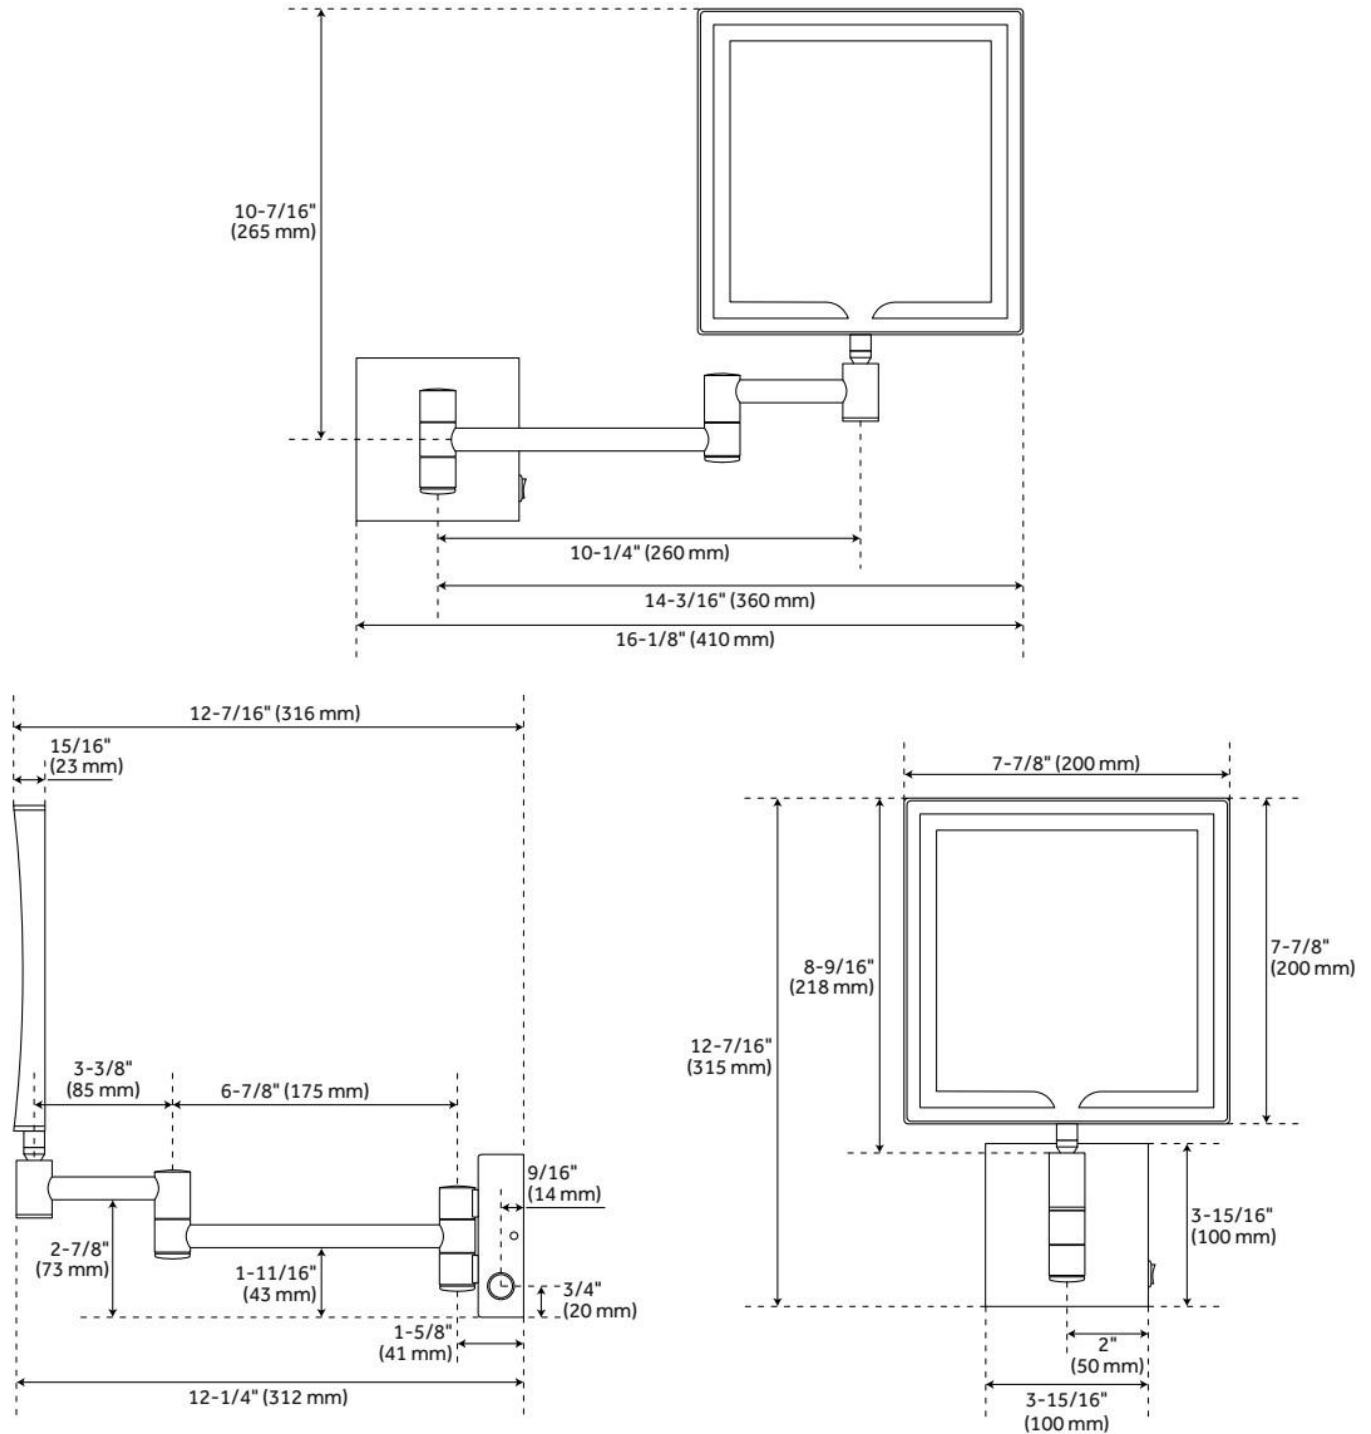

# NORABEL MAGNIFYING DOUBLE-SIDED WALL-MOUNT LIGHTED MAKEUP MIRROR

SKU: 953371

Code: SH481283, SH481284, SH485575

## FEATURES

Material: Brass/Stainless Steel

On/Off Switch: Yes

LISTED ID: SH662010CP, SH662010SB, SH662010BG

## ADDITIONAL FEATURES

- Double Sided.
- Side one is 0x magnification.
- Side two is 5x magnification.
- Switch type: Rocker.
- Led light is 3000K warm lighting.
- Rocker switch is located on the right side of the escutcheon.

# NORABEL MAGNIFYING DOUBLE-SIDED WALL-MOUNT LIGHTED MAKEUP MIRROR

SKU: 953371

Code: SH481283, SH481284, SH485575

REVISED 7/15/2024